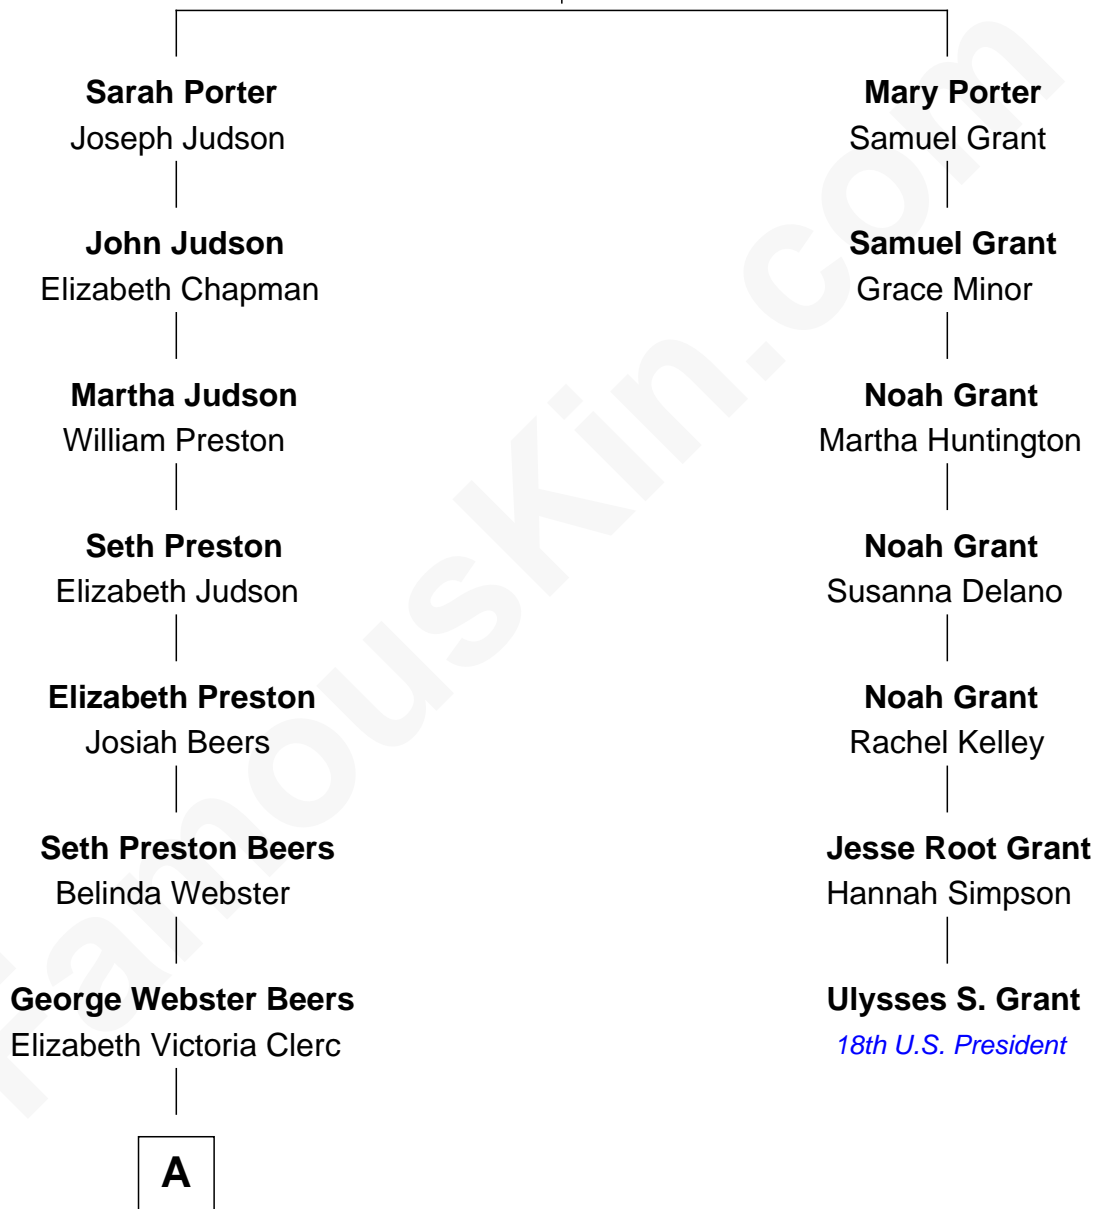

FamousKin.com Relationship Chart of

James Spader

TV and Movie Actor

6th cousin 4 times removed of

Ulysses S. Grant

18th U.S. President

John Porter

Anna White

FamousKin.com