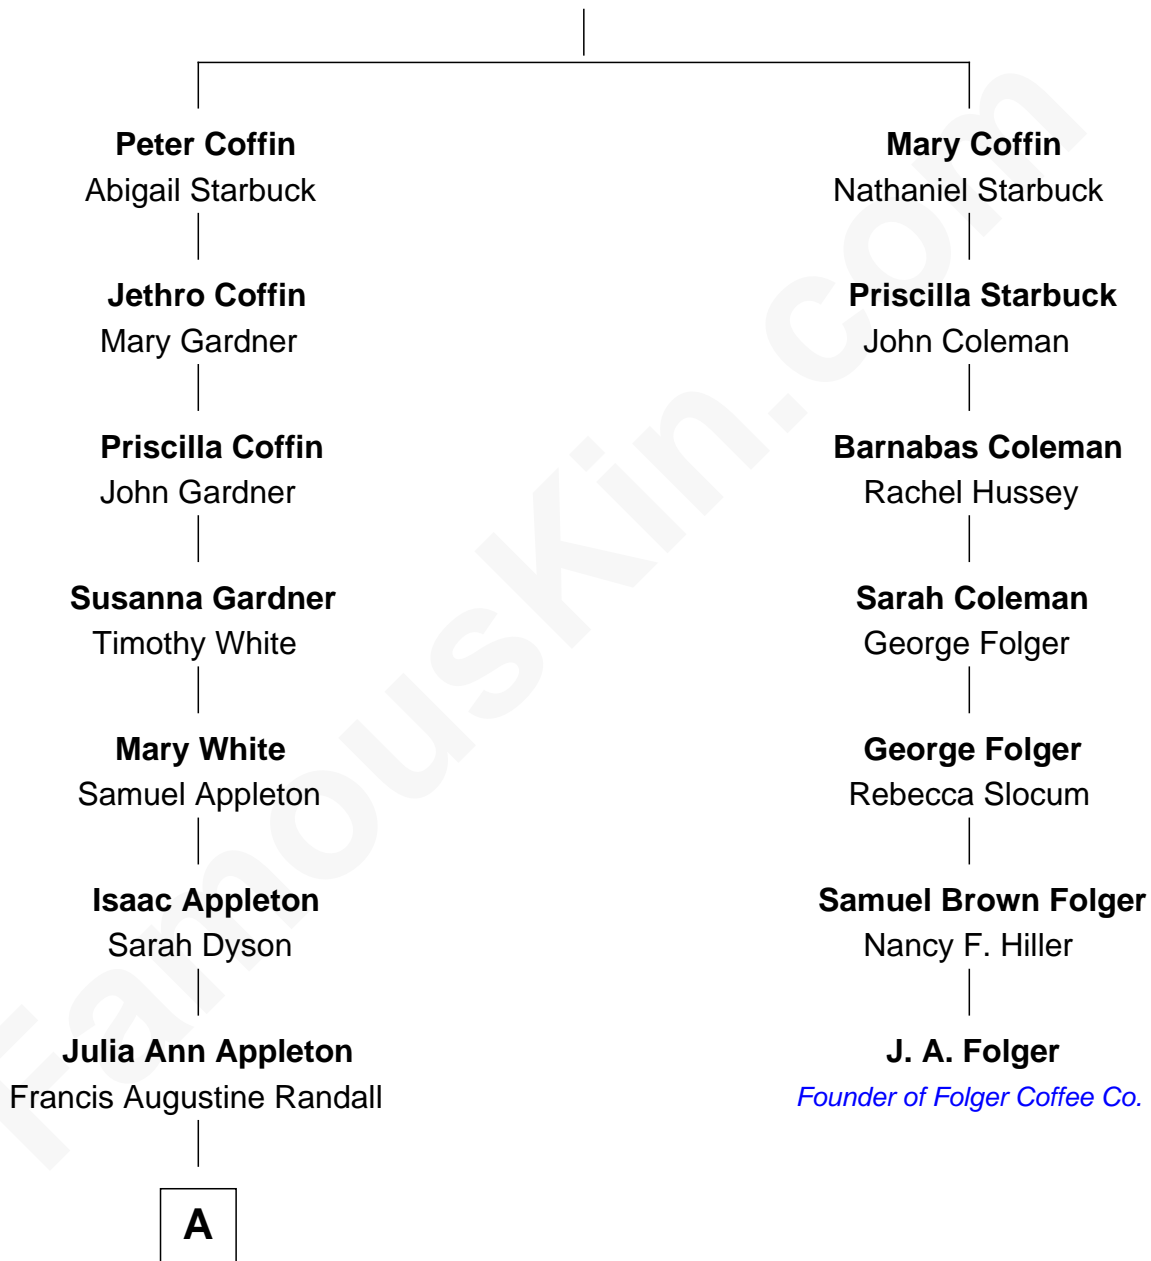

FamousKin.com

Relationship Chart of

James Spader

TV and Movie Actor

6th cousin 5 times removed of

J. A. Folger

Founder of Folger Coffee Company

Tristram Coffin

Dionis Stevens

A

Julia M. Randall

William E. Fraser

Edward Abbott Fraser

Myrtle H. Brown

James Randall Fraser

Elizabeth Higginson Bowditch

Jean Fraser

Stoddard Greenwood Spader

James Spader

TV and Movie Actor