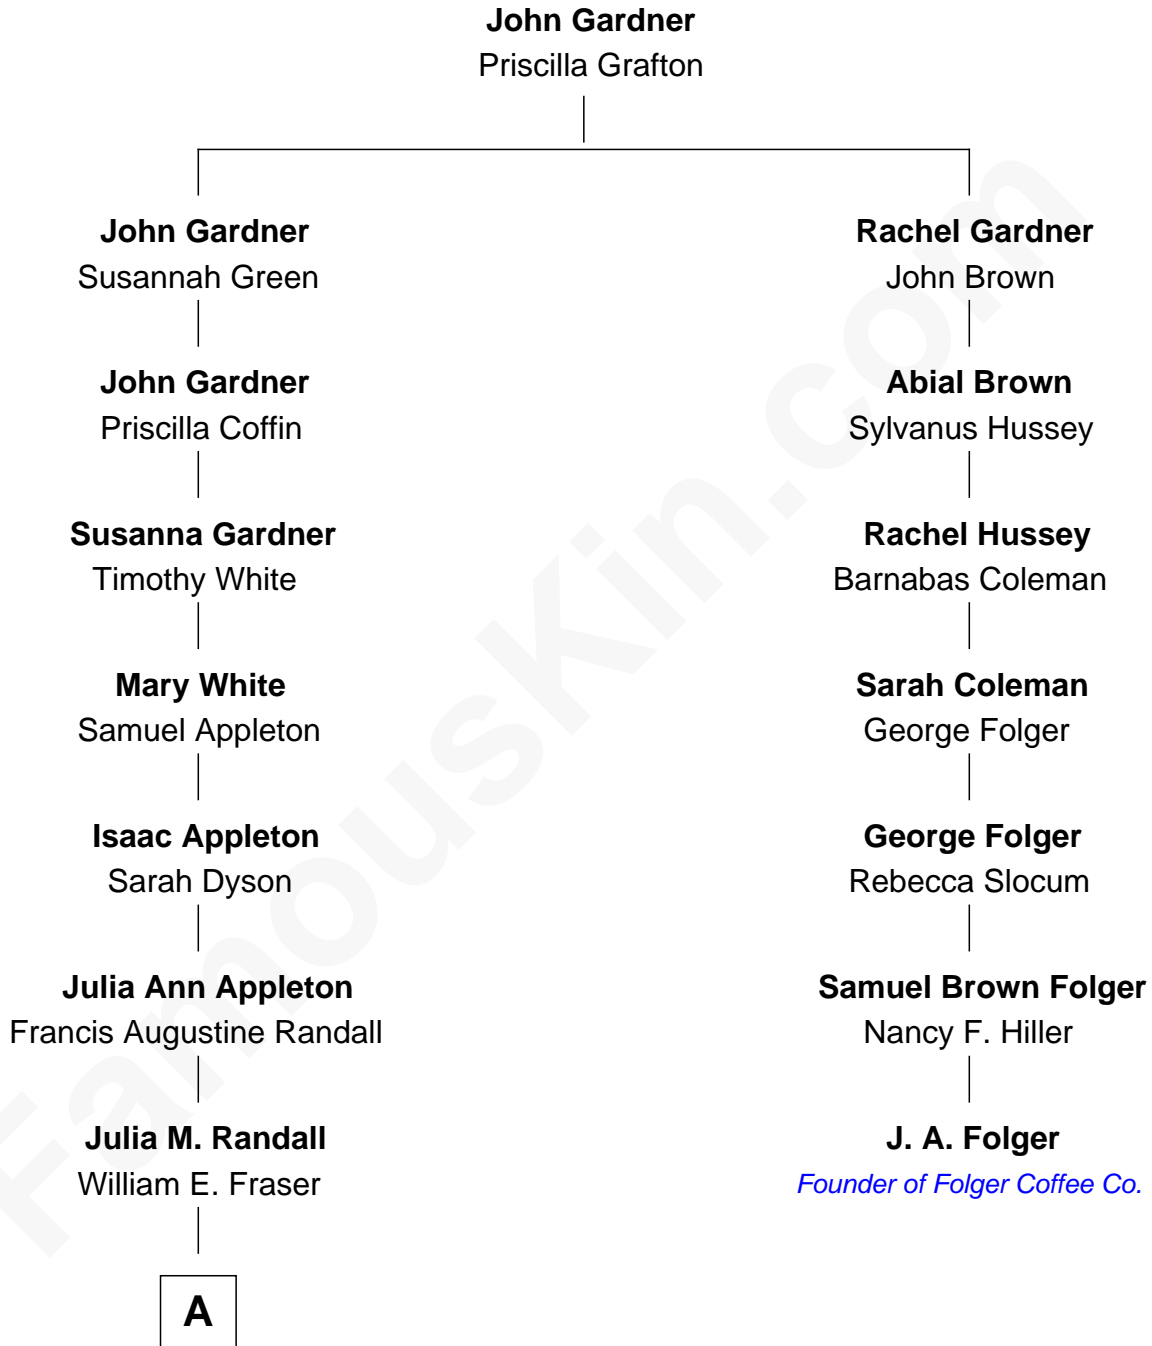

FamousKin.com Relationship Chart of

James Spader

TV and Movie Actor

6th cousin 4 times removed of

J. A. Folger

Founder of Folger Coffee Company

A

Edward Abbott Fraser

Myrtle H. Brown

James Randall Fraser

Elizabeth Higginson Bowditch

Jean Fraser

Stoddard Greenwood Spader

James Spader

TV and Movie Actor

FamousKin.com