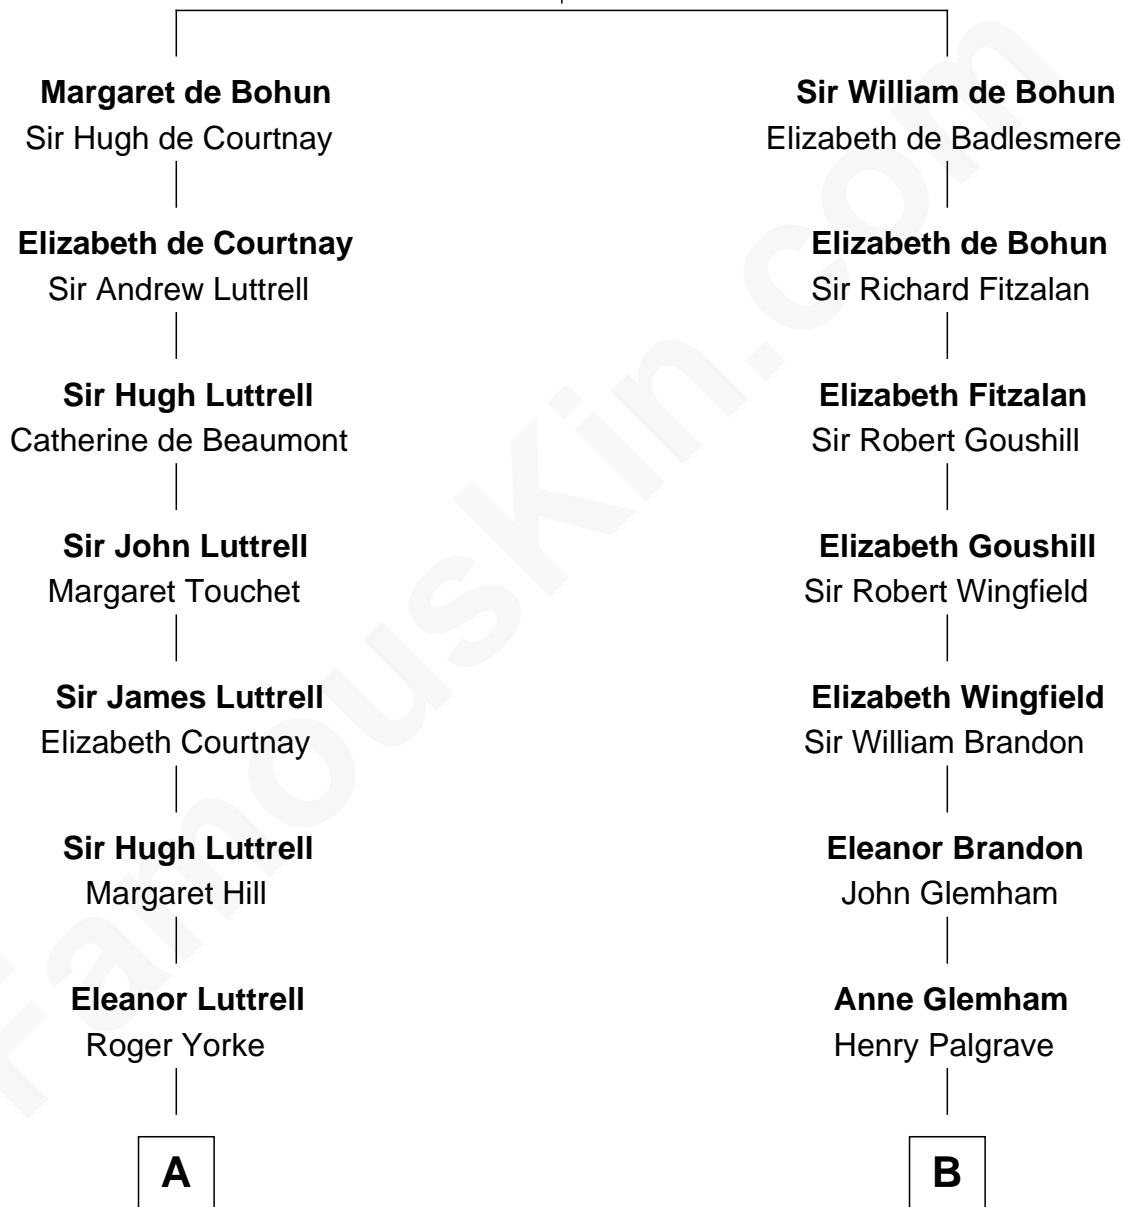

# FamousKin.com Relationship Chart of

**James Spader**

*TV and Movie Actor*

18th cousin 3 times removed of

**Franklin D. Roosevelt**

*32nd U.S. President*

**Humphrey de Bohun**

Elizabeth Plantagenet

**C**

**Julia M. Randall**  
William E. Fraser

**Edward Abbott Fraser**  
Myrtle H. Brown

**James Randall Fraser**  
Elizabeth Higginson Bowditch

**Jean Fraser**  
Stoddard Greenwood Spader

**James Spader**  
*TV and Movie Actor*

**D**

**Sara Delano**  
James Roosevelt

**Franklin D. Roosevelt**  
*32nd U.S. President*

FamousKin.com