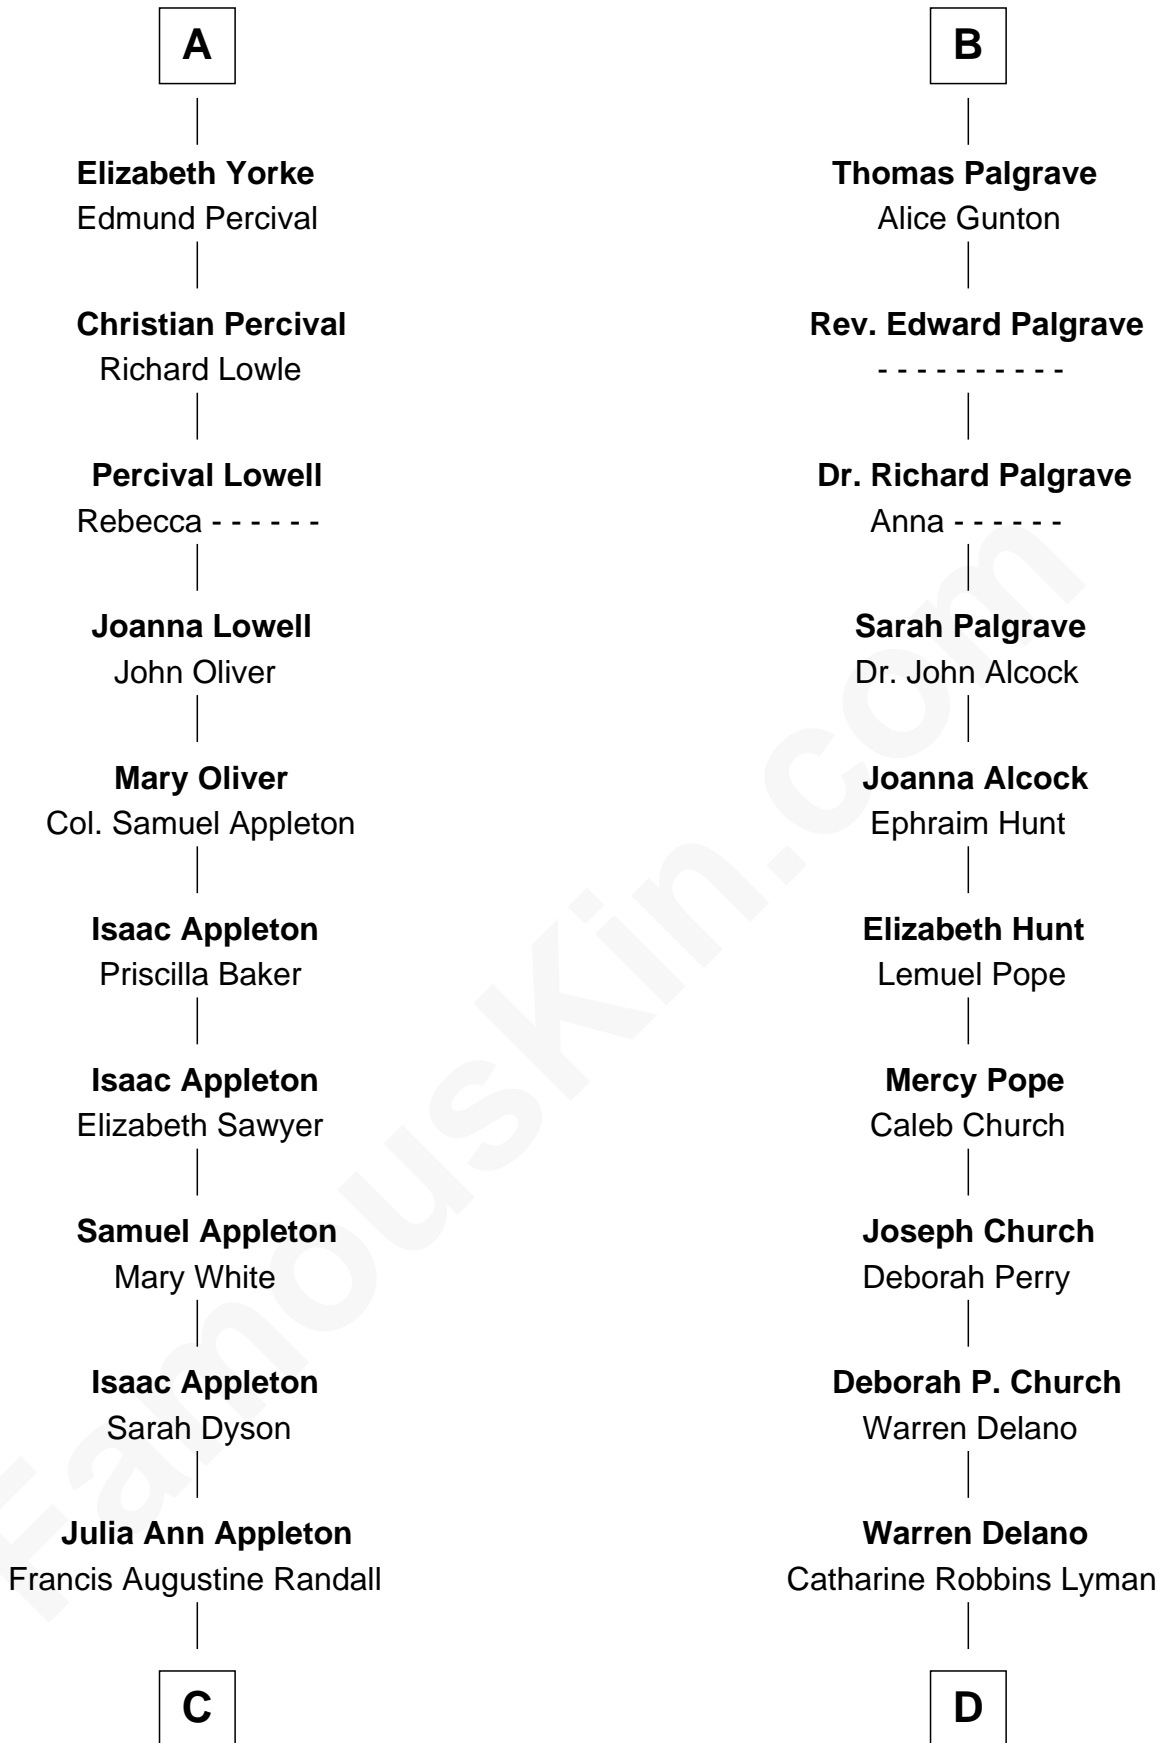

# FamousKin.com Relationship Chart of

**James Spader**

*TV and Movie Actor*

18th cousin 3 times removed of

**Franklin D. Roosevelt**

*32nd U.S. President*

**Humphrey de Bohun**

Elizabeth Plantagenet

**C**

**Julia M. Randall**  
William E. Fraser

**Edward Abbott Fraser**  
Myrtle H. Brown

**James Randall Fraser**  
Elizabeth Higginson Bowditch

**Jean Fraser**  
Stoddard Greenwood Spader

**James Spader**  
*TV and Movie Actor*

**D**

**Sara Delano**  
James Roosevelt

**Franklin D. Roosevelt**  
*32nd U.S. President*

FamousKin.com