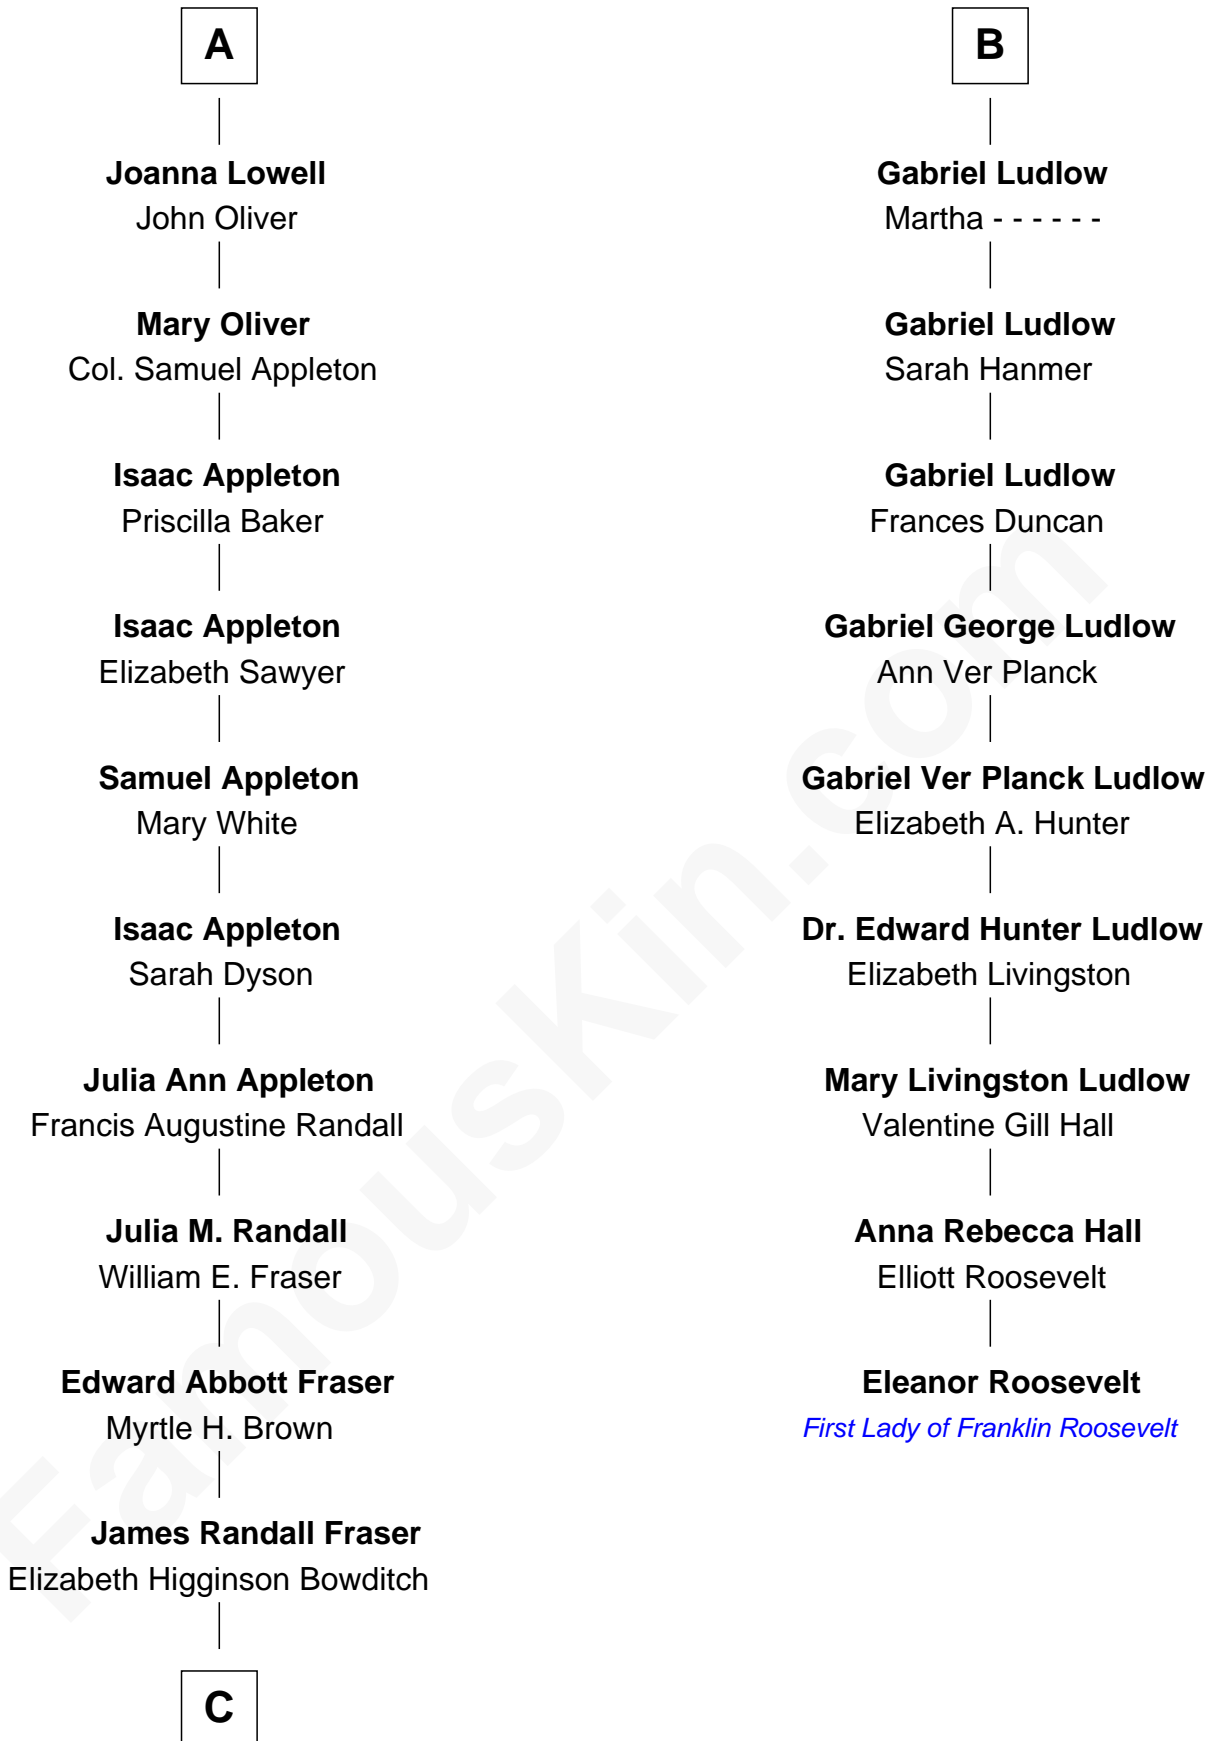

FamousKin.com Relationship Chart of

James Spader

TV and Movie Actor

15th cousin 3 times removed of

Eleanor Roosevelt

First Lady of President Franklin D. Roosevelt

Sir Hugh Luttrell
Catherine de Beaumont

Sir John Luttrell
Margaret Touchet

Elizabeth Stratton
John Andrews

Elizabeth Andrews
Sir Thomas de Windsor

Sir Andrews de Windsor
Elizabeth Blount

Edith Windsor
George Ludlow

Thomas Ludlow
Jane Pyle

Thomas Ludlow
Jane Bennett

B

C

—
Jean Fraser
Stoddard Greenwood Spader

—
James Spader
TV and Movie Actor

FamousKin.com