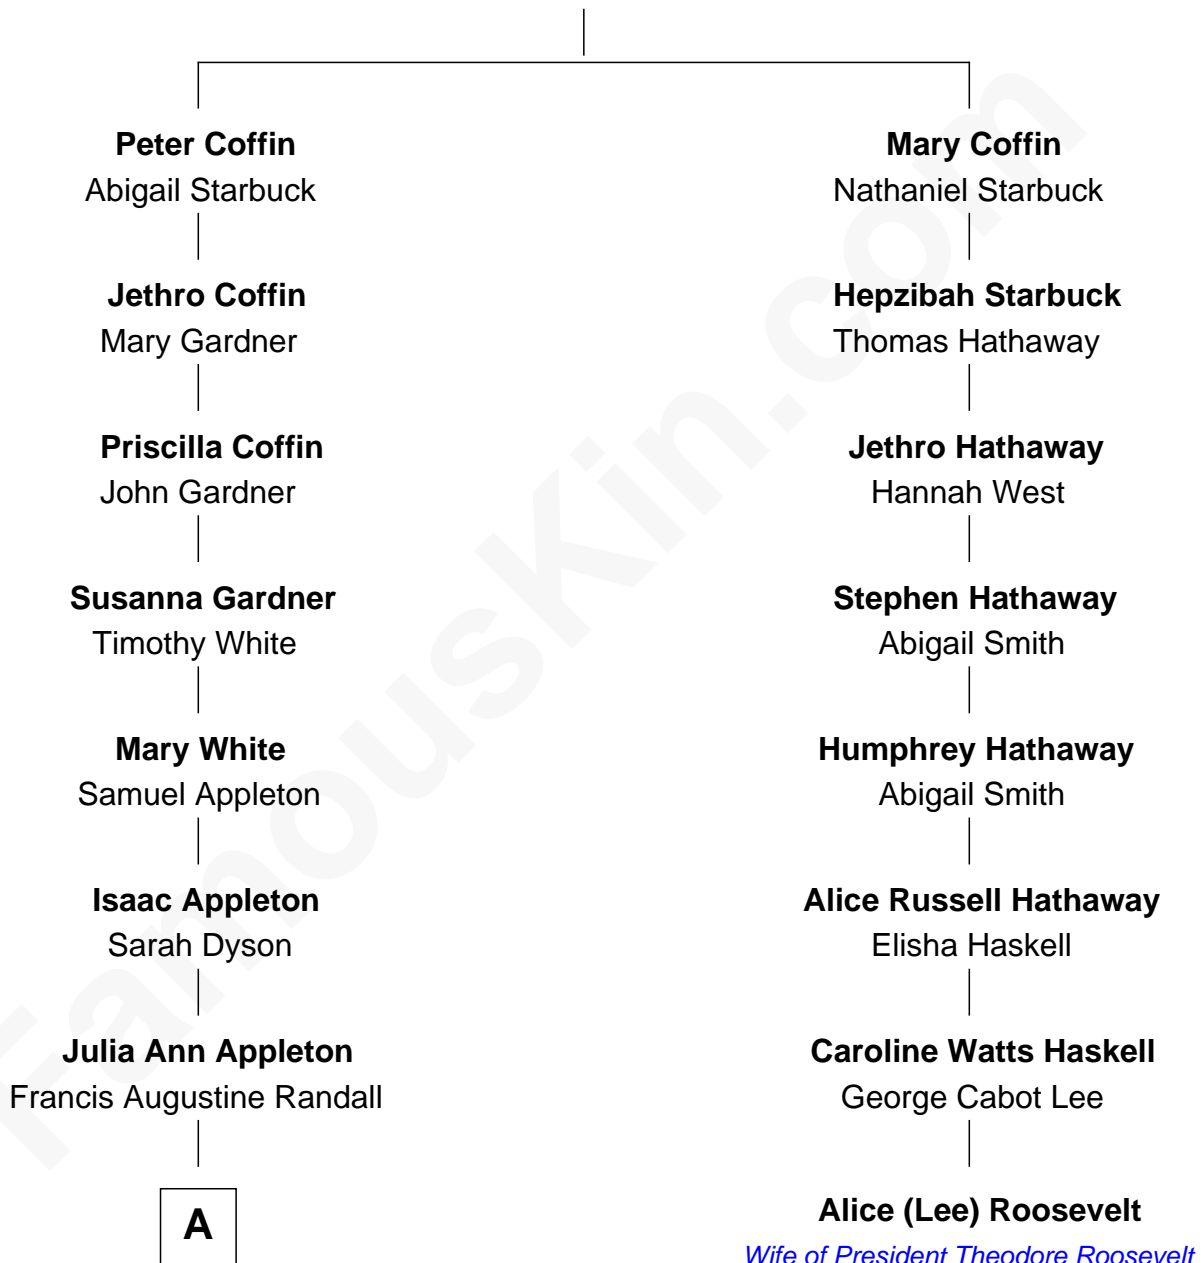

FamousKin.com Relationship Chart of

James Spader

TV and Movie Actor

7th cousin 4 times removed of

Alice (Lee) Roosevelt

First Wife of President Theodore Roosevelt

Tristram Coffin

Dionis Stevens

A

—
Julia M. Randall

William E. Fraser

—
Edward Abbott Fraser

Myrtle H. Brown

—
James Randall Fraser

Elizabeth Higginson Bowditch

—
Jean Fraser