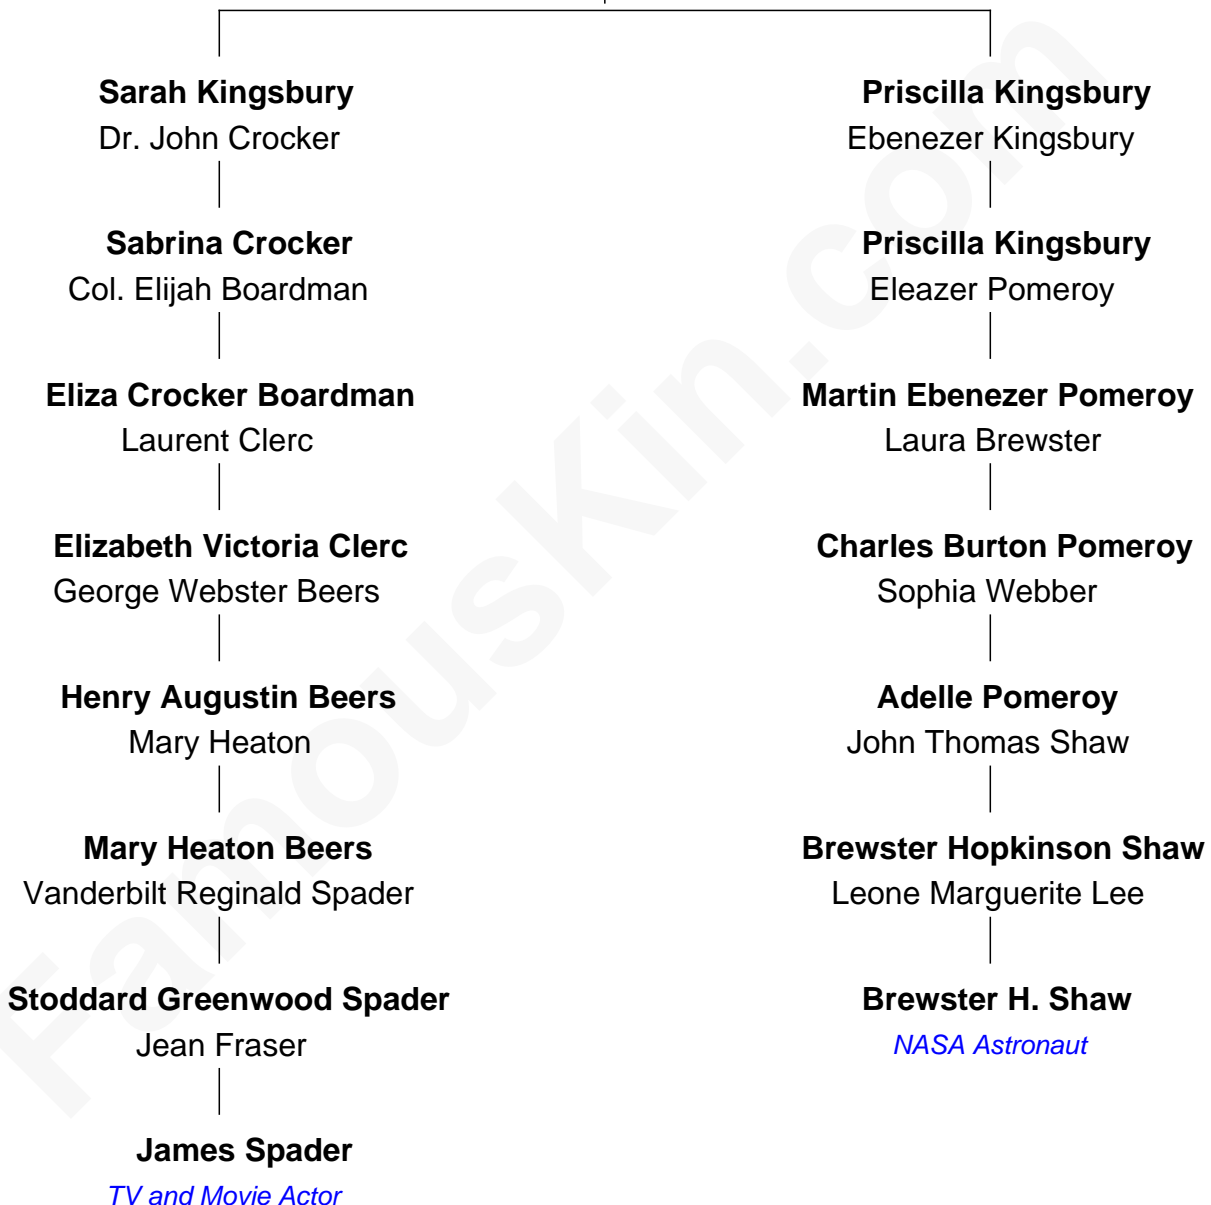

# FamousKin.com Relationship Chart of

**James Spader**

*TV and Movie Actor*

6th cousin 1 time removed of

**Brewster H. Shaw**

*NASA Astronaut*

**Nathaniel Kingsbury**

Hannah Denison

James Spader photo by [Thibault](#) (CC BY-SA 2.0)