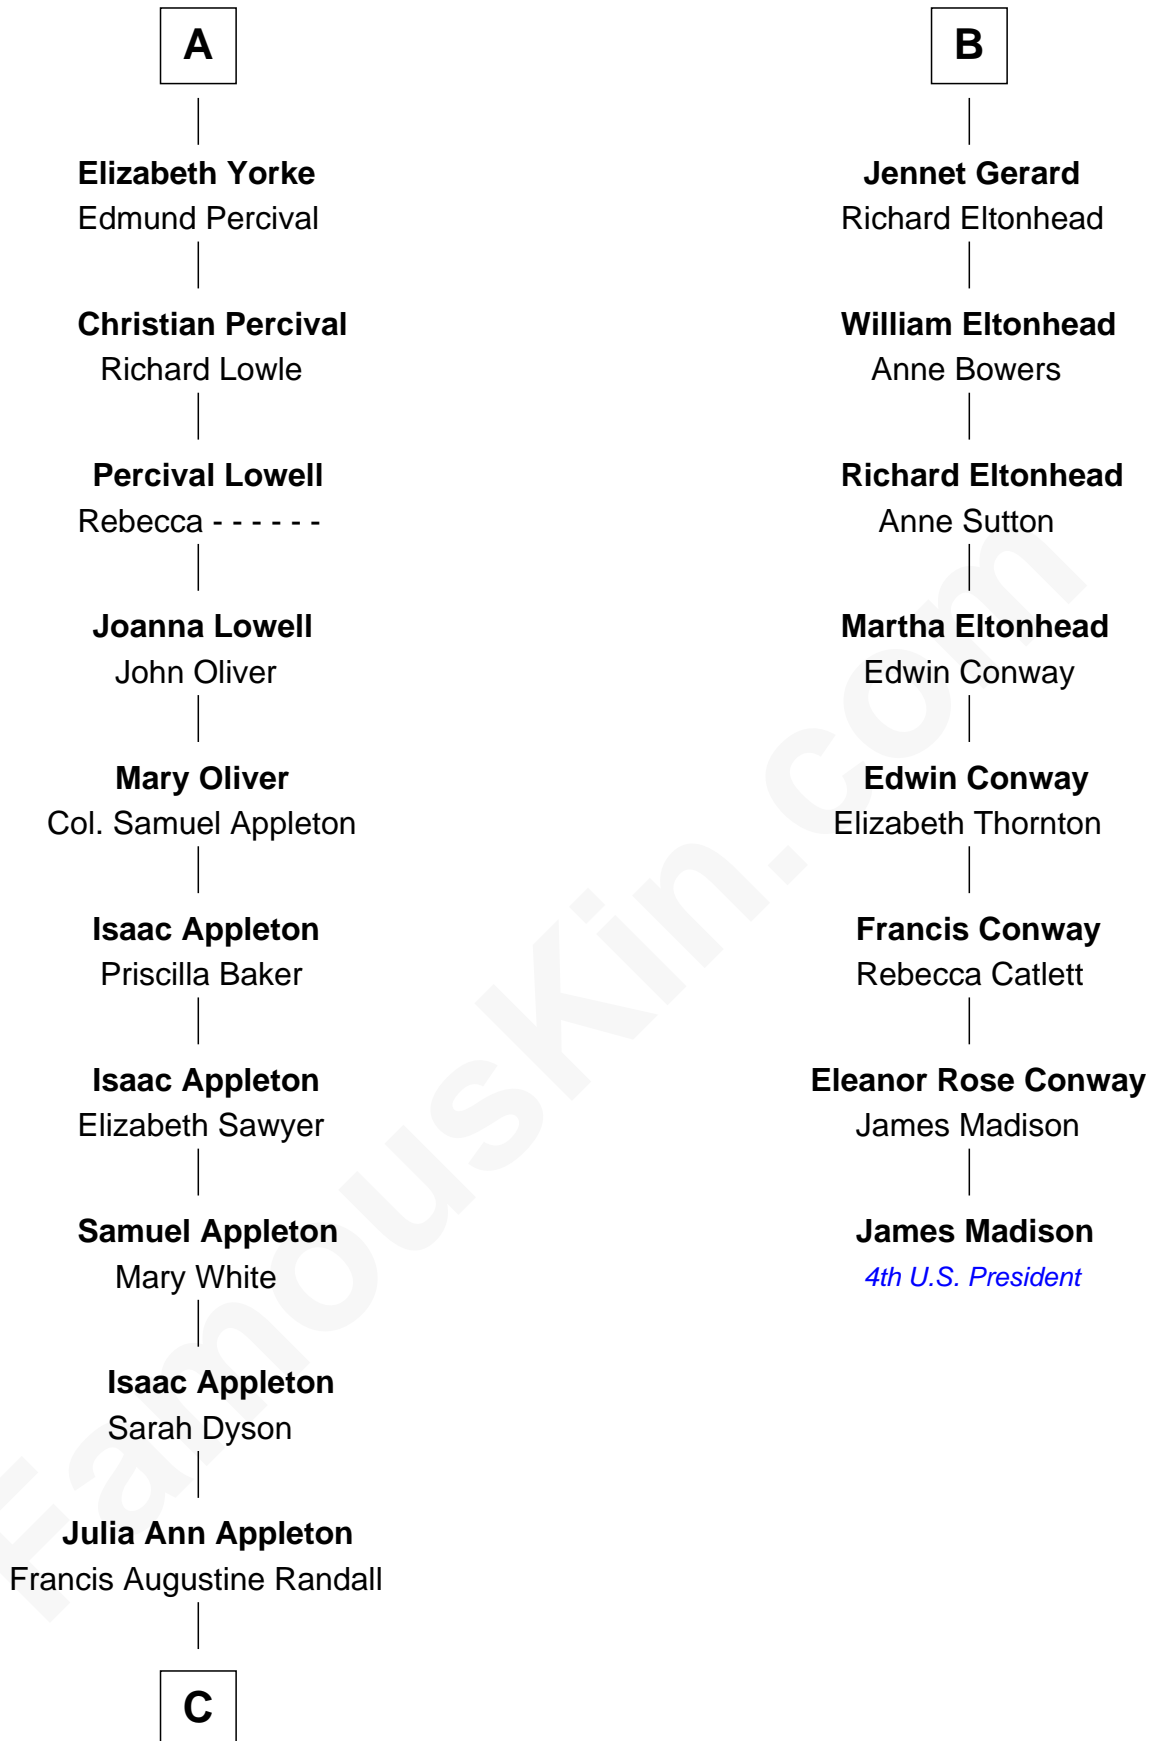

# FamousKin.com Relationship Chart of

**James Spader**

*TV and Movie Actor*

14th cousin 7 times removed of

**James Madison**

*4th U.S. President*

**Humphrey de Bohun**

Elizabeth Plantagenet

**C**

—  
**Julia M. Randall**

William E. Fraser

—  
**Edward Abbott Fraser**

Myrtle H. Brown

—  
**James Randall Fraser**

Elizabeth Higginson Bowditch

—  
**Jean Fraser**

Stoddard Greenwood Spader

—  
**James Spader**

*TV and Movie Actor*