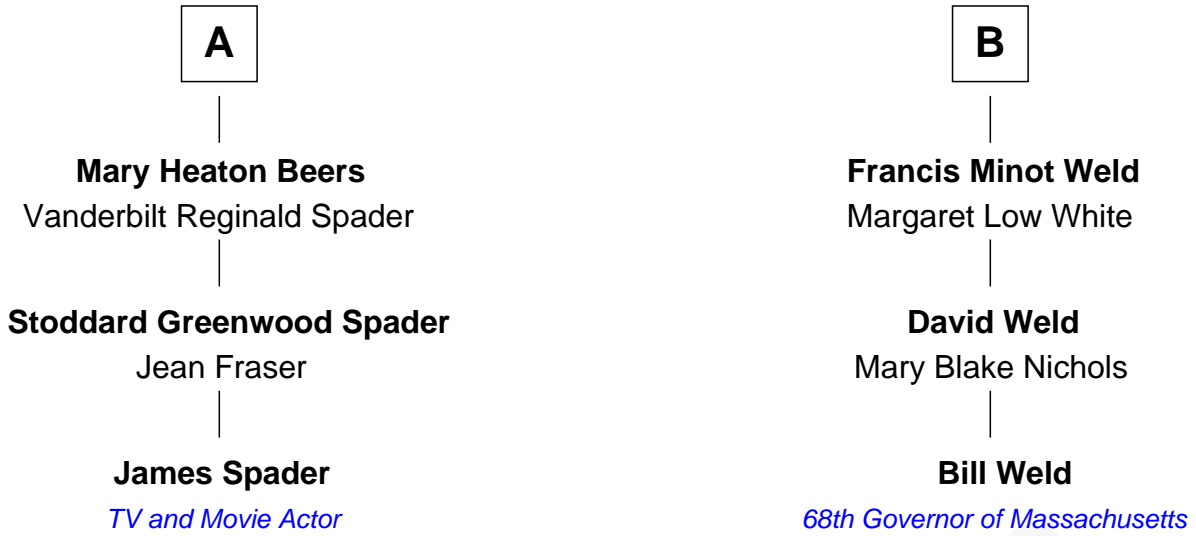

FamousKin.com Relationship Chart of

James Spader

TV and Movie Actor

9th cousin of

Bill Weld

68th Governor of Massachusetts

Thomas Hurlbut

Sarah - - - - -

Joseph Hurlbut

Rebecca - - - - -

Phebe Hurlbut

Josiah Walker

Phebe Walker

Daniel Beers

Josiah Beers

Elizabeth Preston

Seth Preston Beers

Belinda Webster

George Webster Beers

Elizabeth Victoria Clerc

Henry Augustin Beers

Mary Heaton

A

Stephen Hurlbut

Sally Johnson Stone

George Medad Bartholomew

Fanny Griswold Fowler

Fanny Elizabeth Bartholomew

Dr. Francis Minot Weld

B

FamousKin.com