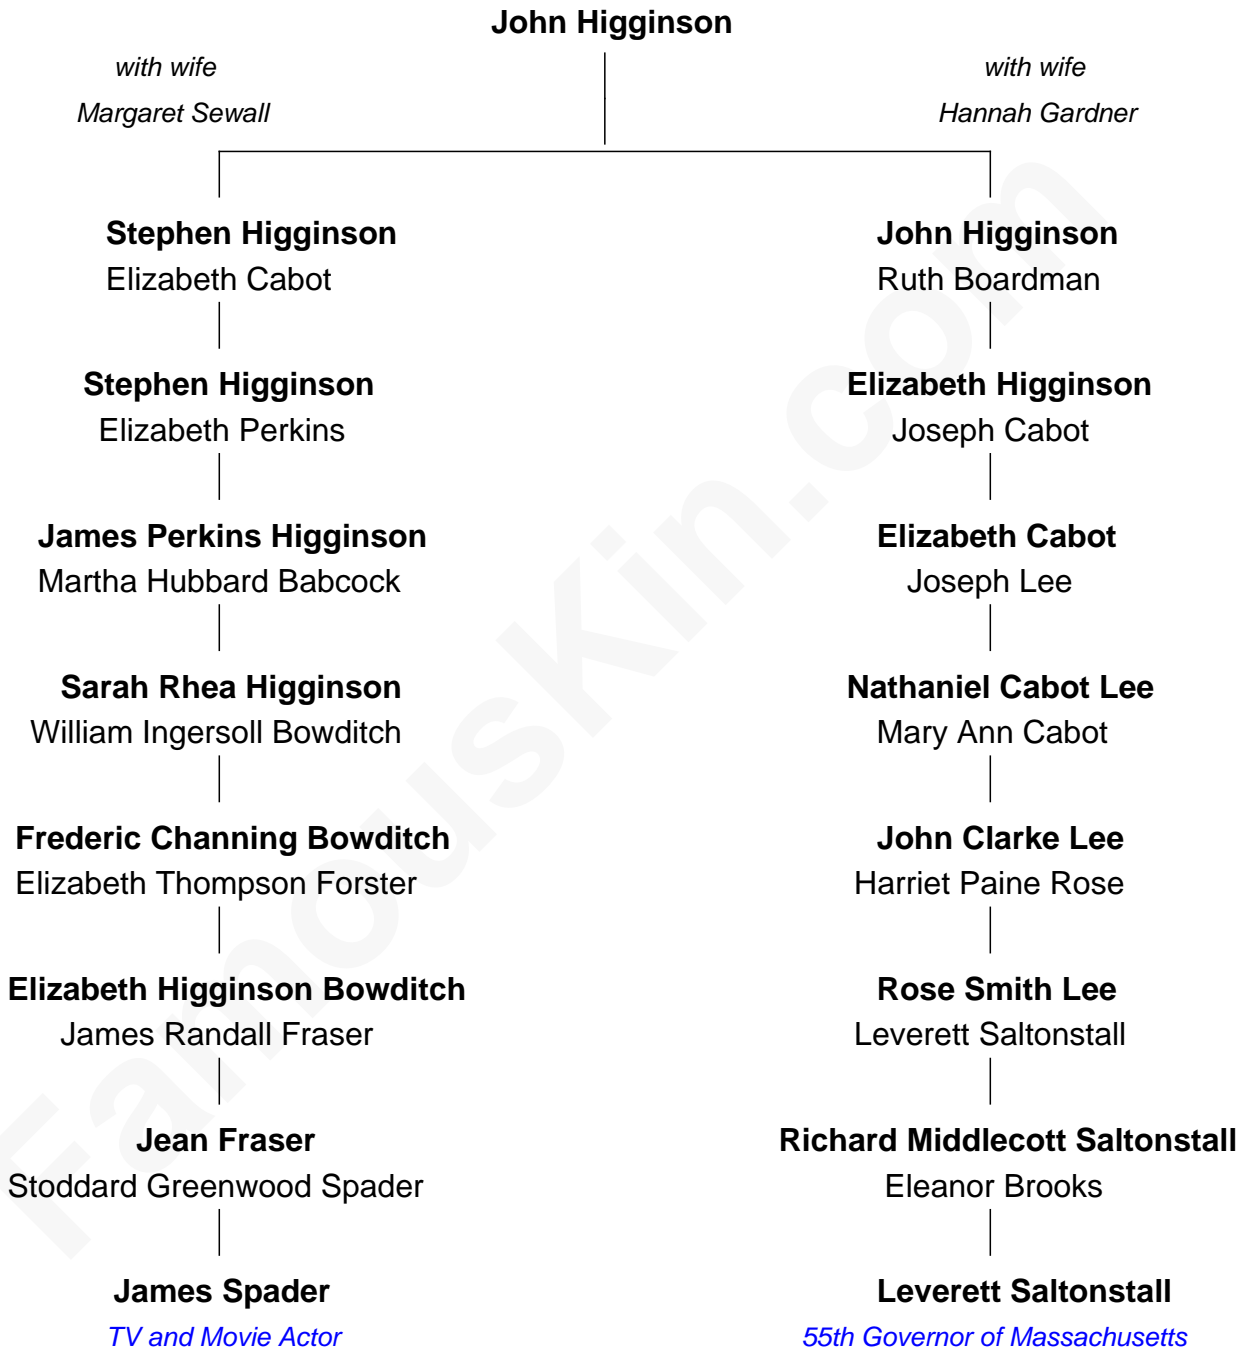

# FamousKin.com Relationship Chart of

**James Spader**

*TV and Movie Actor*

7th cousin of

**Leverett Saltonstall**

*55th Governor of Massachusetts*

James Spader photo by [Thibault](#) (CC BY-SA 2.0)