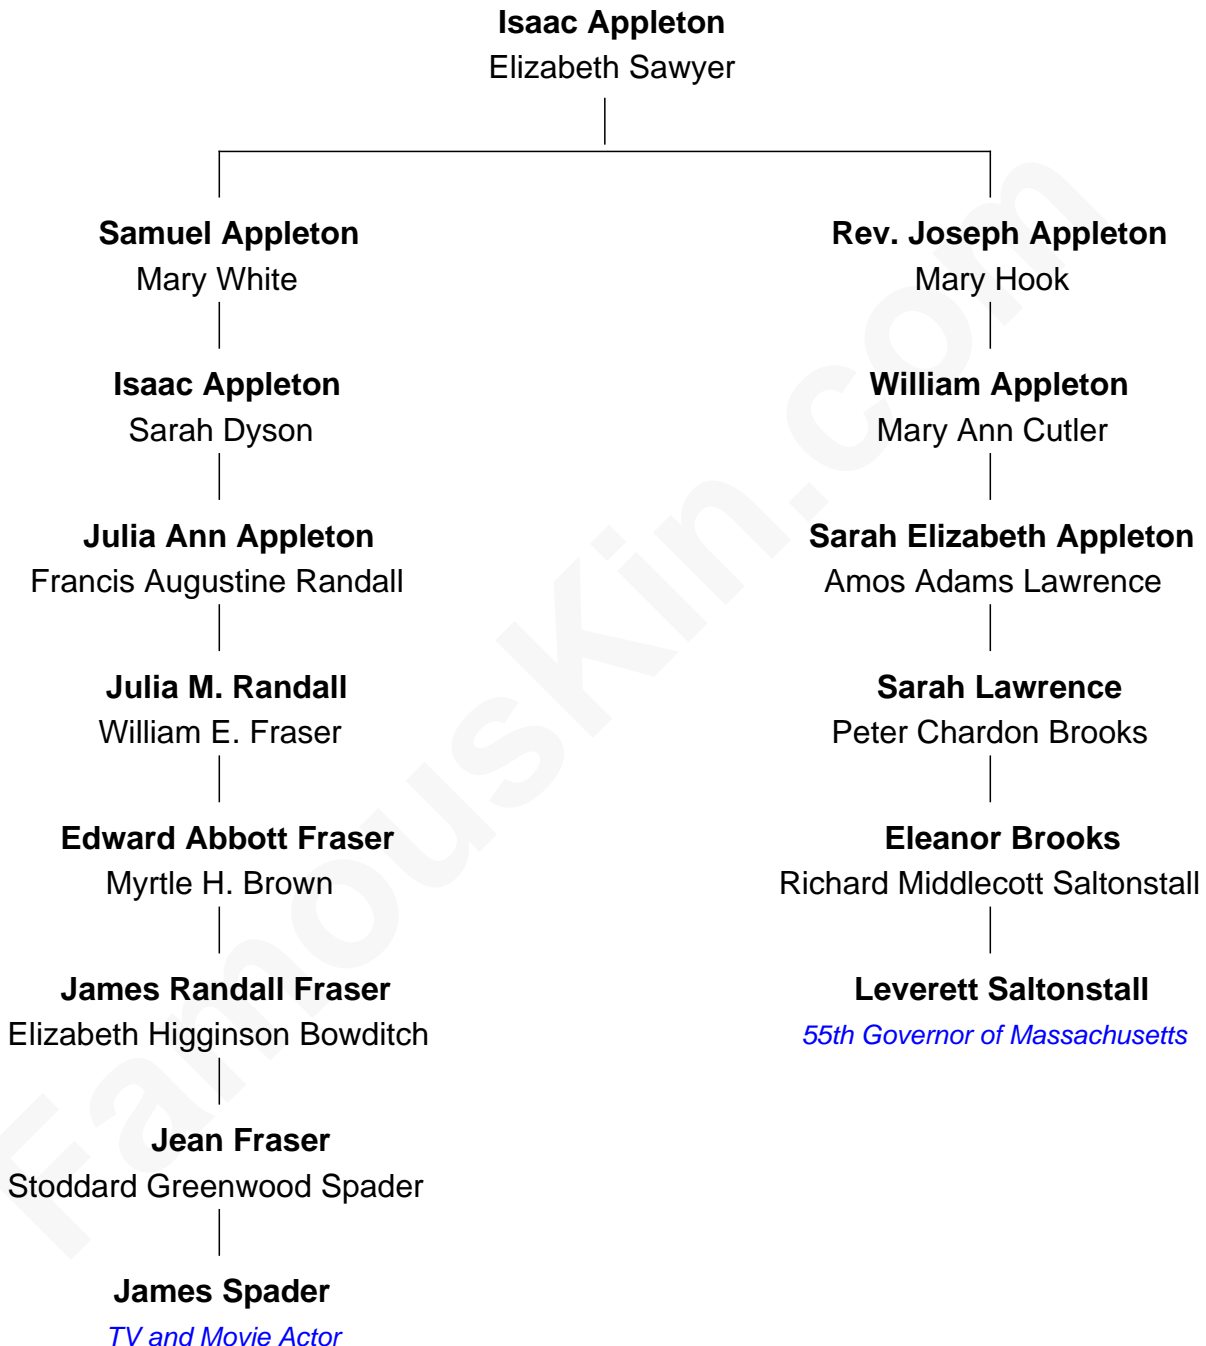

# FamousKin.com Relationship Chart of

**James Spader**

*TV and Movie Actor*

5th cousin 2 times removed of

**Leverett Saltonstall**

*55th Governor of Massachusetts*

James Spader photo by [Thibault](#) (CC BY-SA 2.0)