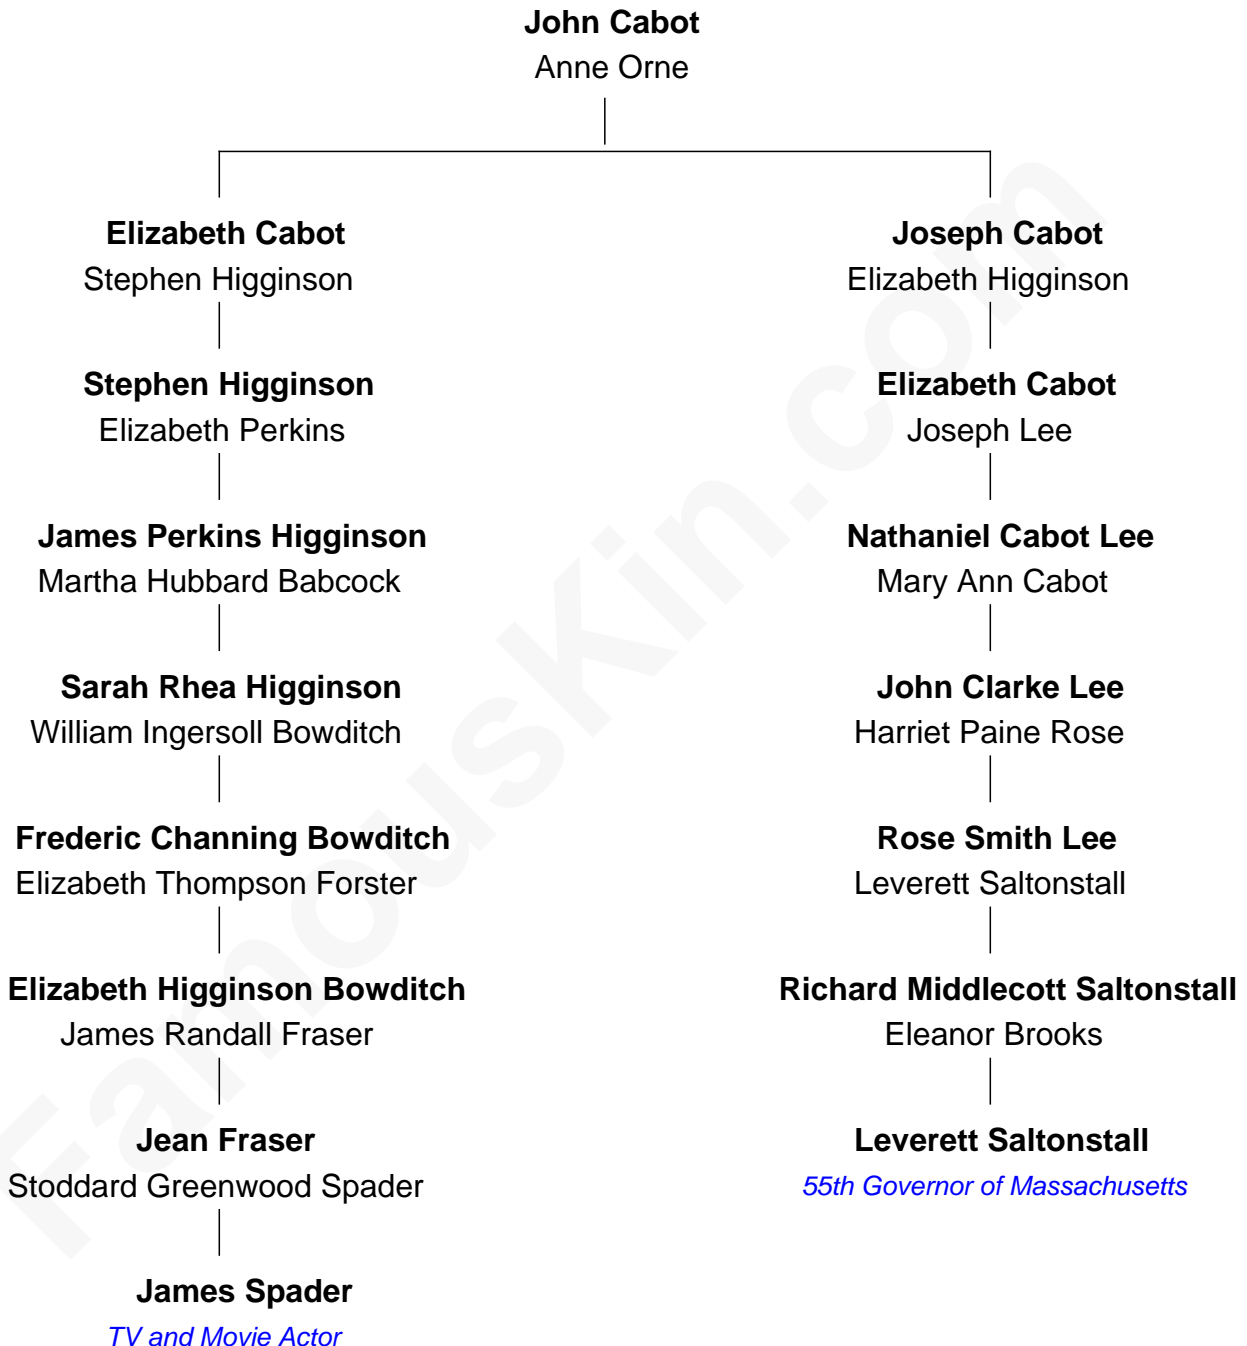

# FamousKin.com Relationship Chart of

**James Spader**

*TV and Movie Actor*

6th cousin 1 time removed of

**Leverett Saltonstall**

*55th Governor of Massachusetts*

James Spader photo by [Thibault](#) (CC BY-SA 2.0)