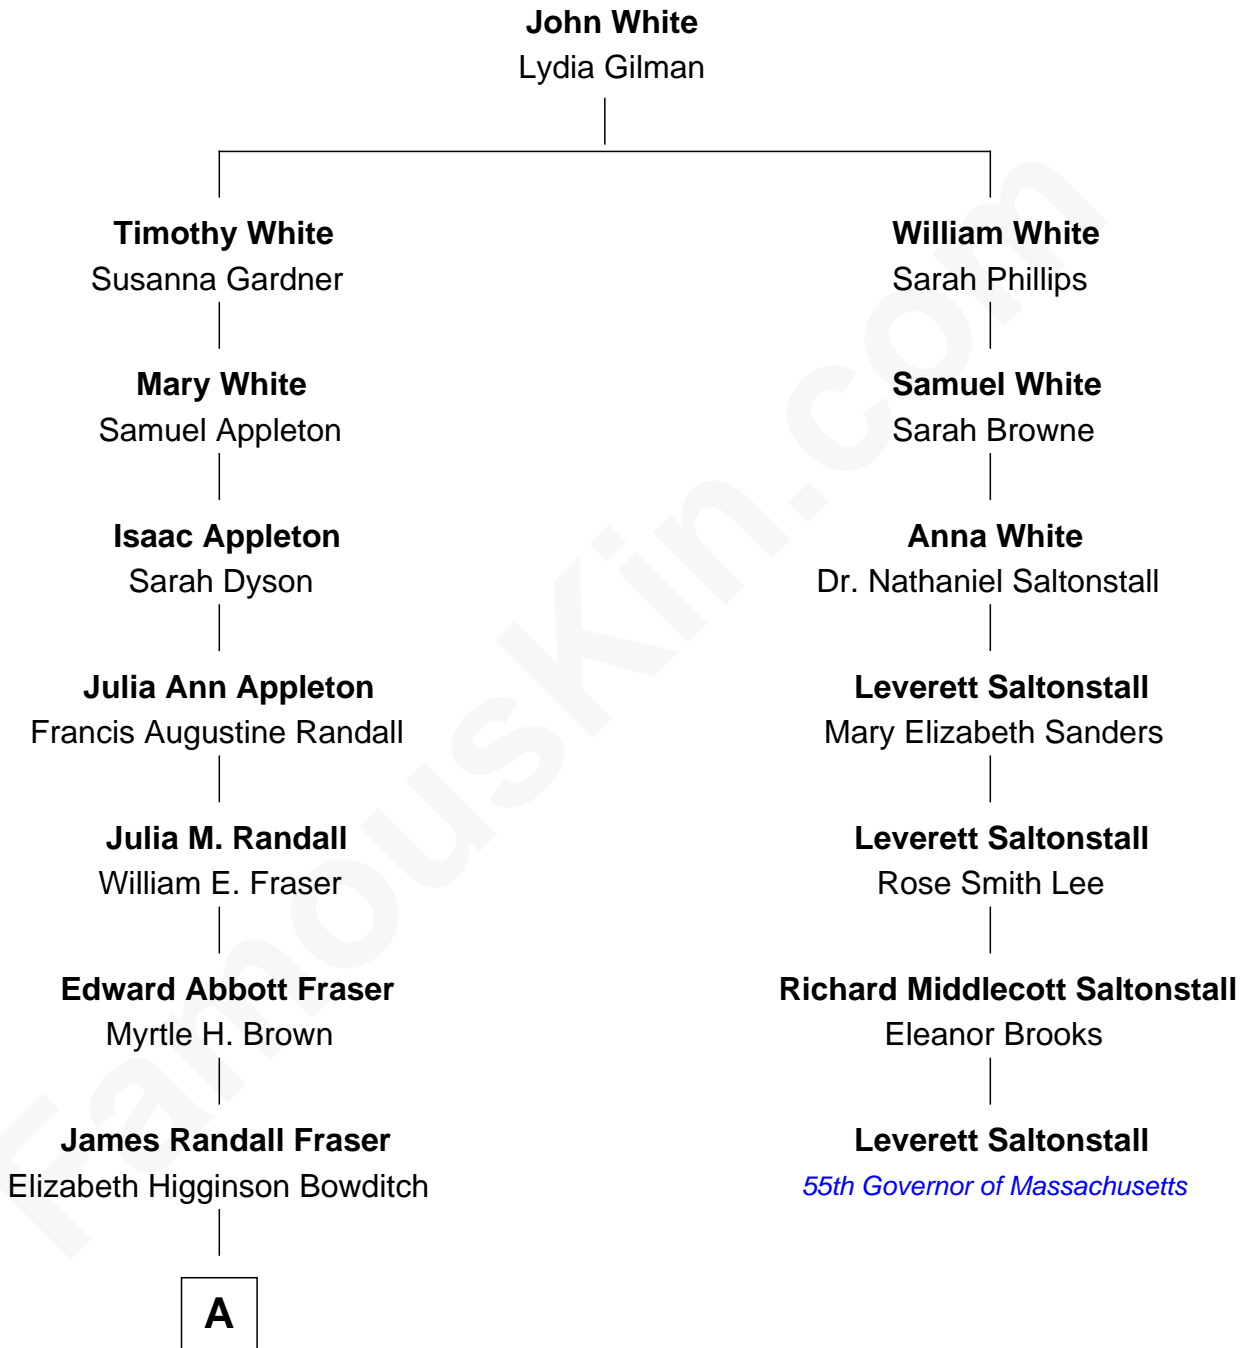

# FamousKin.com Relationship Chart of

**James Spader**

*TV and Movie Actor*

6th cousin 2 times removed of

**Leverett Saltonstall**

*55th Governor of Massachusetts*

**A**

—  
**Jean Fraser**  
Stoddard Greenwood Spader

—  
**James Spader**  
*TV and Movie Actor*

FamousKin.com