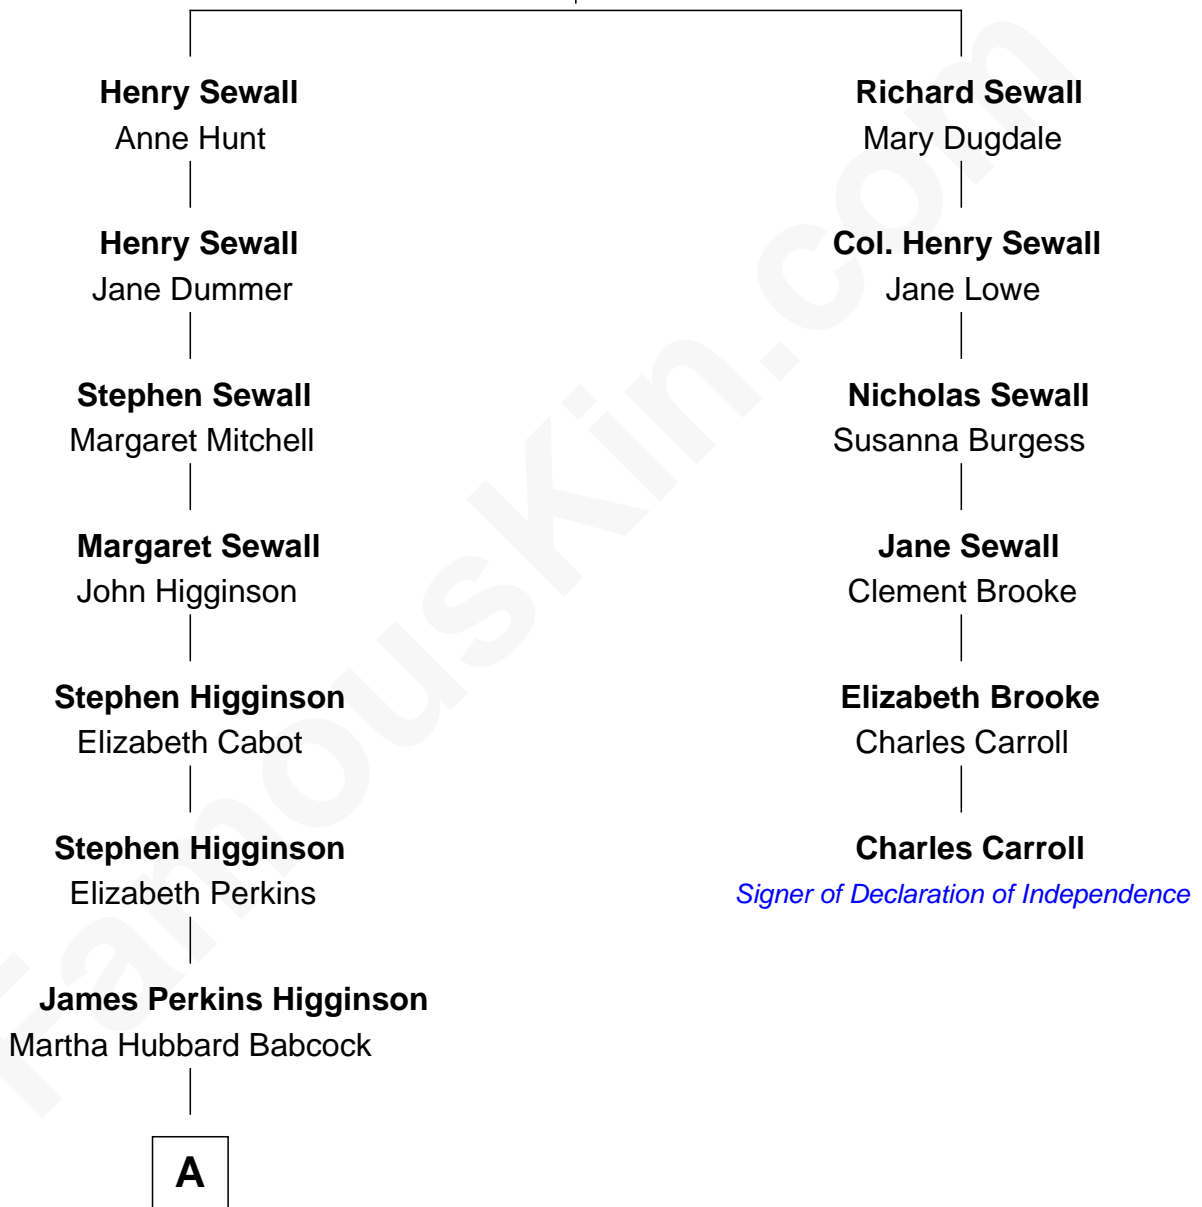

# FamousKin.com Relationship Chart of

**James Spader**

*TV and Movie Actor*

5th cousin 6 times removed of

**Charles Carroll**

*Signer of the Declaration of Independence*

**Henry Sewall**  
Margaret Gresbrook

**A**

—  
**Sarah Rhea Higginson**

William Ingersoll Bowditch

—  
**Frederic Channing Bowditch**

Elizabeth Thompson Forster

—  
**Elizabeth Higginson Bowditch**

James Randall Fraser

—  
**Jean Fraser**