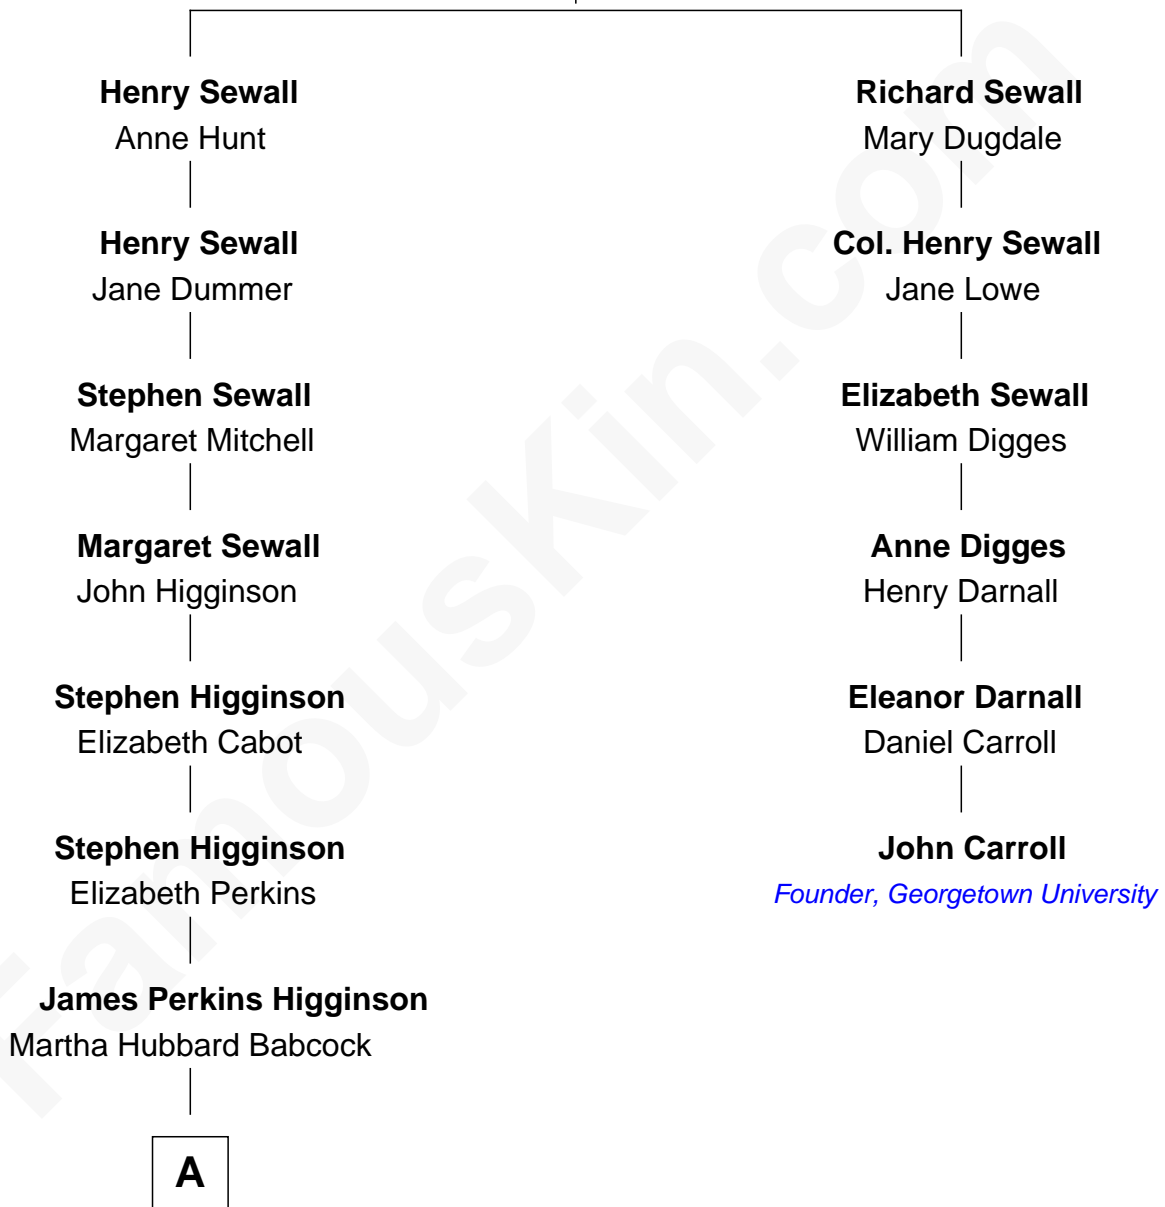

# FamousKin.com Relationship Chart of

**James Spader**

*TV and Movie Actor*

5th cousin 6 times removed of

**John Carroll**

*Founder of Georgetown University*

**Henry Sewall**  
Margaret Gresbrook

**A**

—  
**Sarah Rhea Higginson**

William Ingersoll Bowditch

—  
**Frederic Channing Bowditch**

Elizabeth Thompson Forster

—  
**Elizabeth Higginson Bowditch**

James Randall Fraser

—  
**Jean Fraser**

Stoddard Greenwood Spader

—  
**James Spader**

*TV and Movie Actor*