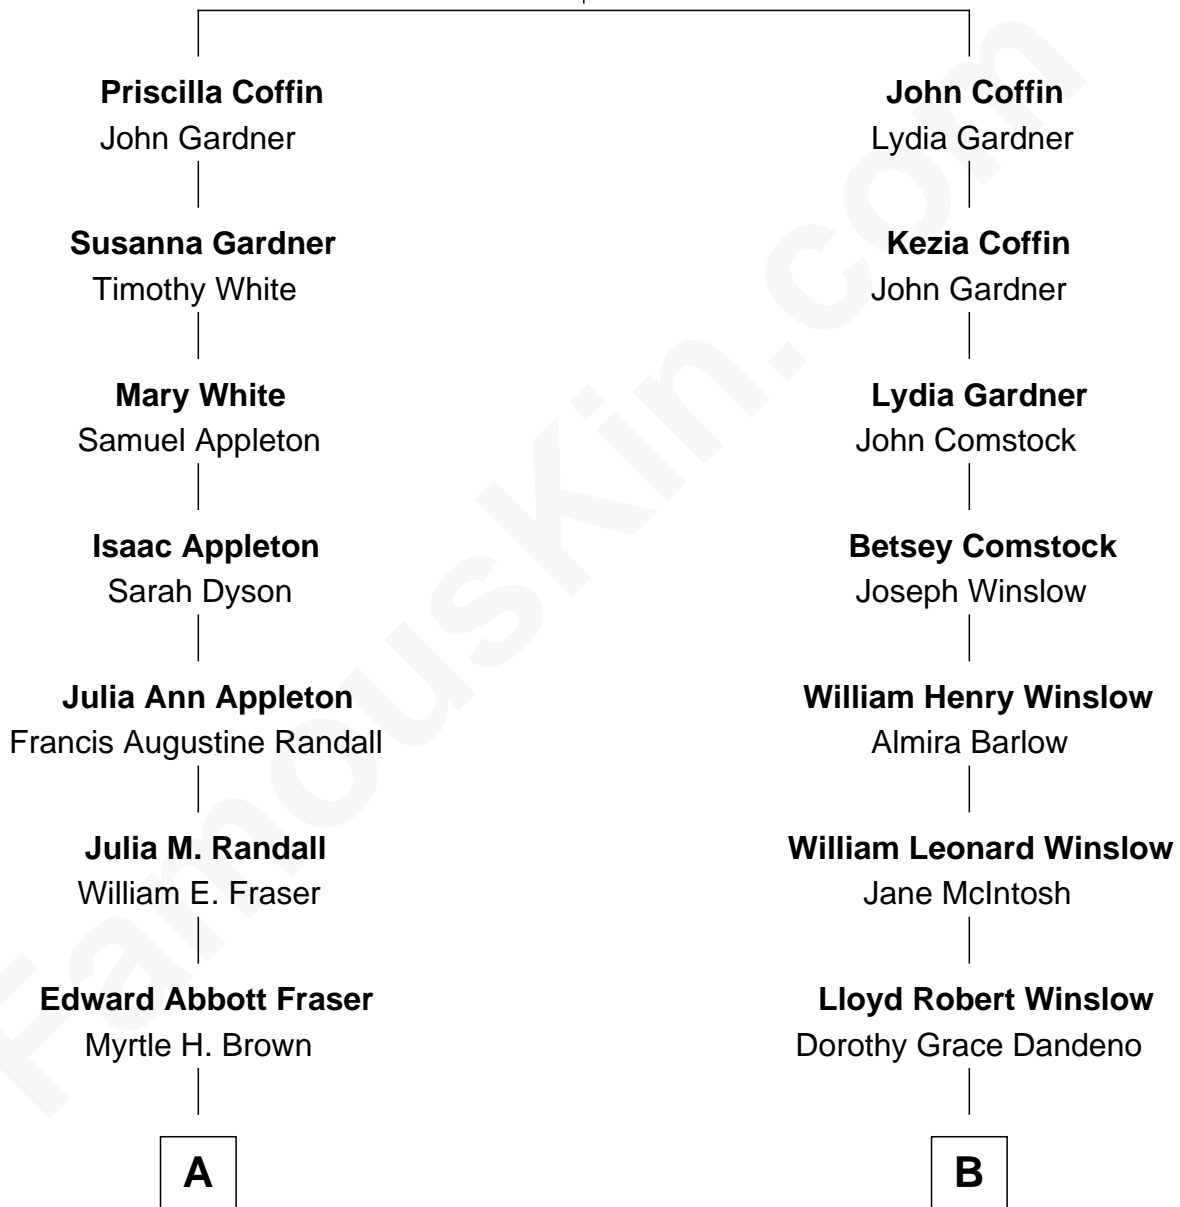

# FamousKin.com Relationship Chart of

**James Spader**

*TV and Movie Actor*

8th cousin 1 time removed of

**Don Winslow**

*Author and Screenwriter*

**Jethro Coffin**

Mary Gardner

**A**

**James Randall Fraser**  
Elizabeth Higginson Bowditch

**Jean Fraser**  
Stoddard Greenwood Spader

**James Spader**  
*TV and Movie Actor*

**B**

**Donald Lloyd Winslow**  
Ottis Mary Scheuermann

**Don Winslow**  
*Suspense Novelist*