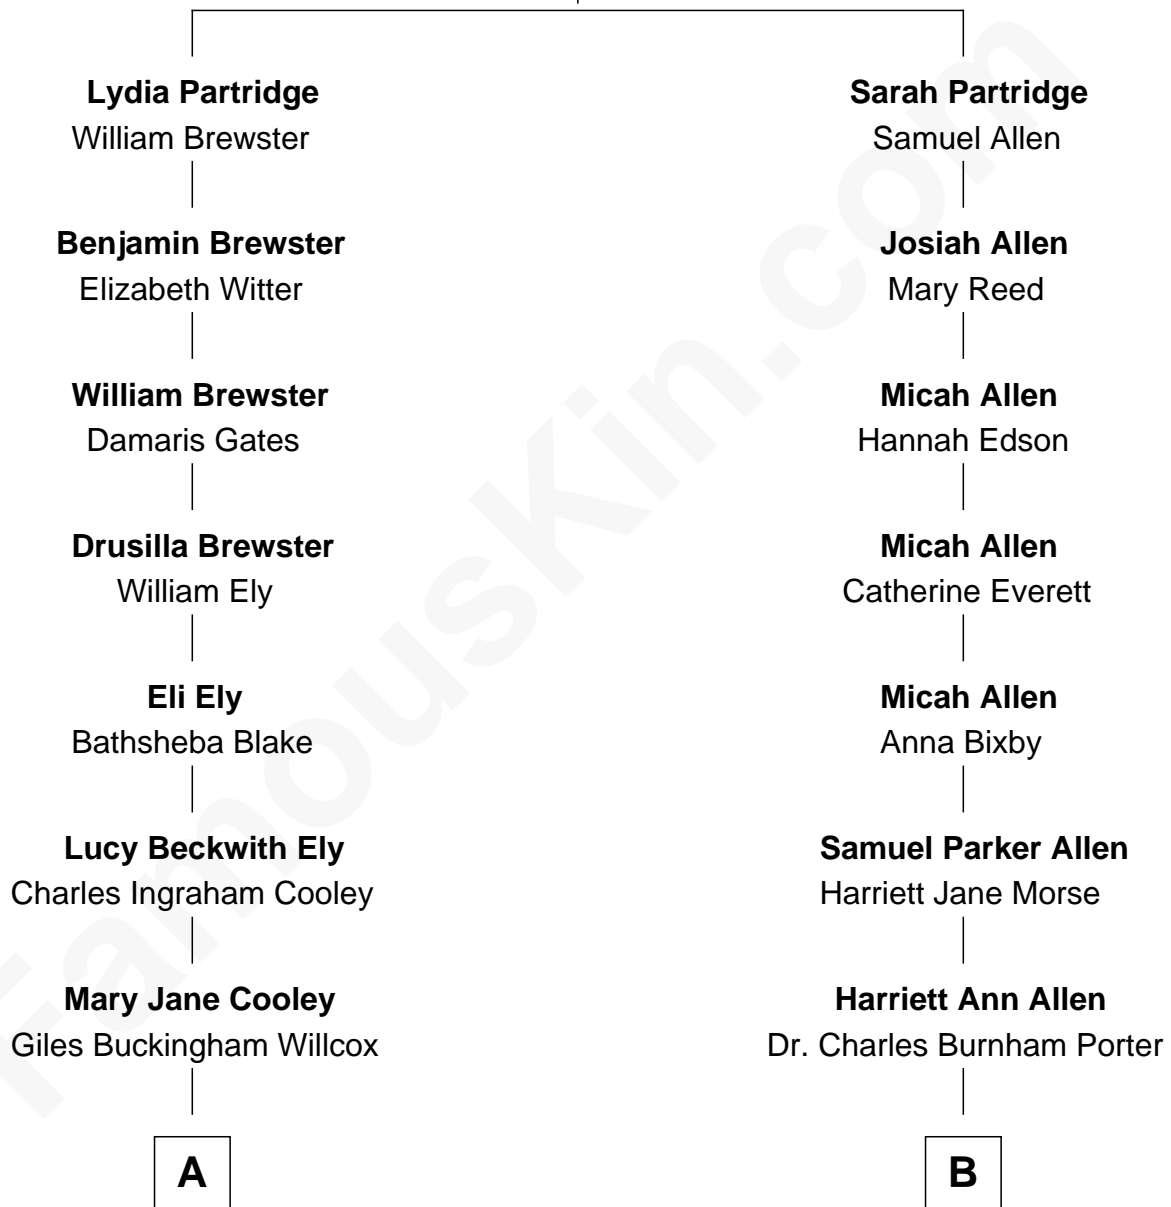

FamousKin.com Relationship Chart of

Elisabeth Shue

TV and Movie Actress

9th cousin 1 time removed of

Story Musgrave

NASA Astronaut

George Partridge

Sarah Tracy

A

Harriet Grace Brewster Willcox

Alexander Hunter Gunn

Mary Brewster Gunn

Adoniram Judson Wells

Anne Brewster Wells

James William Shue

Elisabeth Shue

TV and Movie Actress

B

Edith Elise Porter

Dr. Percy B. Musgrave

Percy Musgrave

Marguerite Swann

Story Musgrave

NASA Astronaut