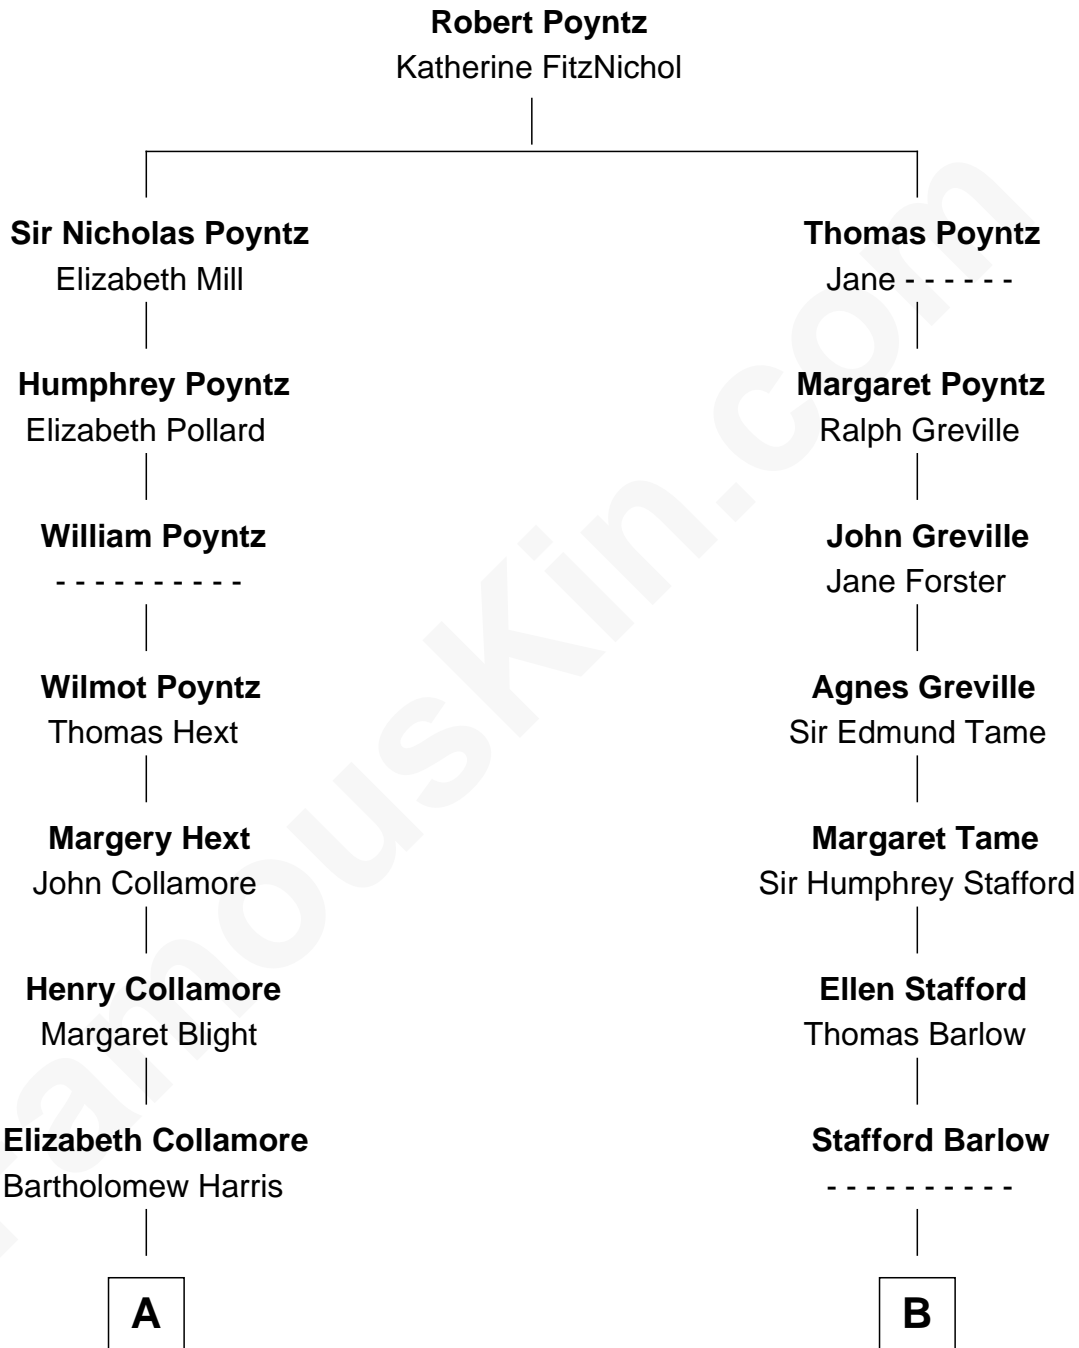

FamousKin.com Relationship Chart of

Elisabeth Shue

TV and Movie Actress

18th cousin 1 time removed of

Linda Hunt

TV and Movie Actress

C

Anne Brewster Wells

James William Shue

Elisabeth Shue

TV and Movie Actress

D

Charles Edwin Hunt

Louise Phipps Davy

Raymond Davy Hunt

Elsie R. Doying