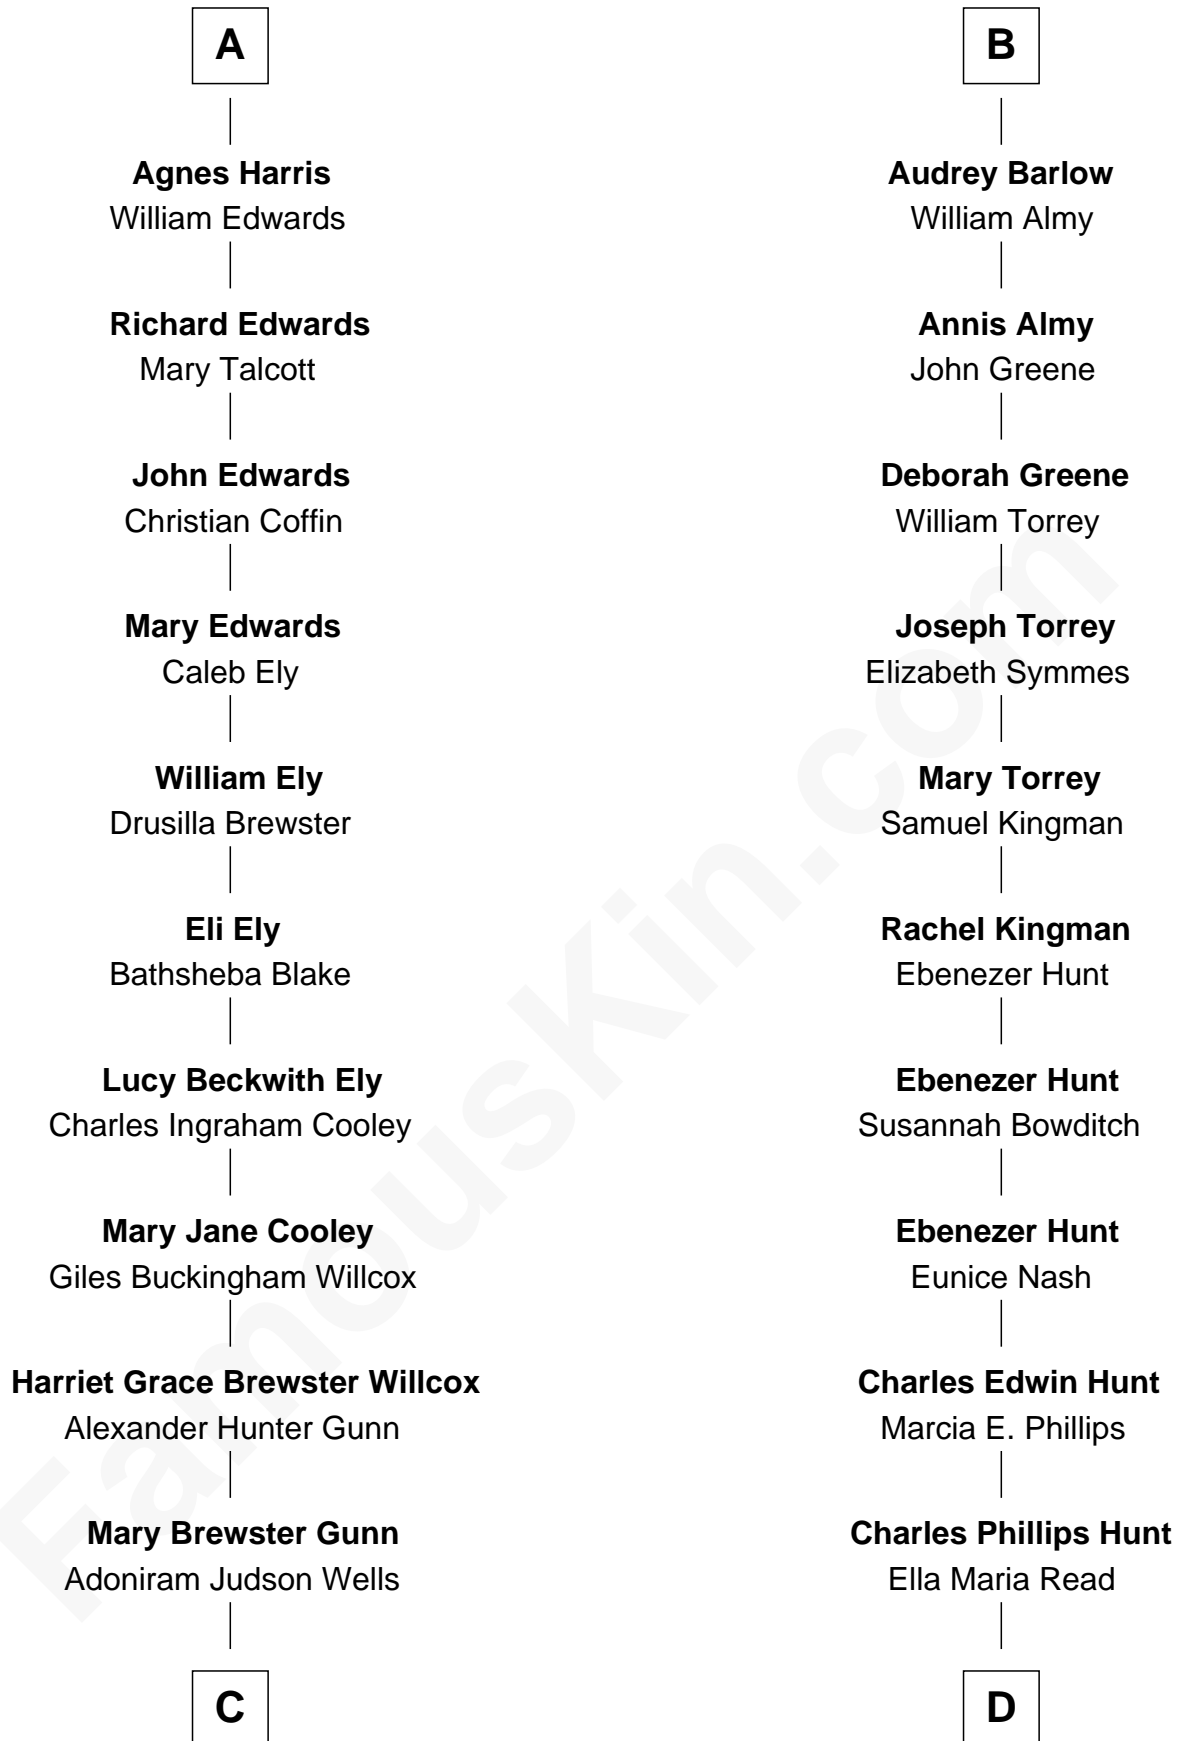

FamousKin.com Relationship Chart of

Elisabeth Shue

TV and Movie Actress

18th cousin 1 time removed of

Linda Hunt

TV and Movie Actress

C

Anne Brewster Wells

James William Shue

Elisabeth Shue

TV and Movie Actress

D

Charles Edwin Hunt

Louise Phipps Davy

Raymond Davy Hunt

Elsie R. Doying