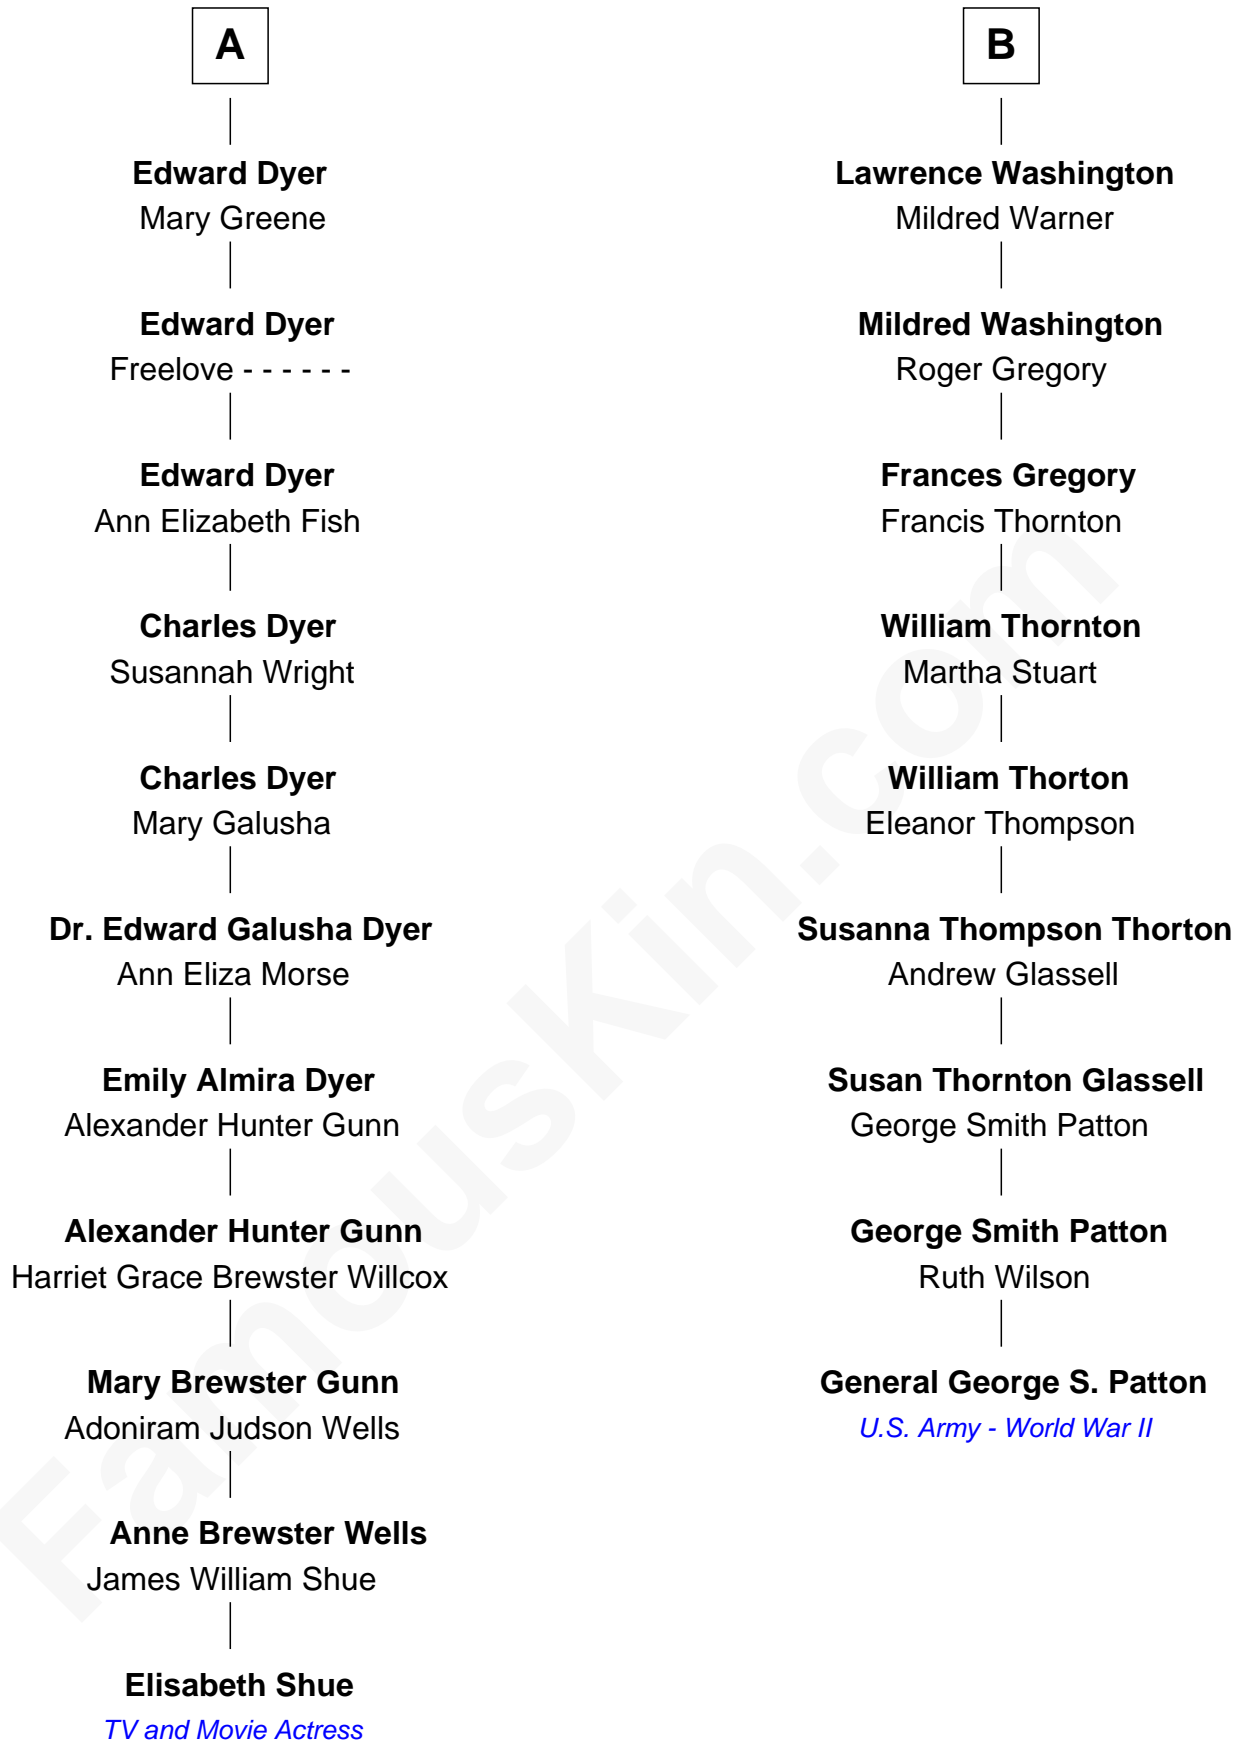

FamousKin.com

Relationship Chart of

Elisabeth Shue

TV and Movie Actress

15th cousin 2 times removed of

General George S. Patton

U.S. Army - World War II

Sir Thomas Blount

Edward Hutchinson
Katherine Hamby

Ann Hutchinson
Samuel Dyer

Richard Blount
Dorothy Delaford

Elizabeth Blount
Thomas Woodford

Ursula Woodford
Walter Lyte

Elizabeth Lyte
Robert Washington

Lawrence Washington
Margaret Butler

Rev. Lawrence Washington
Amphyllis Twigden

John Washington
Anne Pope

A

B

Elisabeth Shue photo by [Joi](#) ([CC BY-SA 3.0](#))