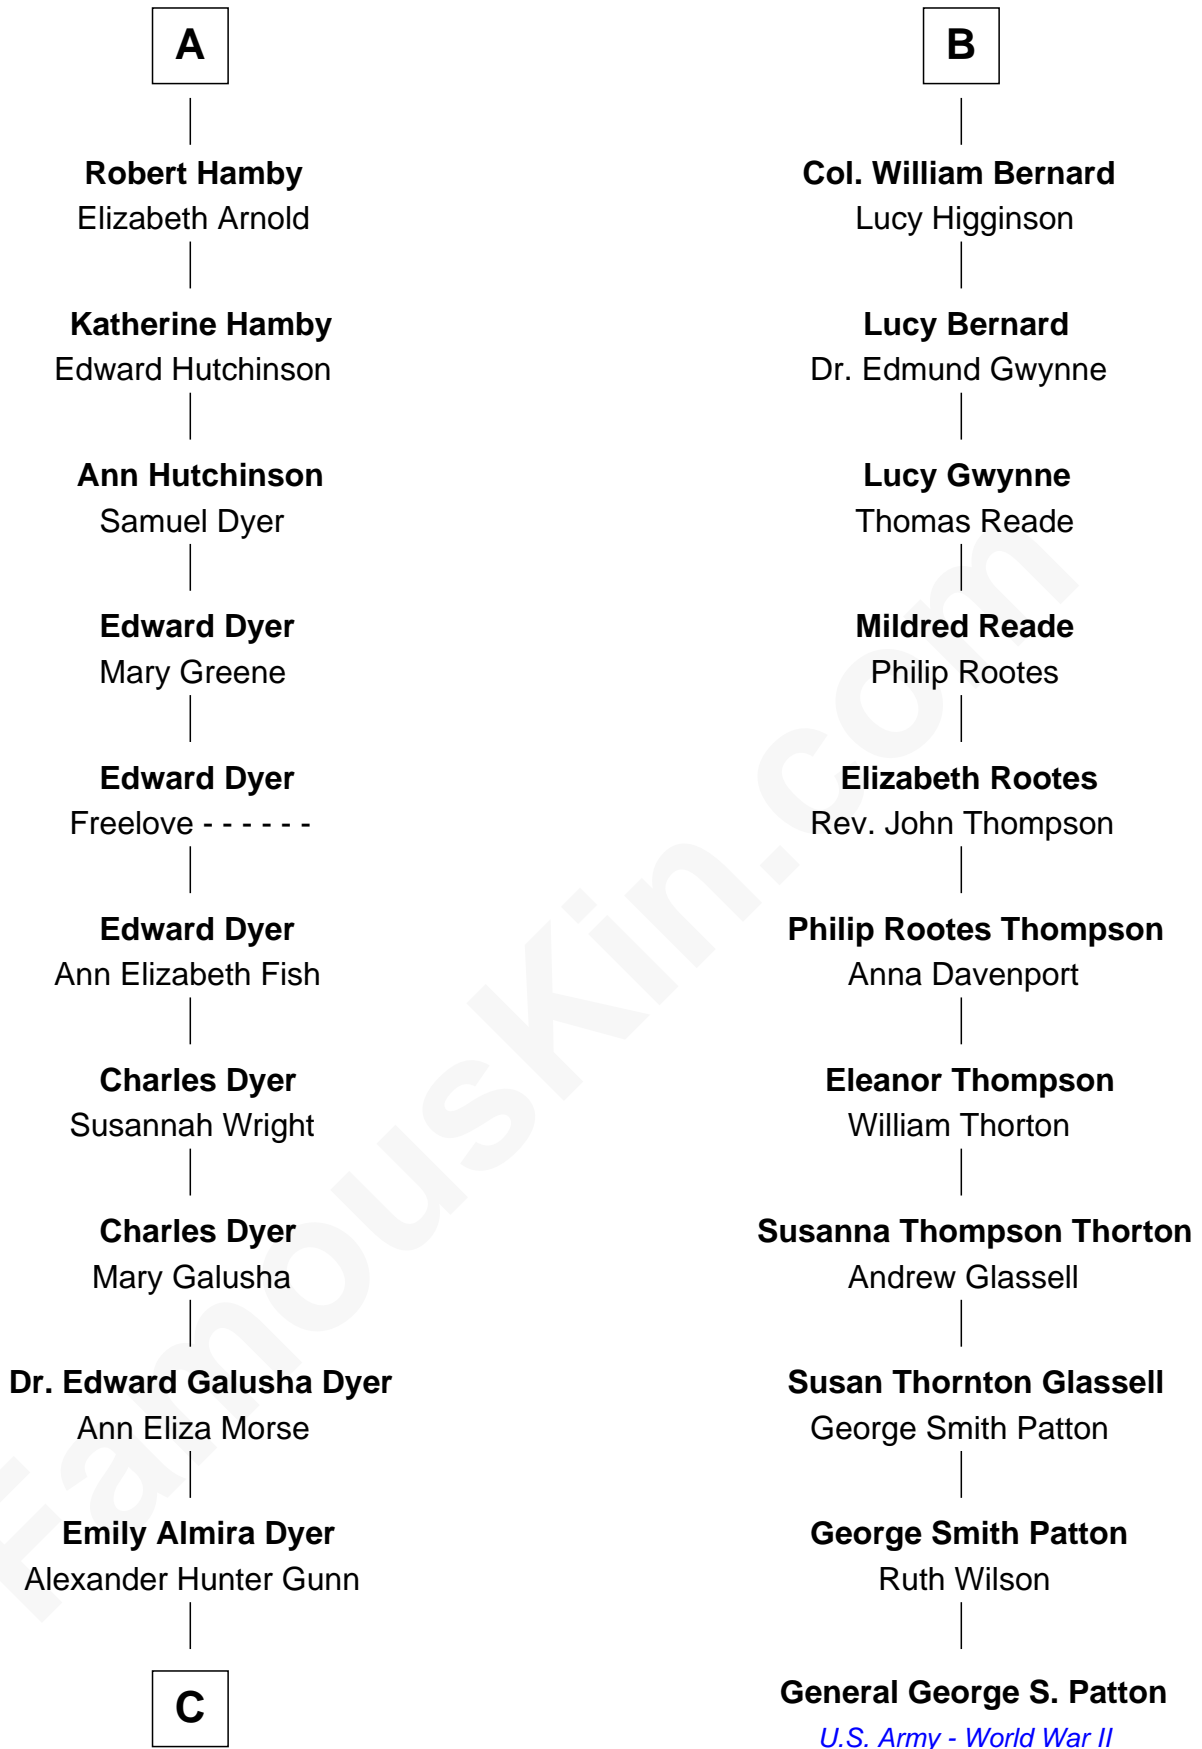

FamousKin.com Relationship Chart of

Elisabeth Shue

TV and Movie Actress

17th cousin 3 times removed of

General George S. Patton

U.S. Army - World War II

Stephen le Scrope

Margery de Welles

Maude le Scrope

Sir Baldwin Freville

Margaret Freville

Sir Hugh Willoughby

Margery Willoughby

Sir Godfrey Hilton

Elizabeth Hilton

Richard Thimbleby

Anne Thimbleby

John Booth

Eleanor Booth

Edward Hamby

William Hamby

Margaret Blewett

A

John le Scrope

Cecily Muscote

Francis Bernard

Alice Hazlewood

Sir Francis Bernard

Mary Woolhouse

B

C

—
Alexander Hunter Gunn
Harriet Grace Brewster Willcox