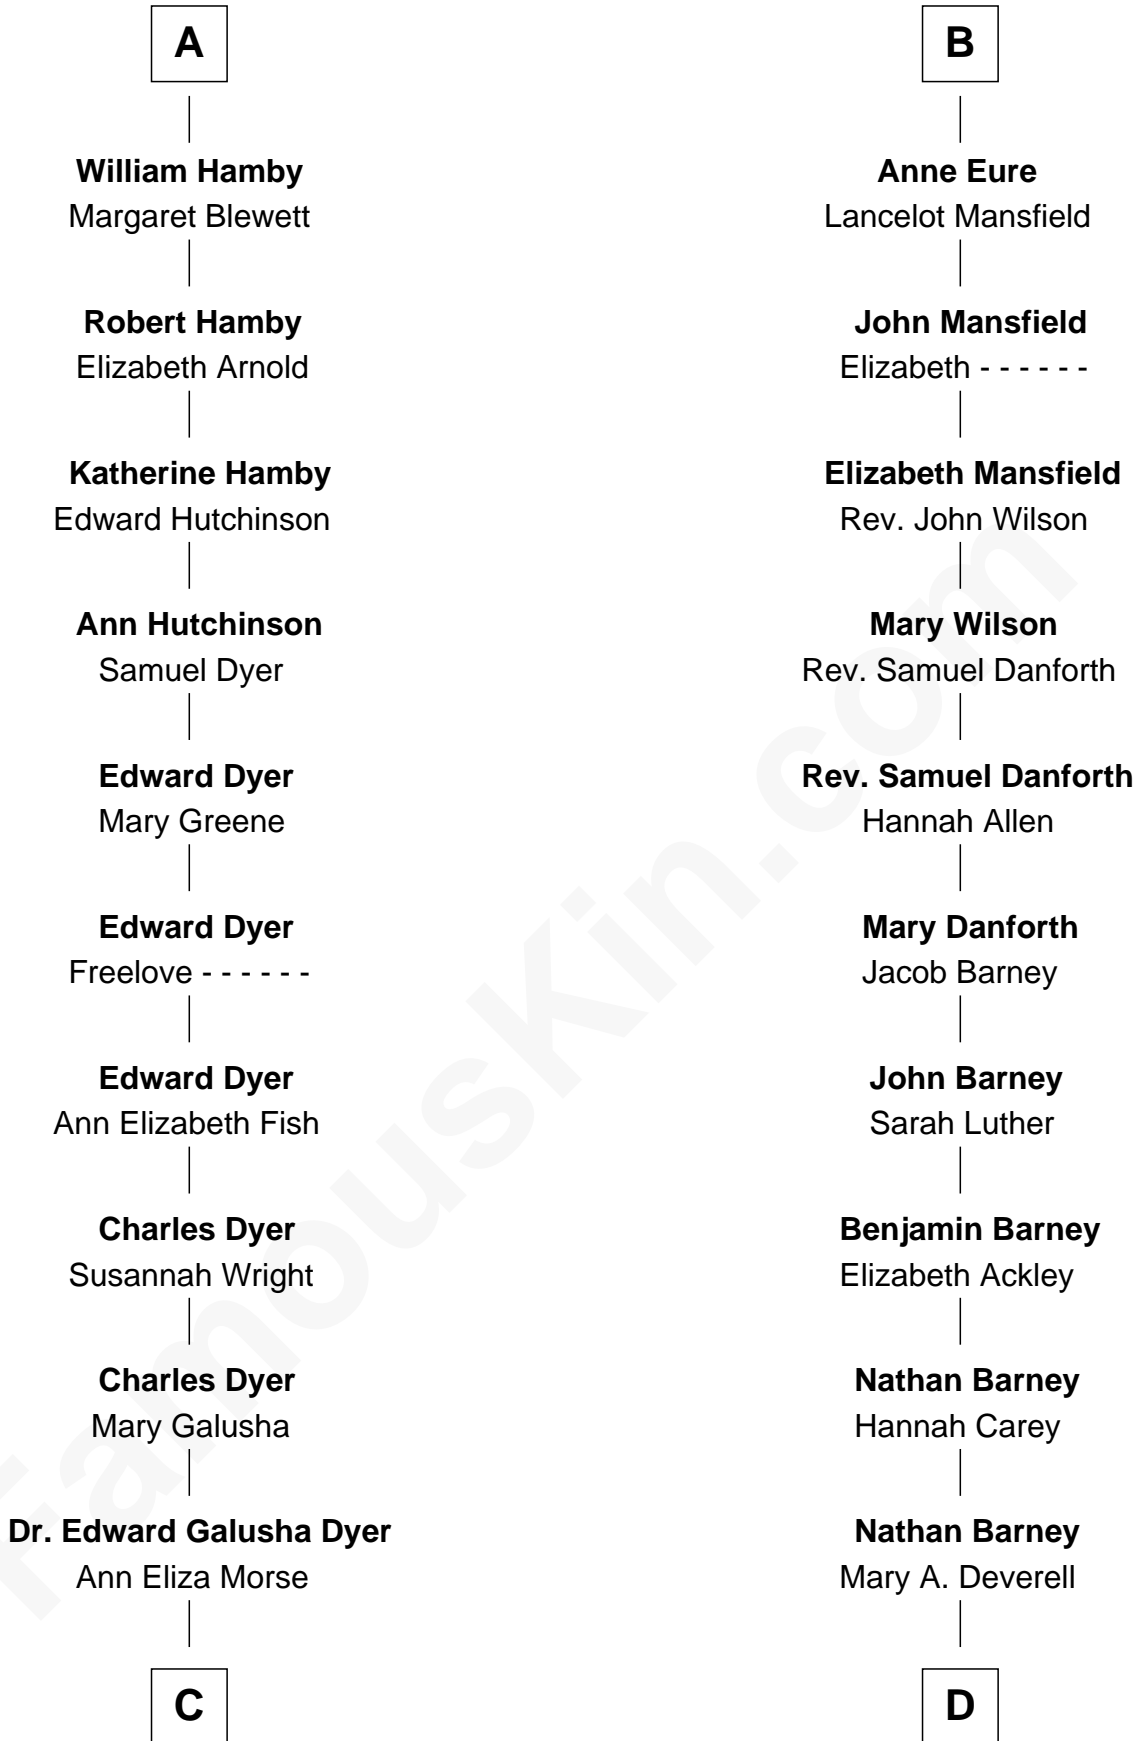

FamousKin.com Relationship Chart of

Elisabeth Shue

TV and Movie Actress

19th cousin 2 times removed of

Elizabeth Montgomery

TV Actress - "Bewitched"

John de Welles

Maud de Roos

C

Emily Almira Dyer
Alexander Hunter Gunn

Alexander Hunter Gunn
Harriet Grace Brewster Willcox

Mary Brewster Gunn
Adoniram Judson Wells

Anne Brewster Wells
James William Shue

Elisabeth Shue
TV and Movie Actress

D

Mary Weed Barney
Henry Montgomery

Henry Montgomery
Elizabeth Bryan Allen

Elizabeth Montgomery
TV Actress - "Bewitched"