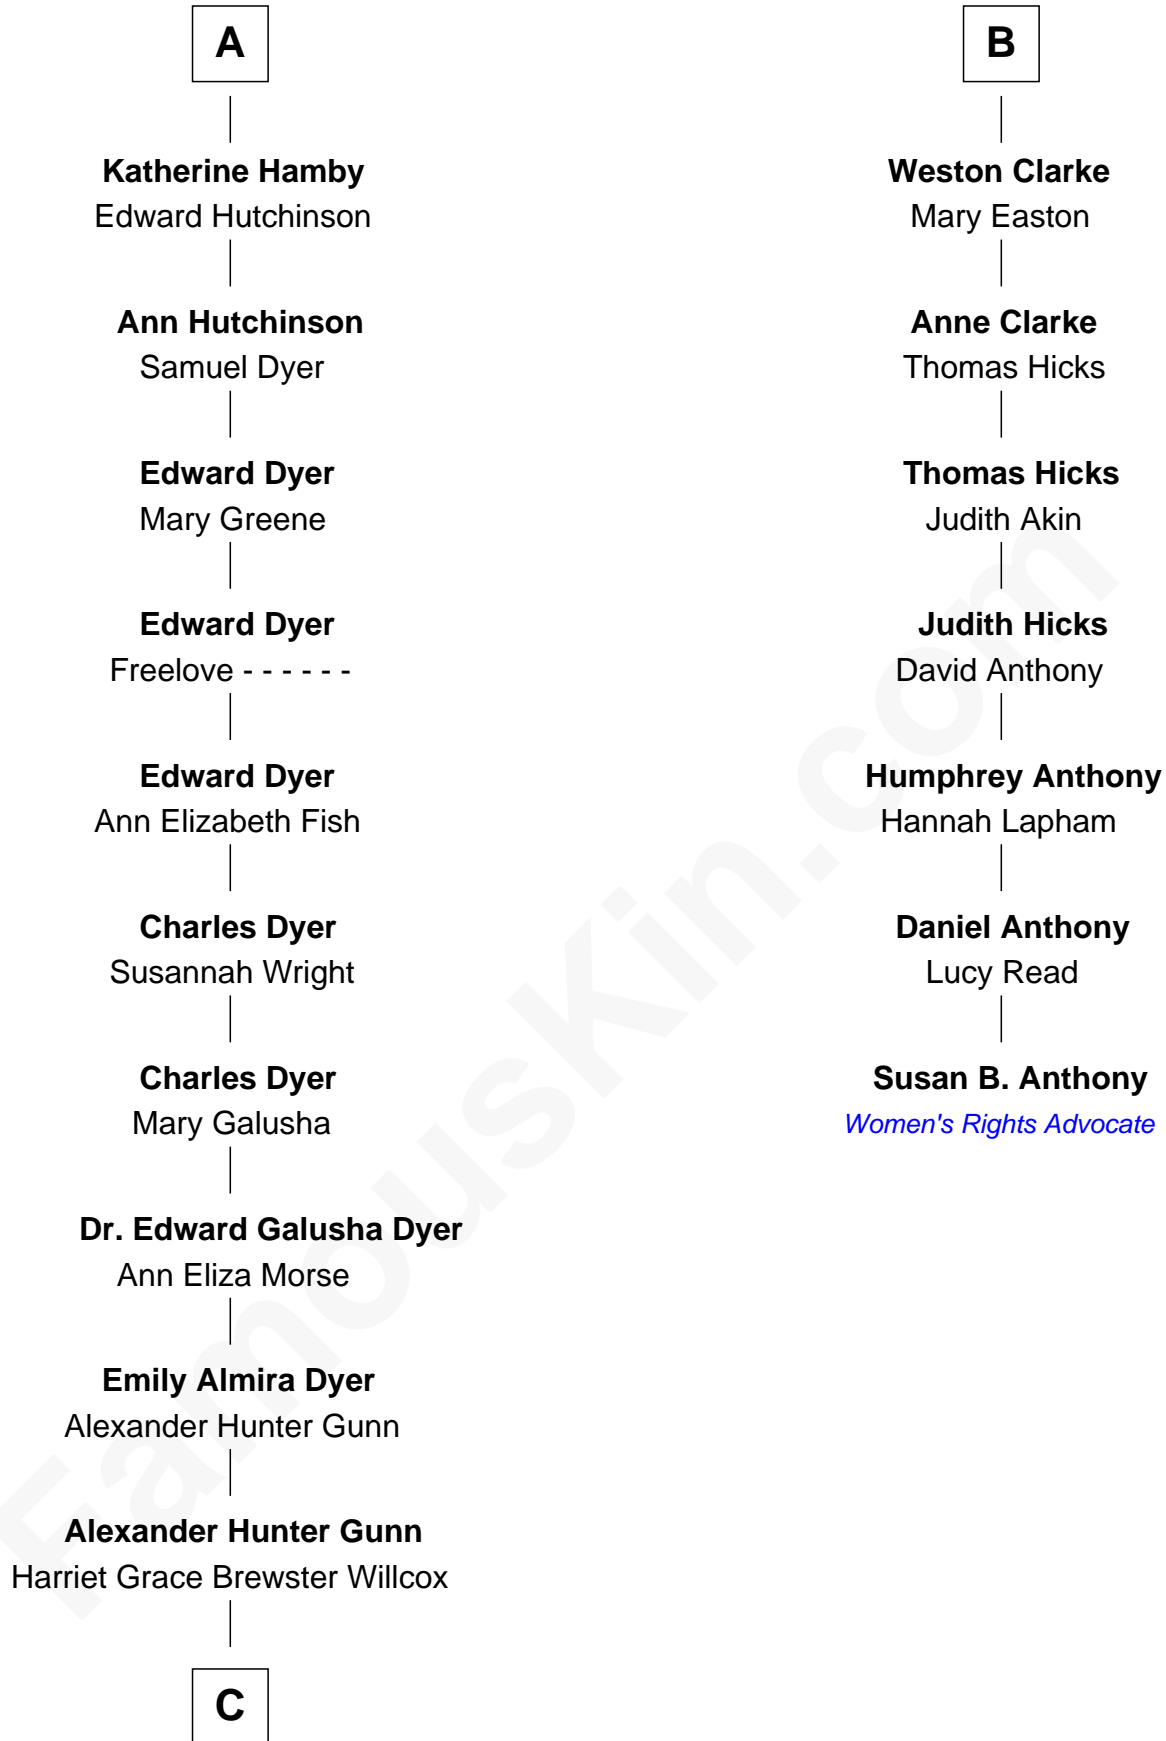

FamousKin.com Relationship Chart of

Elisabeth Shue

TV and Movie Actress

13th cousin 6 times removed of

Susan B. Anthony

Women's Rights Advocate

Sir Baldwin Freville

Maude le Scrope

Margaret Freville
Sir Hugh Willoughby

Margery Willoughby
Sir Godfrey Hilton

Elizabeth Hilton
Richard Thimbleby

Anne Thimbleby
John Booth

Eleanor Booth
Edward Hamby

William Hamby
Margaret Blewett

Robert Hamby
Elizabeth Arnold

A

Elizabeth Freville
Sir Thomas Ferrers

Sir Henry Ferrers
Margaret Heckstall

Elizabeth Ferrers
James Clerke

George Clerke
Elizabeth Wilsford

James Clerke
Mary Saxby

William Clerke
Mary Weston

Jeremiah Clarke
Frances Latham

B

C

—
Mary Brewster Gunn
Adoniram Judson Wells

—
Anne Brewster Wells
James William Shue

—
Elisabeth Shue
TV and Movie Actress

FamousKin.com