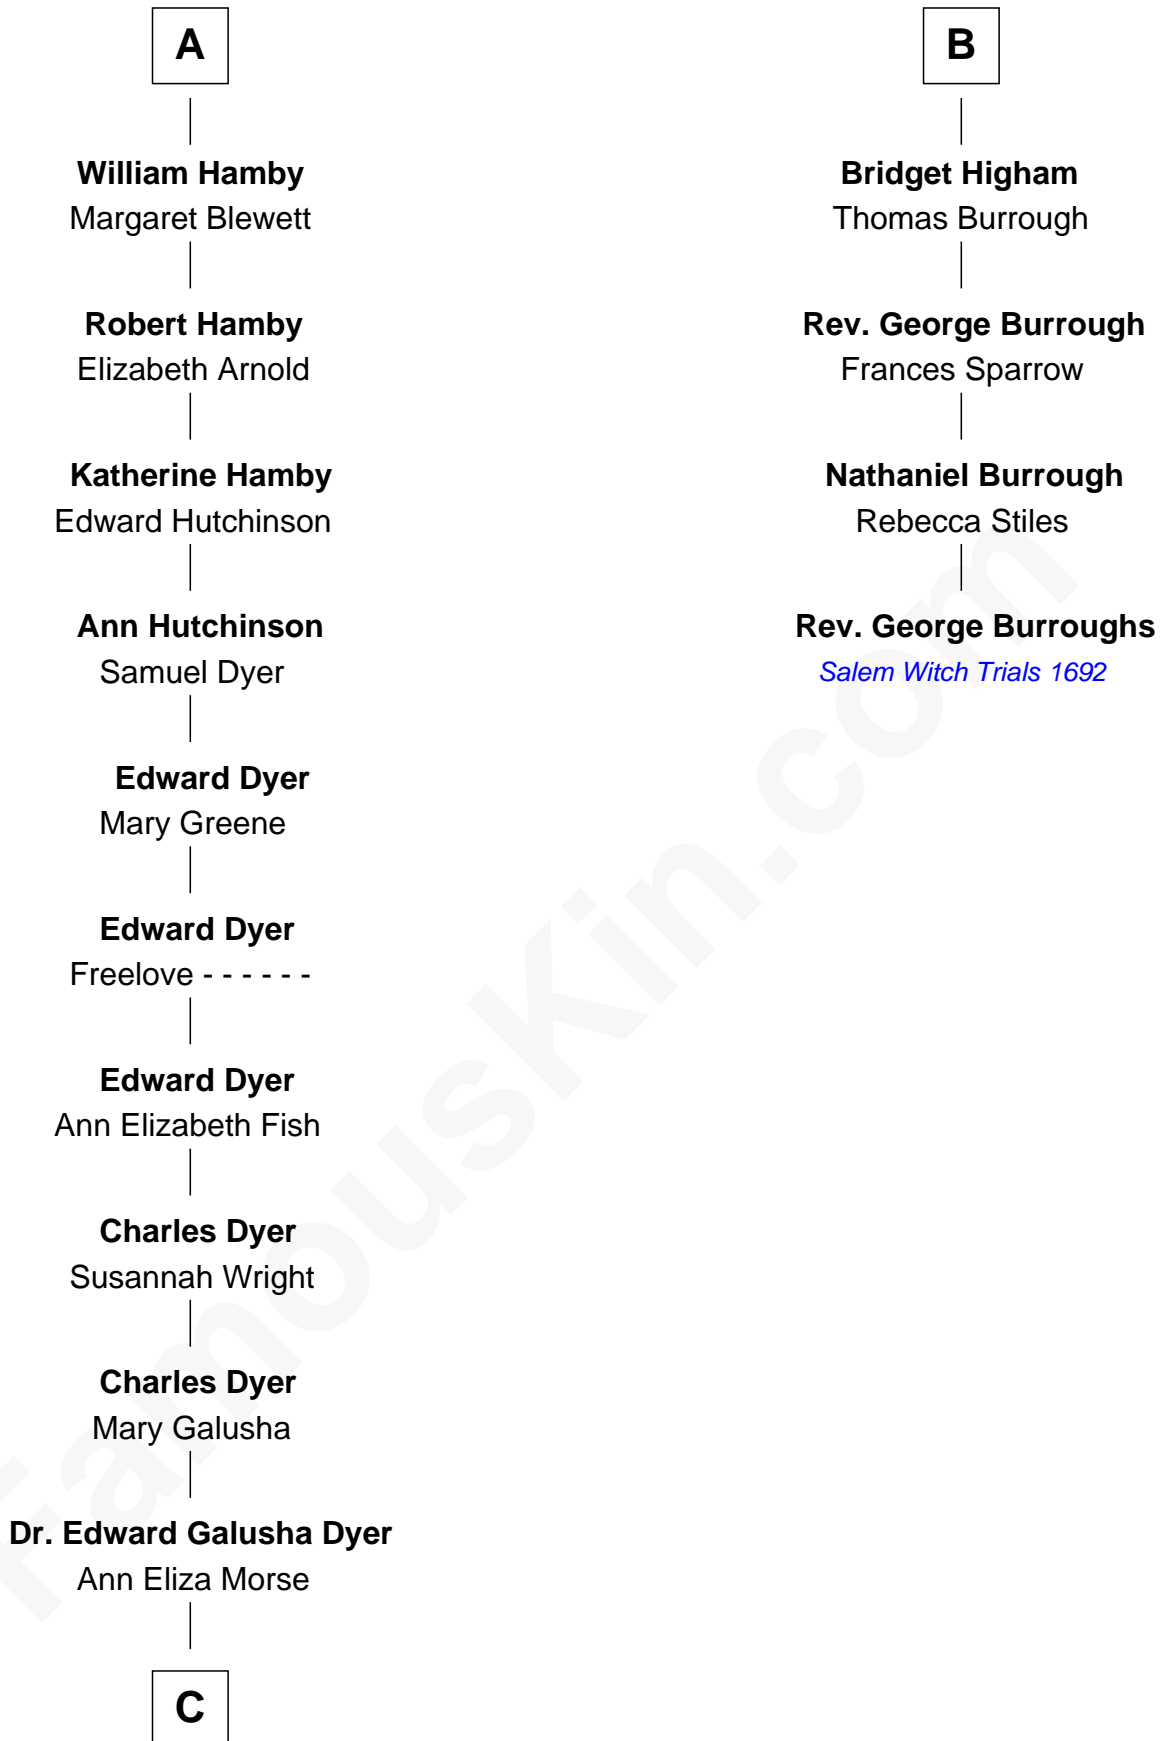

FamousKin.com

Relationship Chart of

Elisabeth Shue

TV and Movie Actress

10th cousin 11 times removed of

Rev. George Burroughs

Executed for Witchcraft, Salem 1692

C

Emily Almira Dyer
Alexander Hunter Gunn

Alexander Hunter Gunn
Harriet Grace Brewster Willcox

Mary Brewster Gunn
Adoniram Judson Wells

Anne Brewster Wells
James William Shue

Elisabeth Shue
TV and Movie Actress