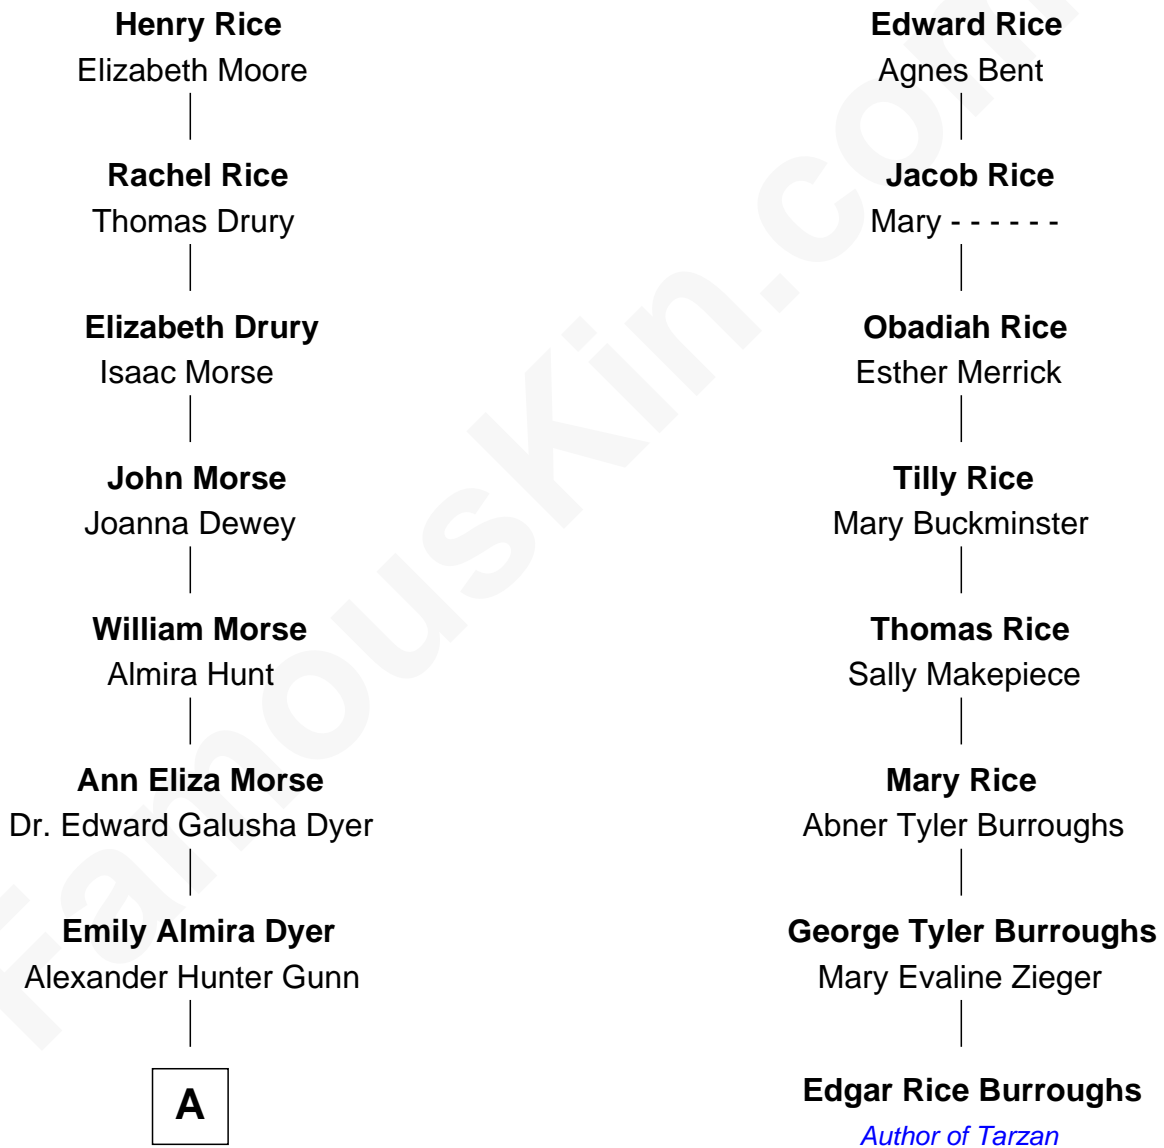

FamousKin.com Relationship Chart of

Elisabeth Shue

TV and Movie Actress

7th cousin 3 times removed of

Edgar Rice Burroughs

Author of Tarzan and John Carter

Edmund Rice
Thomasine Frost

A

—
Alexander Hunter Gunn
Harriet Grace Brewster Willcox

—
Mary Brewster Gunn
Adoniram Judson Wells

—
Anne Brewster Wells
James William Shue

—
Elisabeth Shue
TV and Movie Actress

FamousKin.com