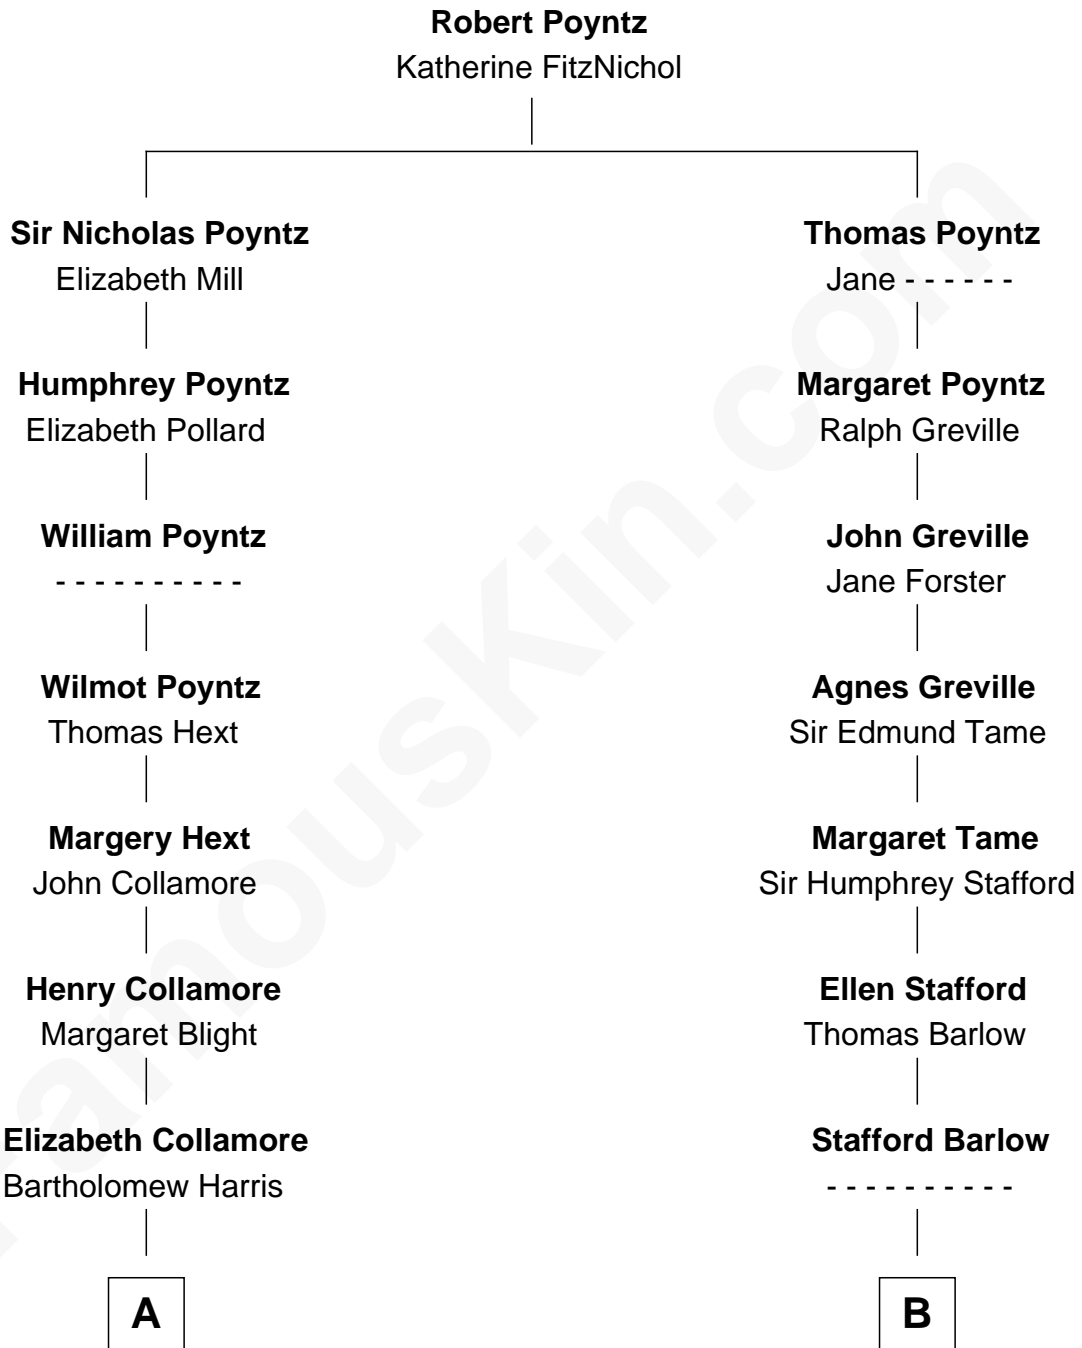

# FamousKin.com Relationship Chart of

**Elisabeth Shue**

*TV and Movie Actress*

17th cousin 1 time removed of

**Jimmy Carter**

*39th U.S. President*

C

—  
**Anne Brewster Wells**

James William Shue

—  
**Elisabeth Shue**

*TV and Movie Actress*

FamousKin.com