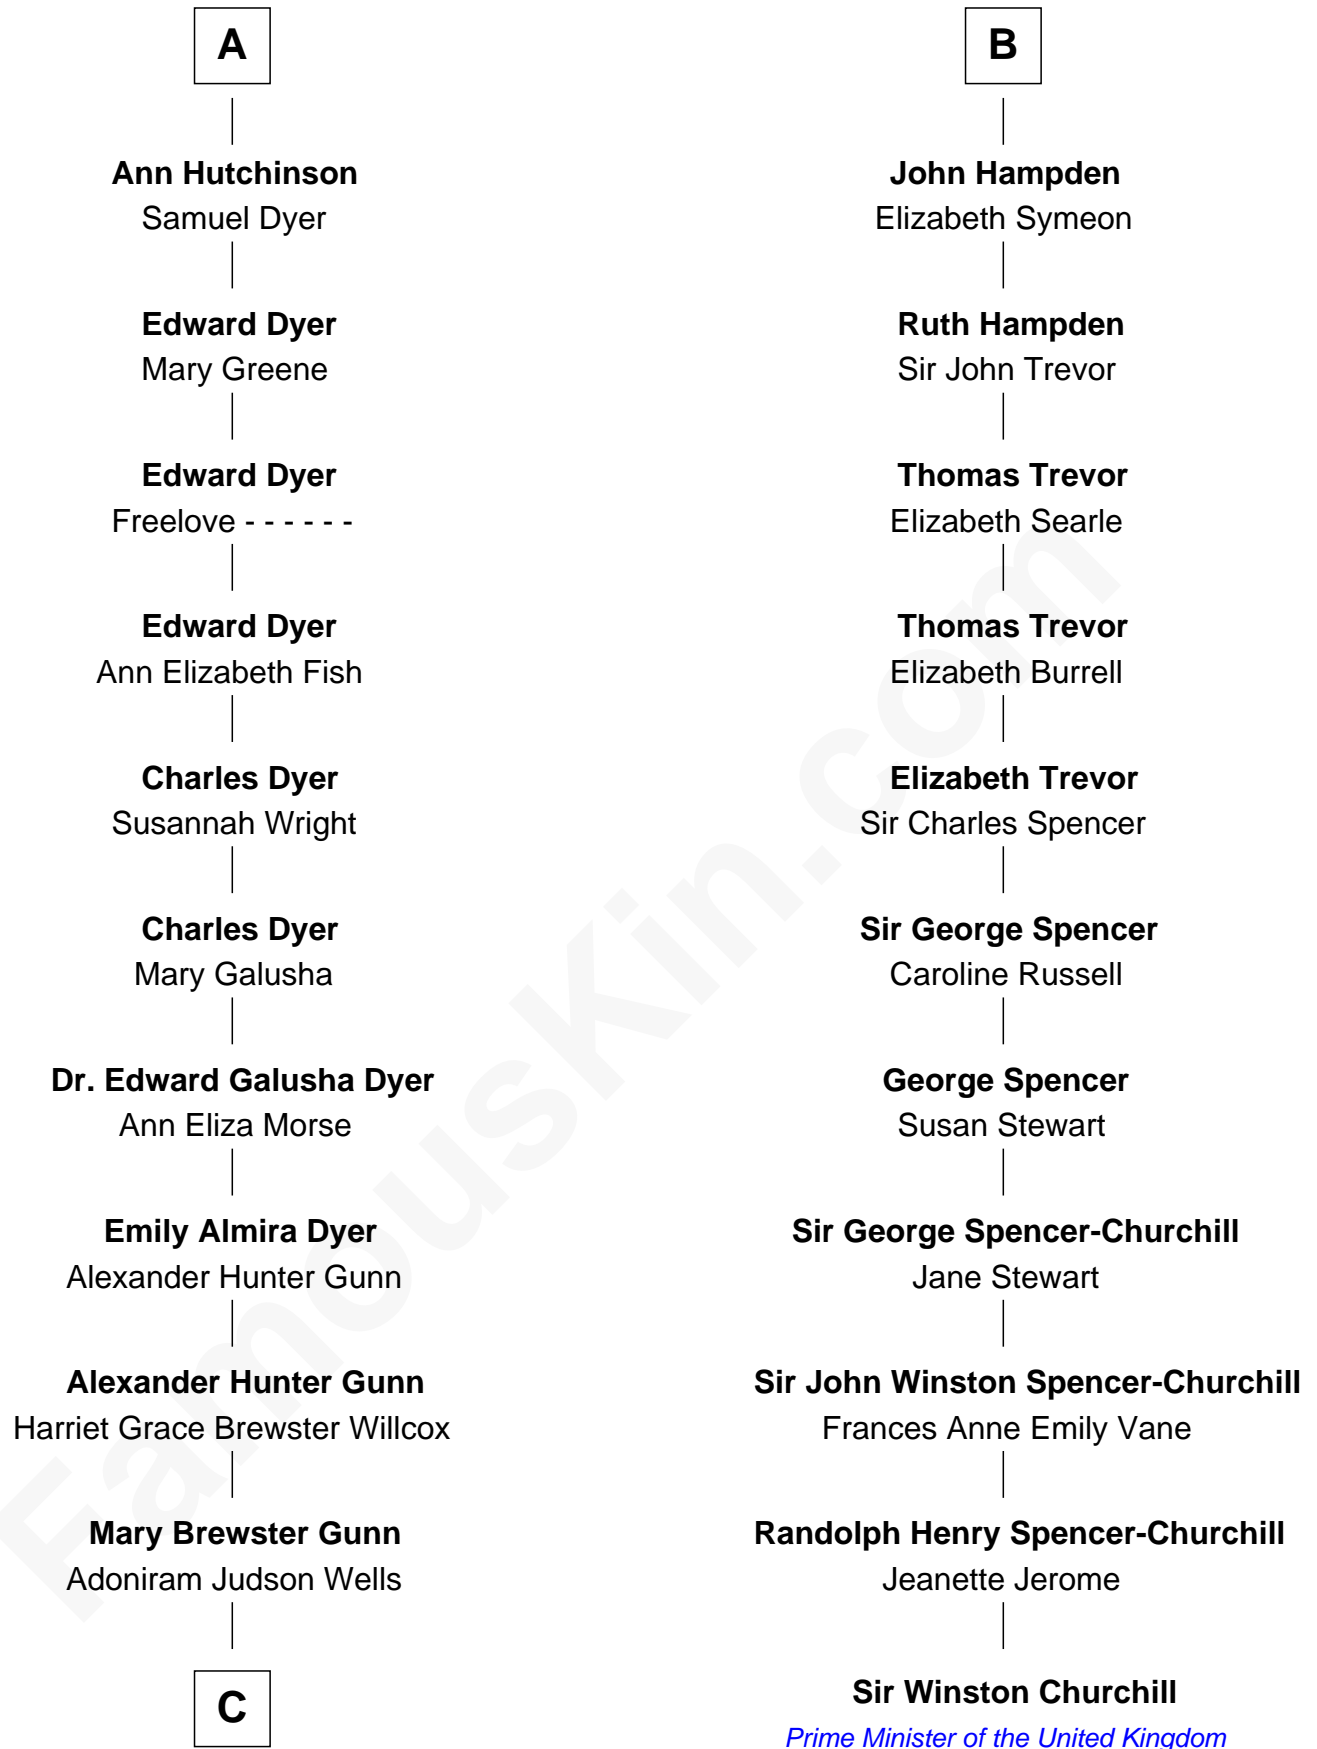

# FamousKin.com Relationship Chart of

**Elisabeth Shue**

*TV and Movie Actress*

17th cousin 1 time removed of

**Sir Winston Churchill**

*Prime Minister of the United Kingdom*

**Sir Thomas Blount**

Margaret de Gresley

**Sir Thomas Blount**

Agnes Hawley

**Anne Blount**

William Marbury

**Robert Marbury**

Katherine Williamson

**William Marbury**

Agnes Lenton

Edward Langford

**Alice Langford**

John Stradling

**Anne Stradling**

Sir John Danvers

**Anne Danvers**

Thomas Lovett

**Elizabeth Lovett**

Anthony Cave

**Anne Cave**

Griffith Hampden

**William Hampden**

Elizabeth Cromwell

**B**

C

—  
**Anne Brewster Wells**