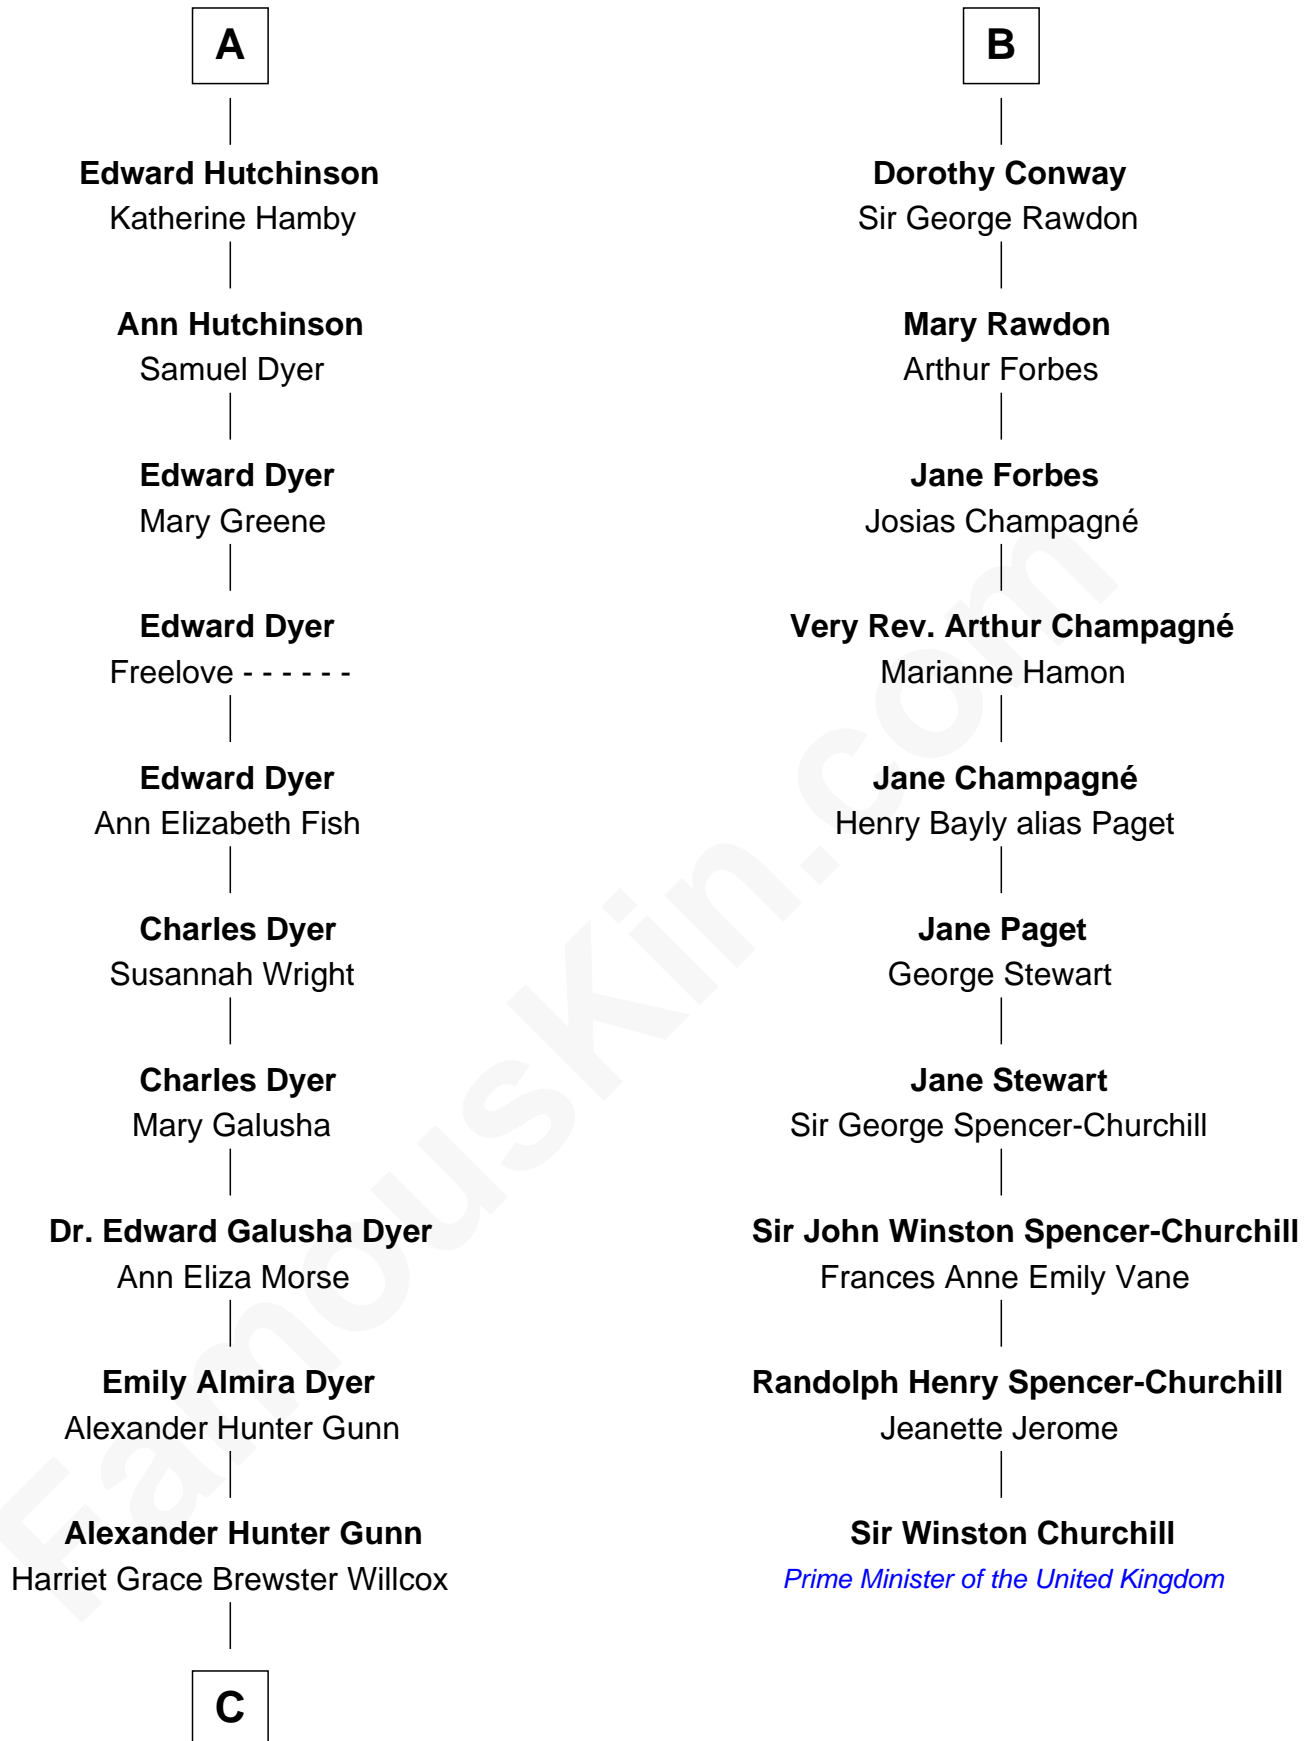

FamousKin.com Relationship Chart of

Elisabeth Shue

TV and Movie Actress

16th cousin 3 times removed of

Sir Winston Churchill

Prime Minister of the United Kingdom

Sir Walter Blount

Sancha de Ayala

Sir Thomas Blount

Margaret de Gresley

Sir Thomas Blount

Agnes Hawley

Anne Blount

William Marbury

Robert Marbury

Katherine Williamson

Elizabeth Gardiner

Anne Dudley

Sir Francis Popham

Frances Popham

Edward Conway

B

C

—
Mary Brewster Gunn
Adoniram Judson Wells

—
Anne Brewster Wells
James William Shue

—
Elisabeth Shue
TV and Movie Actress

FamousKin.com