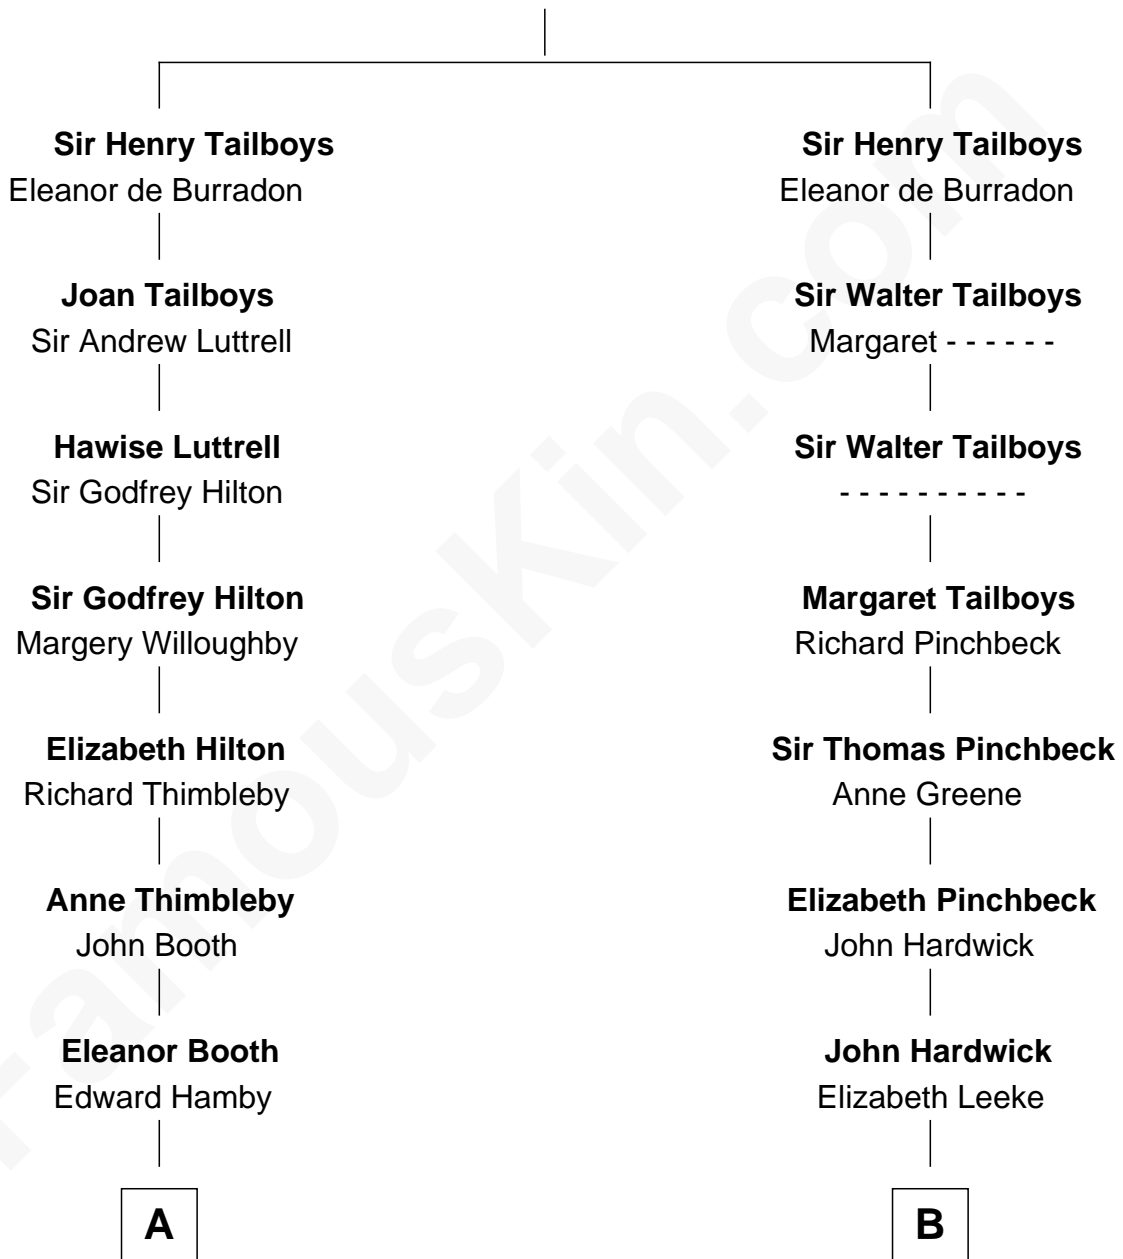

FamousKin.com Relationship Chart of

Elisabeth Shue

TV and Movie Actress

20th cousin 1 time removed of

Sir Winston Churchill

Prime Minister of the United Kingdom

William Tailboys

C

Emily Almira Dyer
Alexander Hunter Gunn

Alexander Hunter Gunn
Harriet Grace Brewster Willcox

Mary Brewster Gunn
Adoniram Judson Wells

Anne Brewster Wells
James William Shue

Elisabeth Shue
TV and Movie Actress