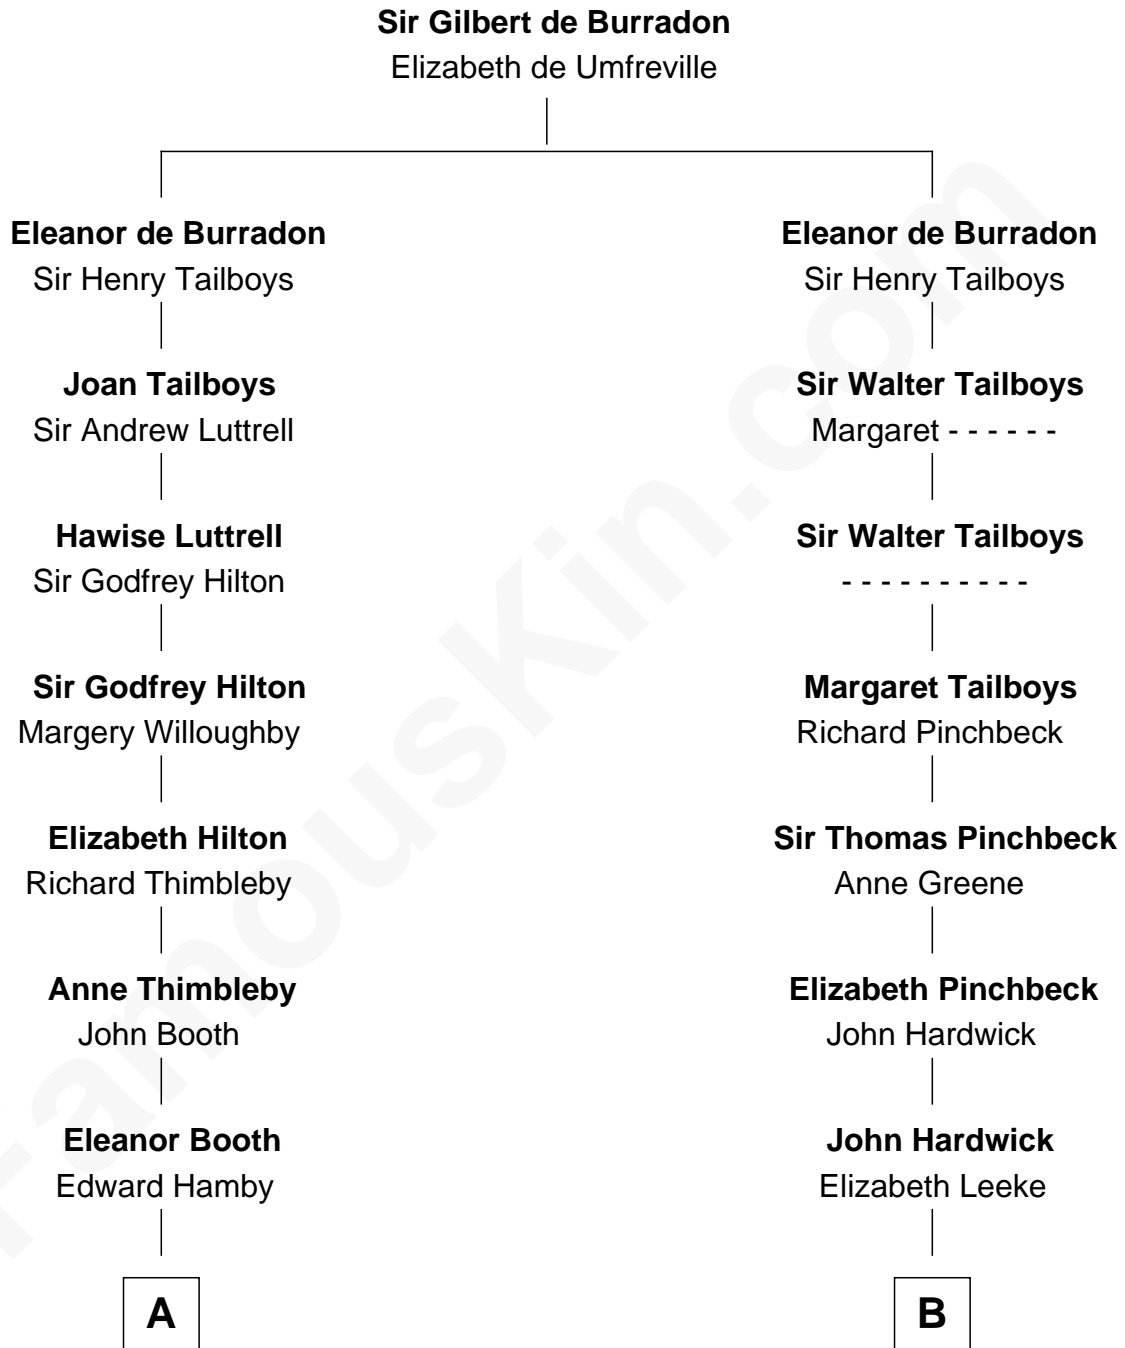

FamousKin.com Relationship Chart of

Elisabeth Shue

TV and Movie Actress

20th cousin 1 time removed of

Sir Winston Churchill

Prime Minister of the United Kingdom

C

Emily Almira Dyer
Alexander Hunter Gunn

Alexander Hunter Gunn
Harriet Grace Brewster Willcox

Mary Brewster Gunn
Adoniram Judson Wells

Anne Brewster Wells
James William Shue

Elisabeth Shue
TV and Movie Actress

D

Sir George Spencer-Churchill
Jane Stewart