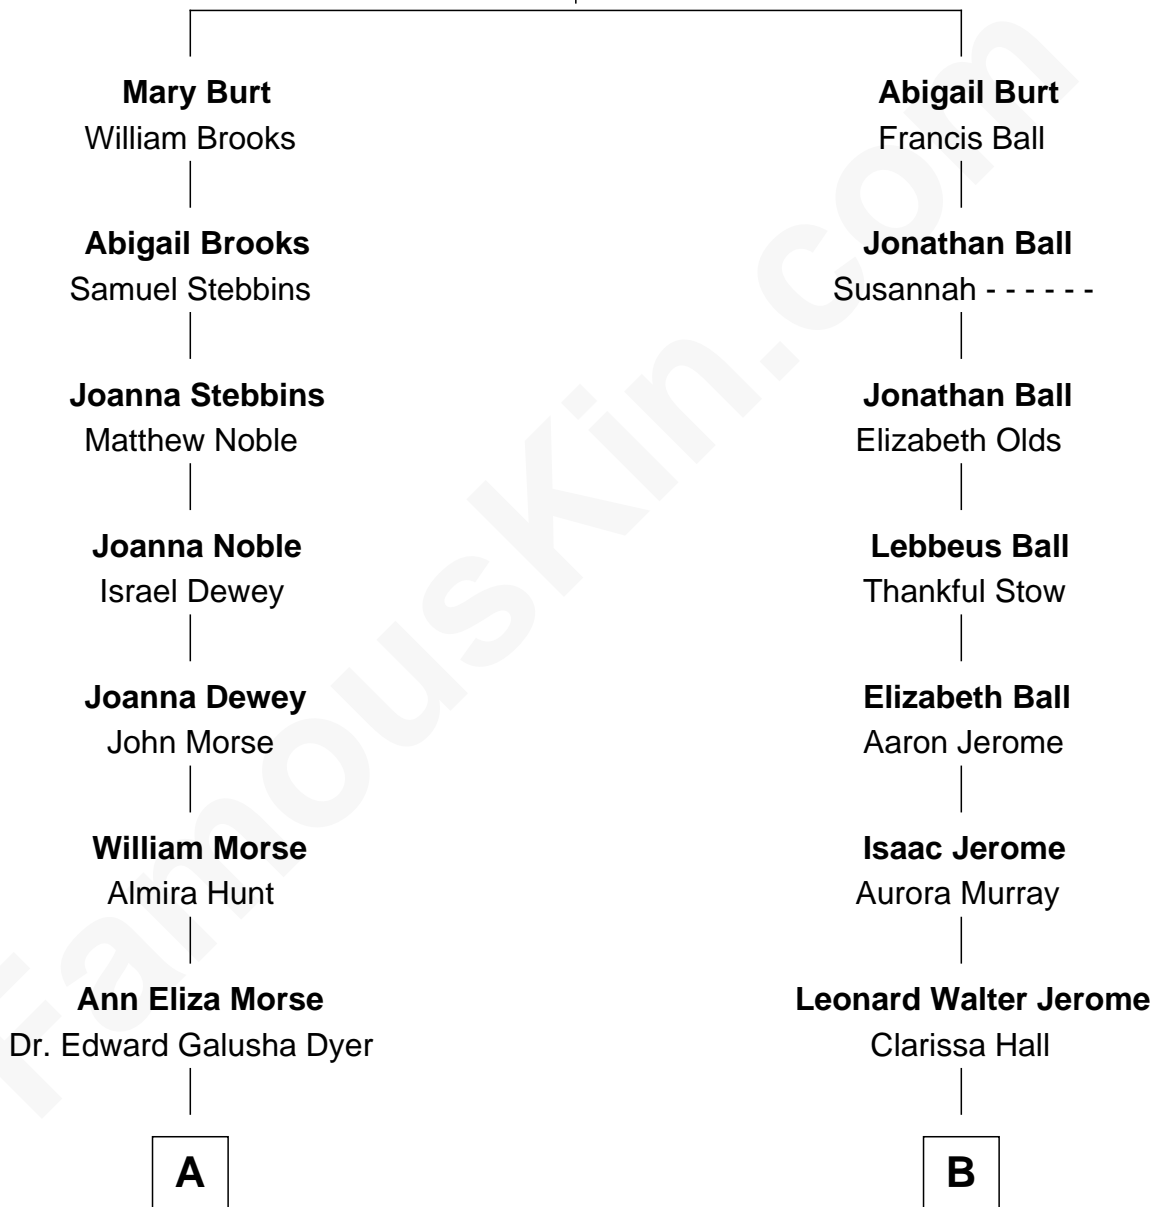

FamousKin.com Relationship Chart of

Elisabeth Shue

TV and Movie Actress

8th cousin 3 times removed of

Sir Winston Churchill

Prime Minister of the United Kingdom

Henry Burt
Eulalia Marche

A

Emily Almira Dyer
Alexander Hunter Gunn

Alexander Hunter Gunn
Harriet Grace Brewster Willcox

Mary Brewster Gunn
Adoniram Judson Wells

Anne Brewster Wells
James William Shue

Elisabeth Shue
TV and Movie Actress