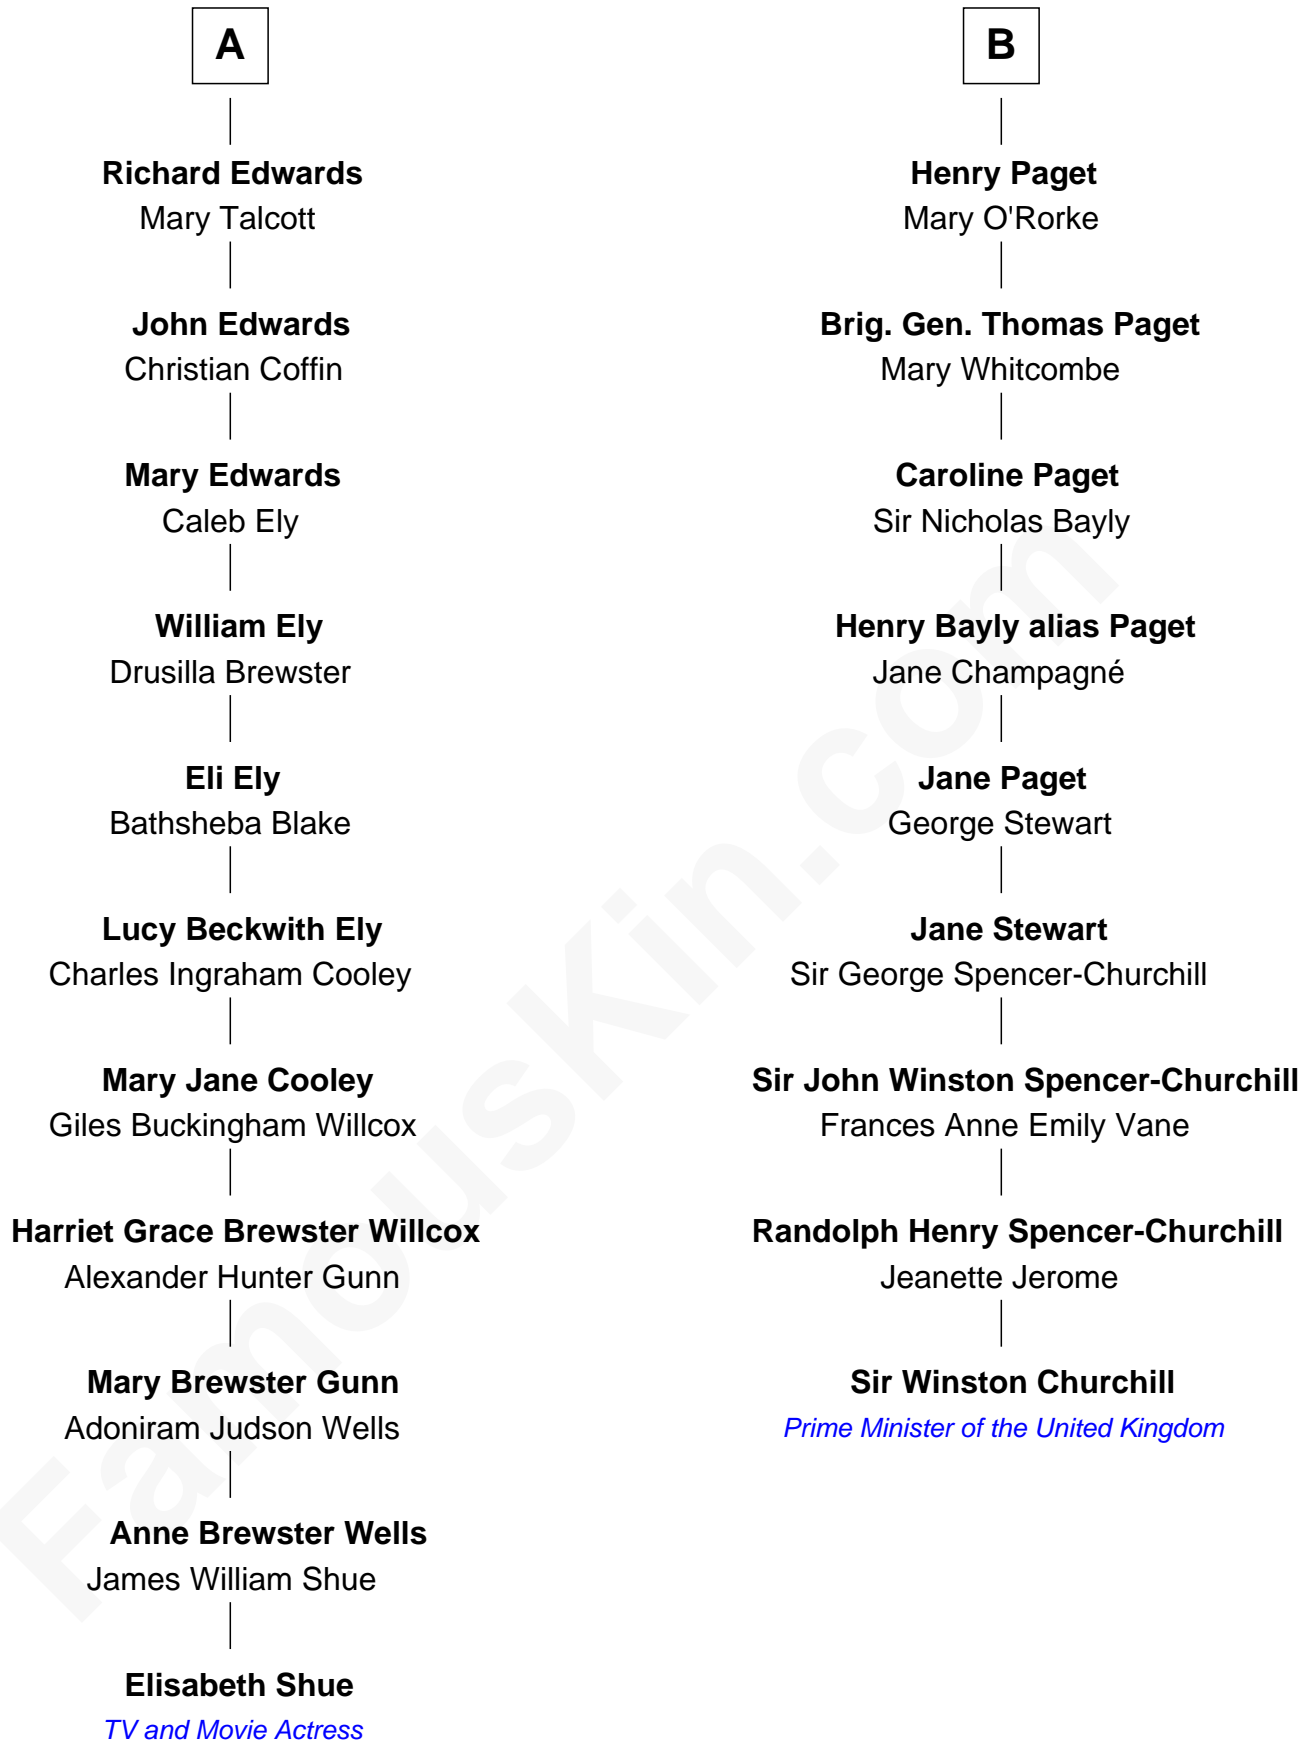

FamousKin.com Relationship Chart of

Elisabeth Shue

TV and Movie Actress

15th cousin 2 times removed of

Sir Winston Churchill

Prime Minister of the United Kingdom

Elisabeth Shue photo by [Joi](#) (CC BY-SA 3.0)