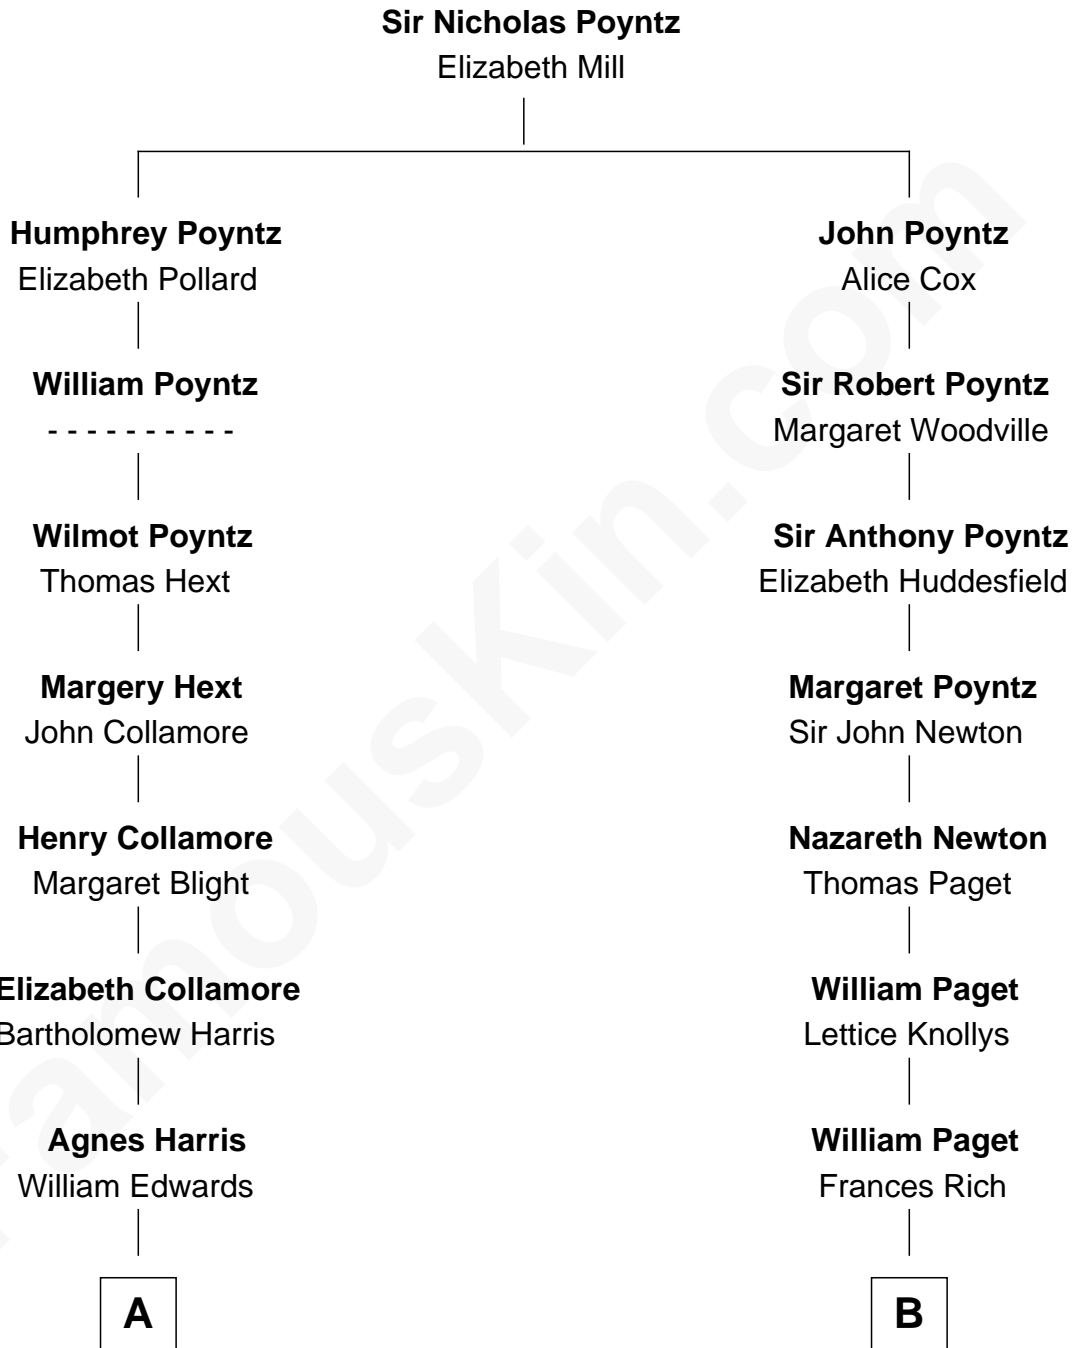

FamousKin.com Relationship Chart of

Elisabeth Shue

TV and Movie Actress

15th cousin 2 times removed of

Sir Winston Churchill

Prime Minister of the United Kingdom

Elisabeth Shue photo by [Joi](#) (CC BY-SA 3.0)