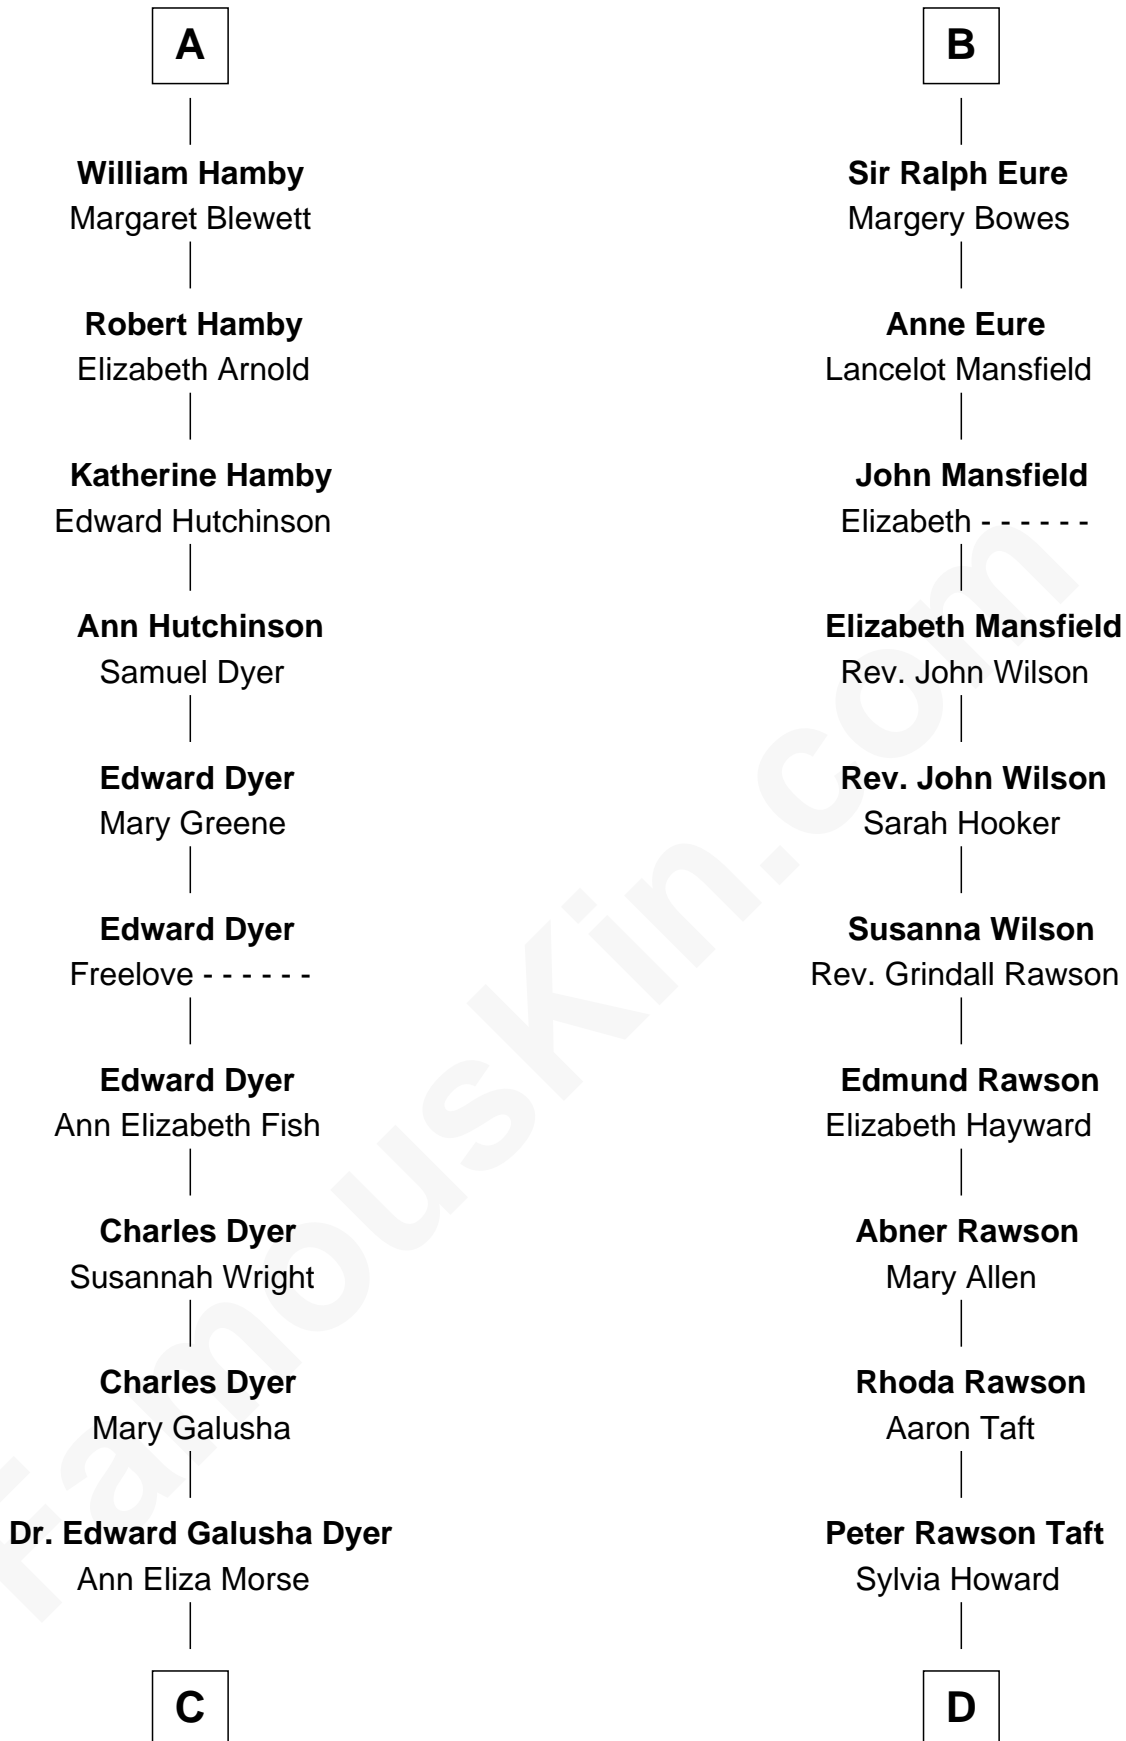

FamousKin.com Relationship Chart of

Elisabeth Shue

TV and Movie Actress

18th cousin 3 times removed of

William Howard Taft

27th U.S. President

Sir Philip le Despencer

Joan de Cobham

Sir William Eure

Sir Ralph Eure

Muriel Hastings

Sir William Eure

Elizabeth Willoughby

B

C

Emily Almira Dyer
Alexander Hunter Gunn

Alexander Hunter Gunn
Harriet Grace Brewster Willcox

Mary Brewster Gunn
Adoniram Judson Wells

Anne Brewster Wells
James William Shue

Elisabeth Shue
TV and Movie Actress

D

Alphonso Taft
Louisa Maria Torrey

William Howard Taft
27th U.S. President