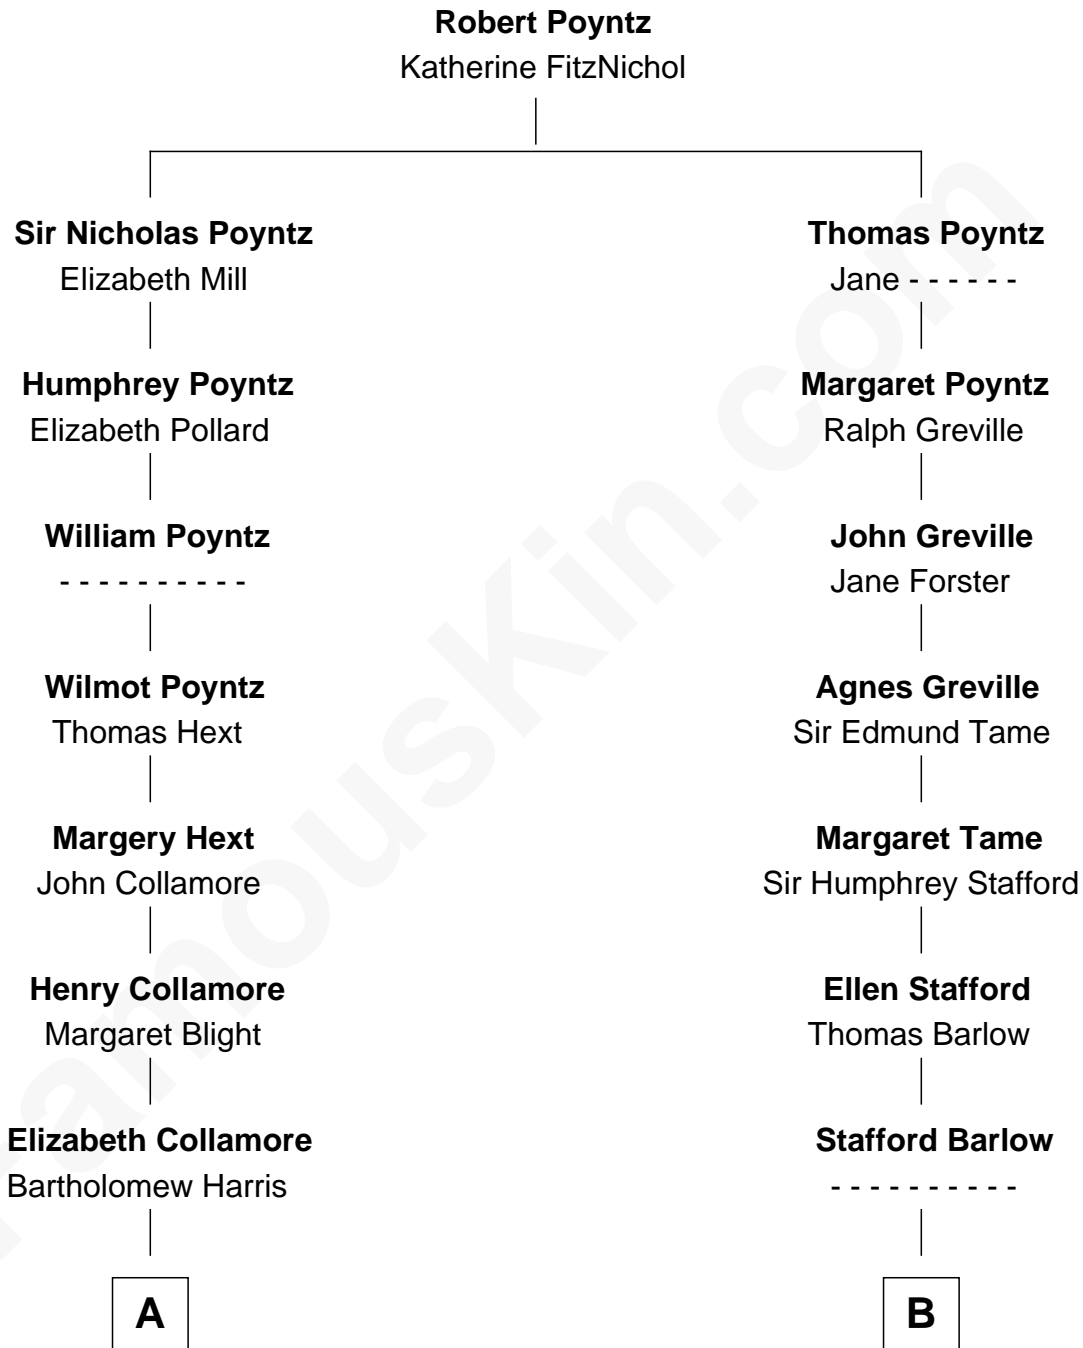

FamousKin.com Relationship Chart of

Elisabeth Shue

TV and Movie Actress

18th cousin of

Mitt Romney

70th Governor of Massachusetts

C

Anne Brewster Wells
James William Shue

Elisabeth Shue
TV and Movie Actress

D

George Wilcken Romney
Lenore Emily LaFount

Mitt Romney
70th Governor of Massachusetts

FamousKin.com