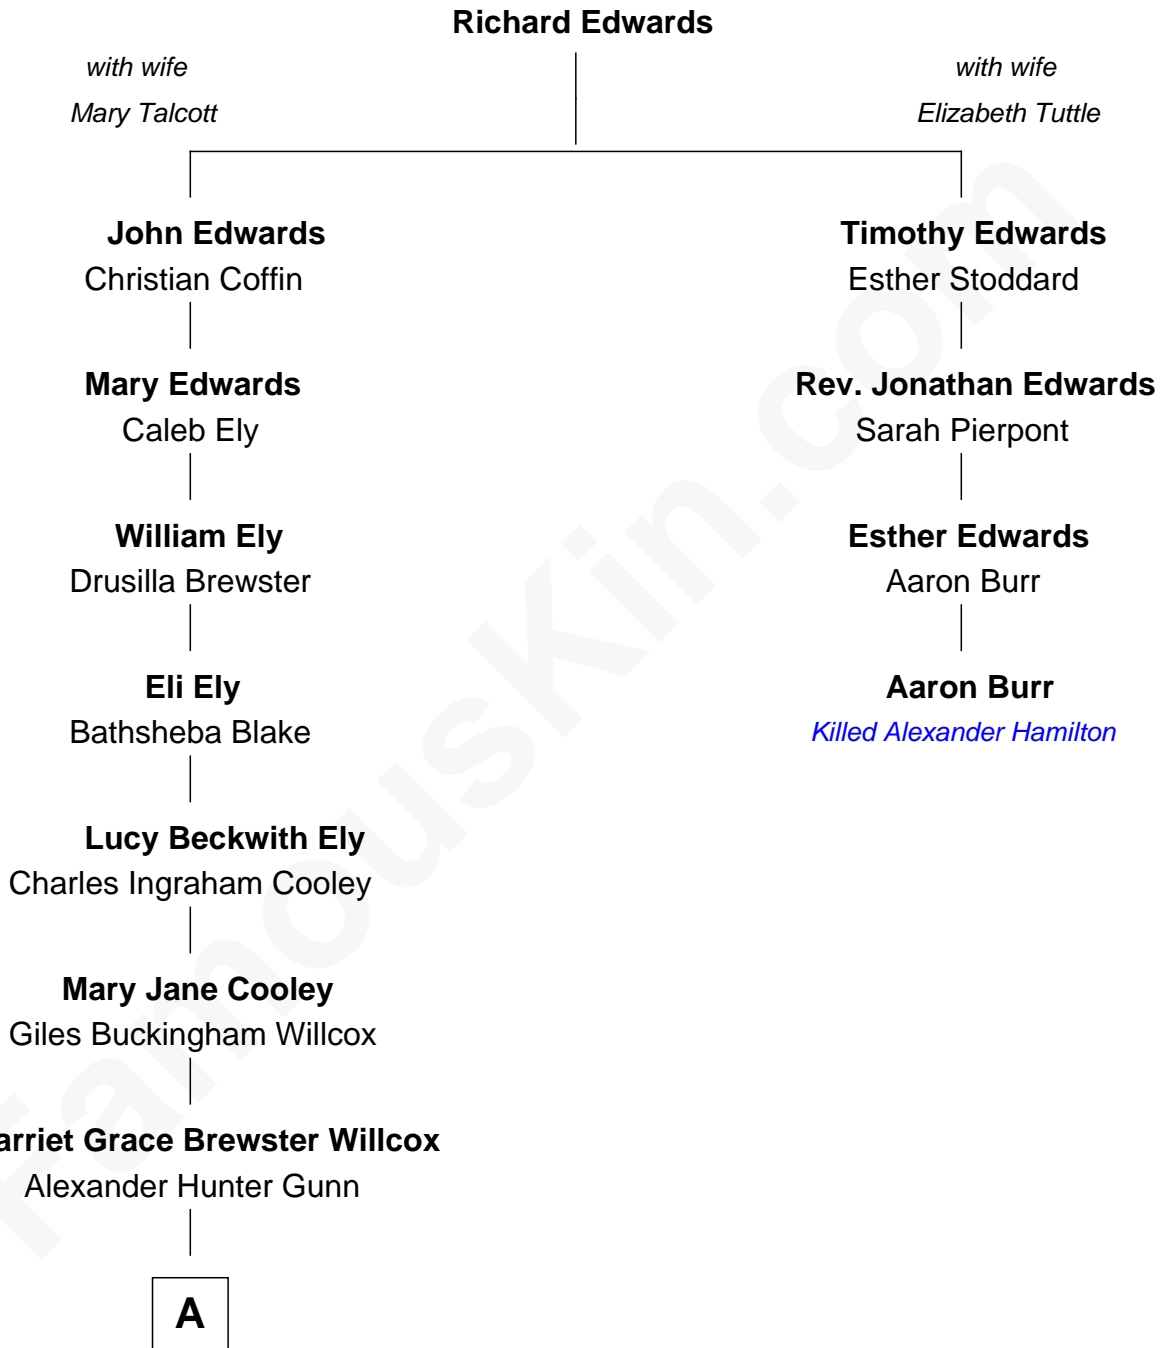

FamousKin.com Relationship Chart of

Elisabeth Shue

TV and Movie Actress

3rd cousin 6 times removed of

Aaron Burr

Killed Alexander Hamilton

A

—
Mary Brewster Gunn
Adoniram Judson Wells

—
Anne Brewster Wells
James William Shue

—
Elisabeth Shue
TV and Movie Actress

FamousKin.com