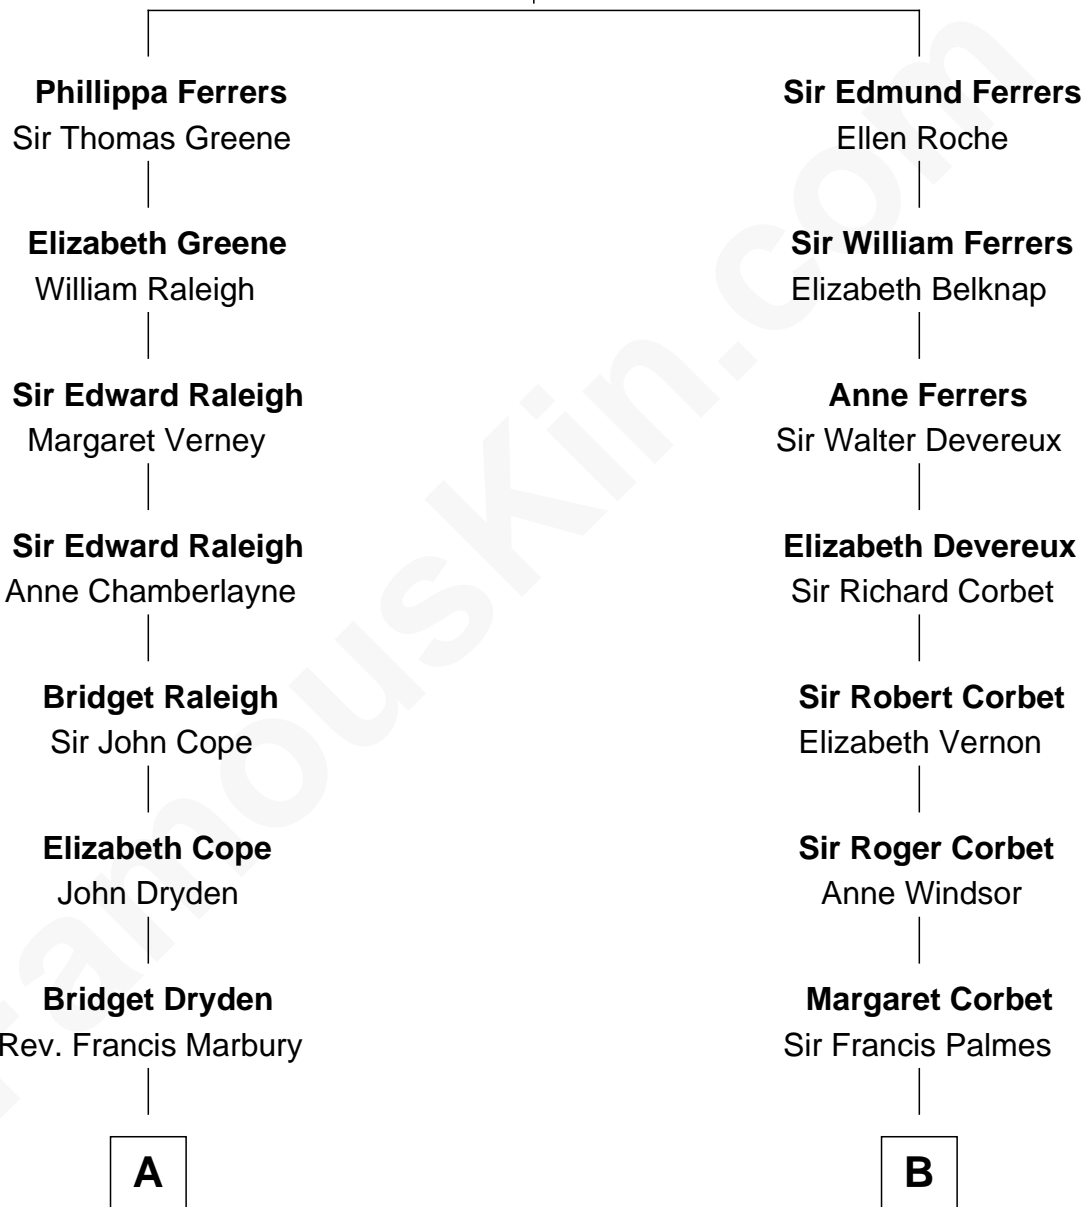

# FamousKin.com Relationship Chart of

**Elisabeth Shue**

*TV and Movie Actress*

17th cousin 3 times removed of

**John D. Rockefeller**

*Founder of the Standard Oil Company*

**Robert de Ferrers**  
Margaret Despencer

**C**

—  
**Alexander Hunter Gunn**  
Harriet Grace Brewster Willcox

—  
**Mary Brewster Gunn**  
Adoniram Judson Wells

—  
**Anne Brewster Wells**  
James William Shue

—  
**Elisabeth Shue**  
*TV and Movie Actress*