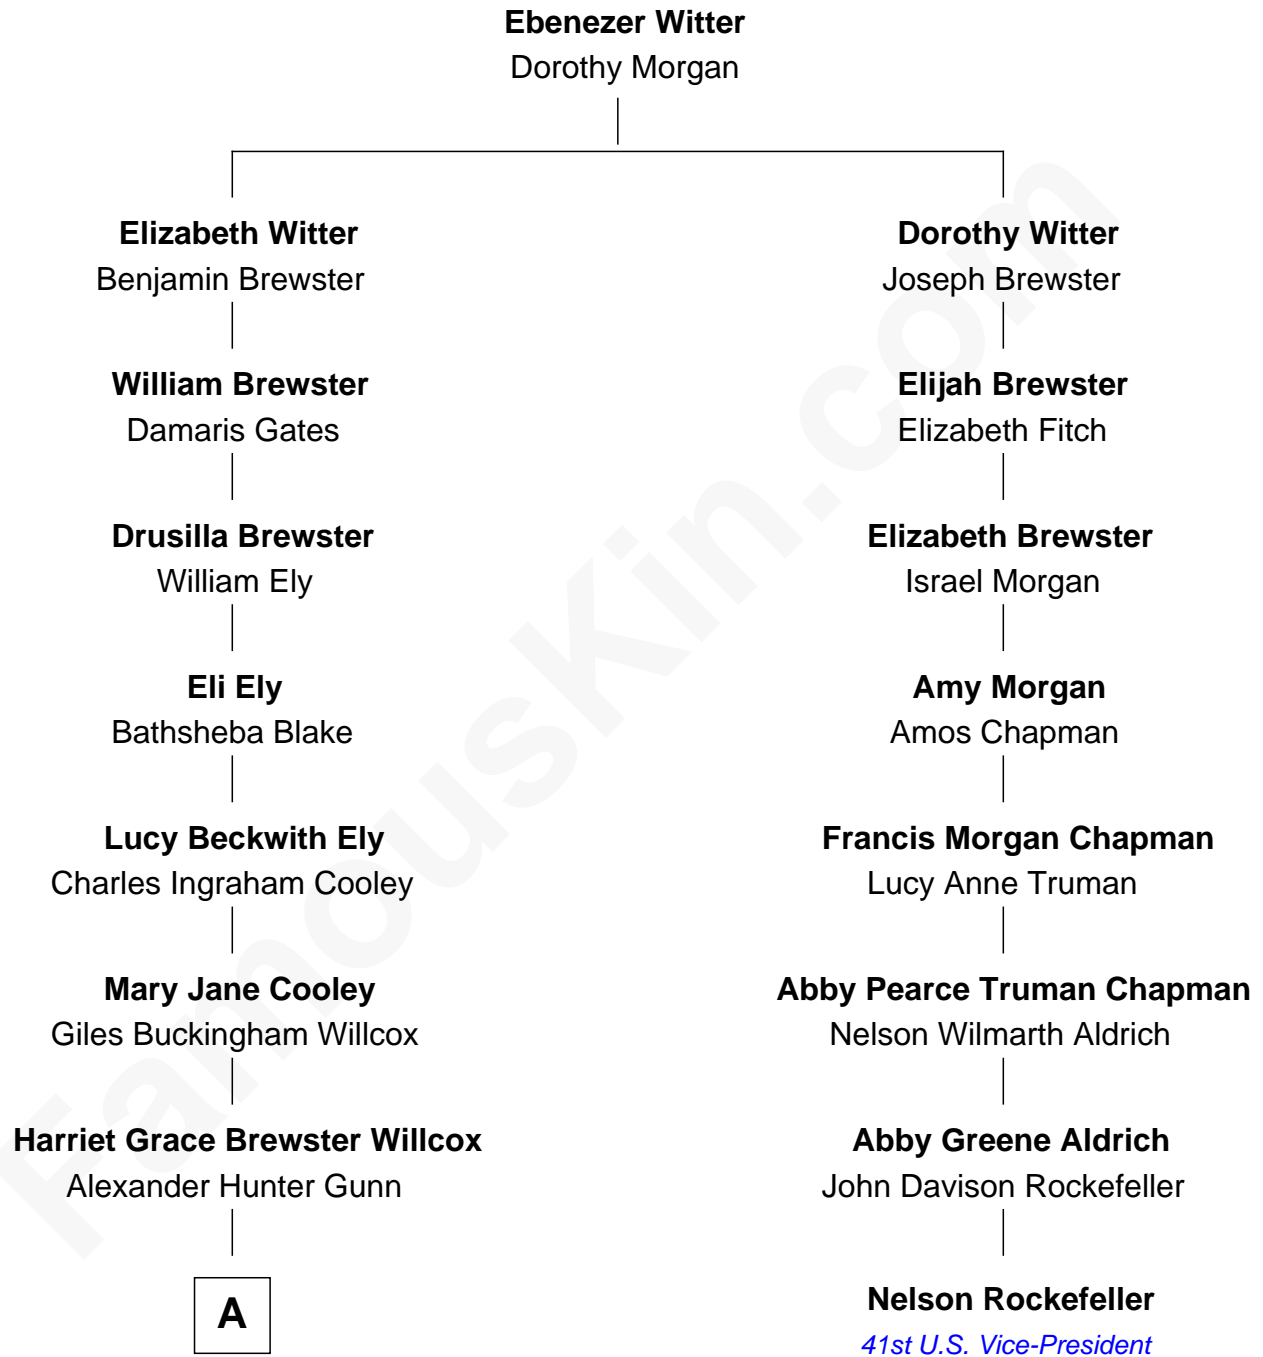

# FamousKin.com Relationship Chart of

**Elisabeth Shue**

*TV and Movie Actress*

7th cousin 2 times removed of

**Nelson Rockefeller**

*41st U.S. Vice-President*

A

—  
**Mary Brewster Gunn**  
Adoniram Judson Wells

—  
**Anne Brewster Wells**  
James William Shue

—  
**Elisabeth Shue**  
*TV and Movie Actress*

FamousKin.com