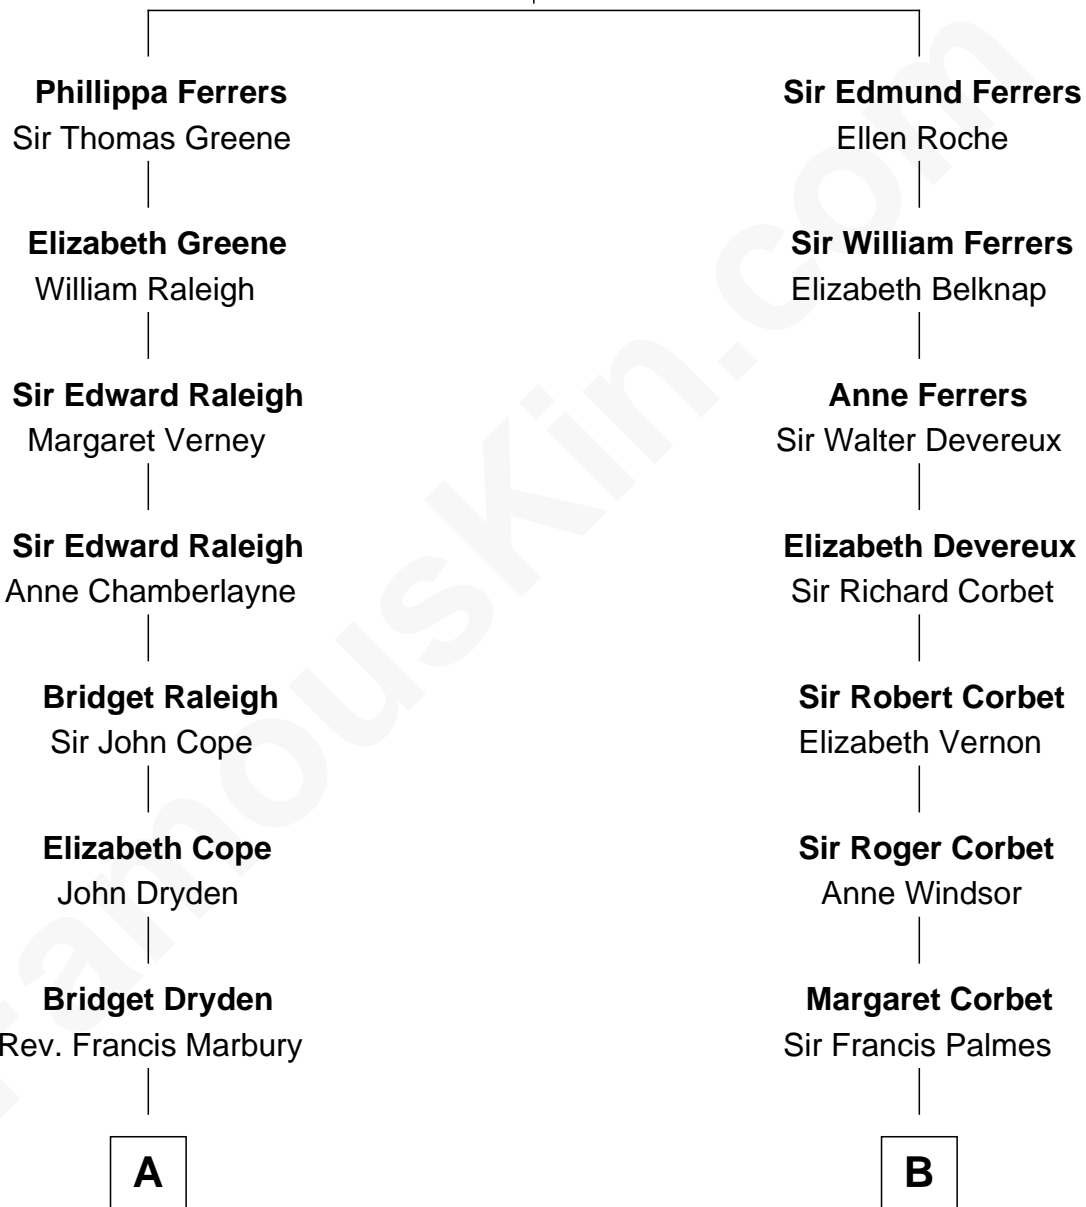

## Relationship Chart of

**Elisabeth Shue**

*TV and Movie Actress*

19th cousin 1 time removed of

**Nelson Rockefeller**

*41st U.S. Vice-President*

**Robert de Ferrers**  
Margaret Despencer

**C**

**Alexander Hunter Gunn**  
Harriet Grace Brewster Willcox

**Mary Brewster Gunn**  
Adoniram Judson Wells

**Anne Brewster Wells**  
James William Shue

**Elisabeth Shue**  
*TV and Movie Actress*

**D**

**John Davison Rockefeller**  
Laura Celestia Spelman

**John Davison Rockefeller**  
Abby Greene Aldrich

**Nelson Rockefeller**  
*41st U.S. Vice-President*