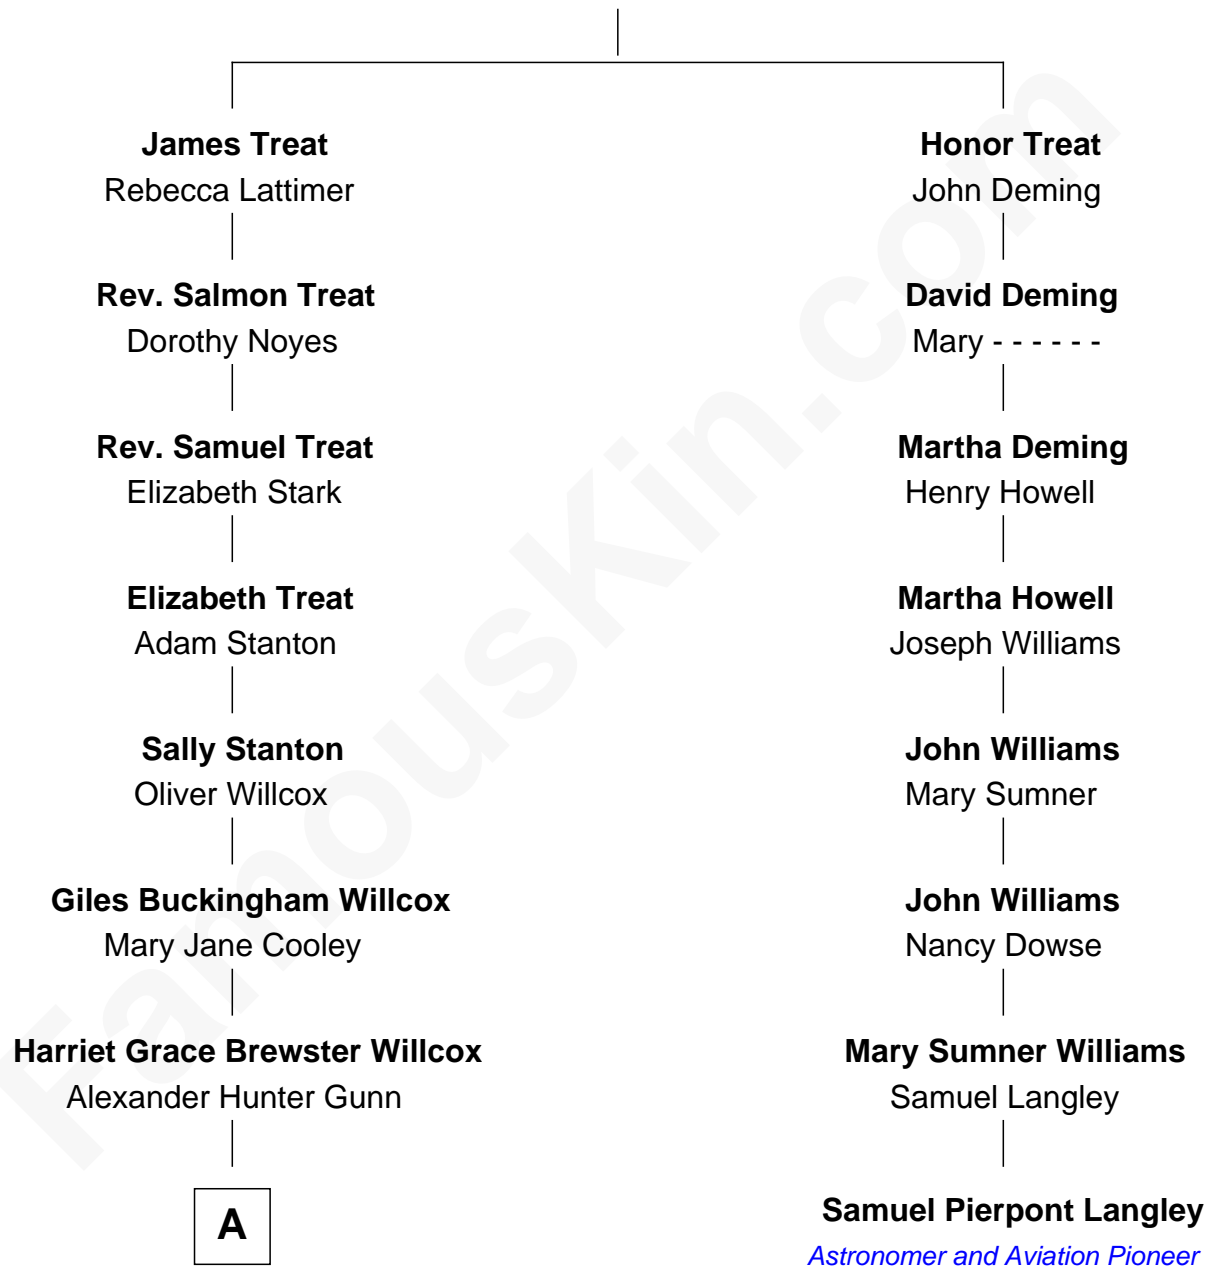

FamousKin.com Relationship Chart of

Elisabeth Shue

TV and Movie Actress

7th cousin 2 times removed of

Samuel Pierpont Langley

Astronomer and Aviation Pioneer

Richard Treat

Alice Gaylord

A

—
Mary Brewster Gunn
Adoniram Judson Wells

—
Anne Brewster Wells
James William Shue

—
Elisabeth Shue
TV and Movie Actress

FamousKin.com