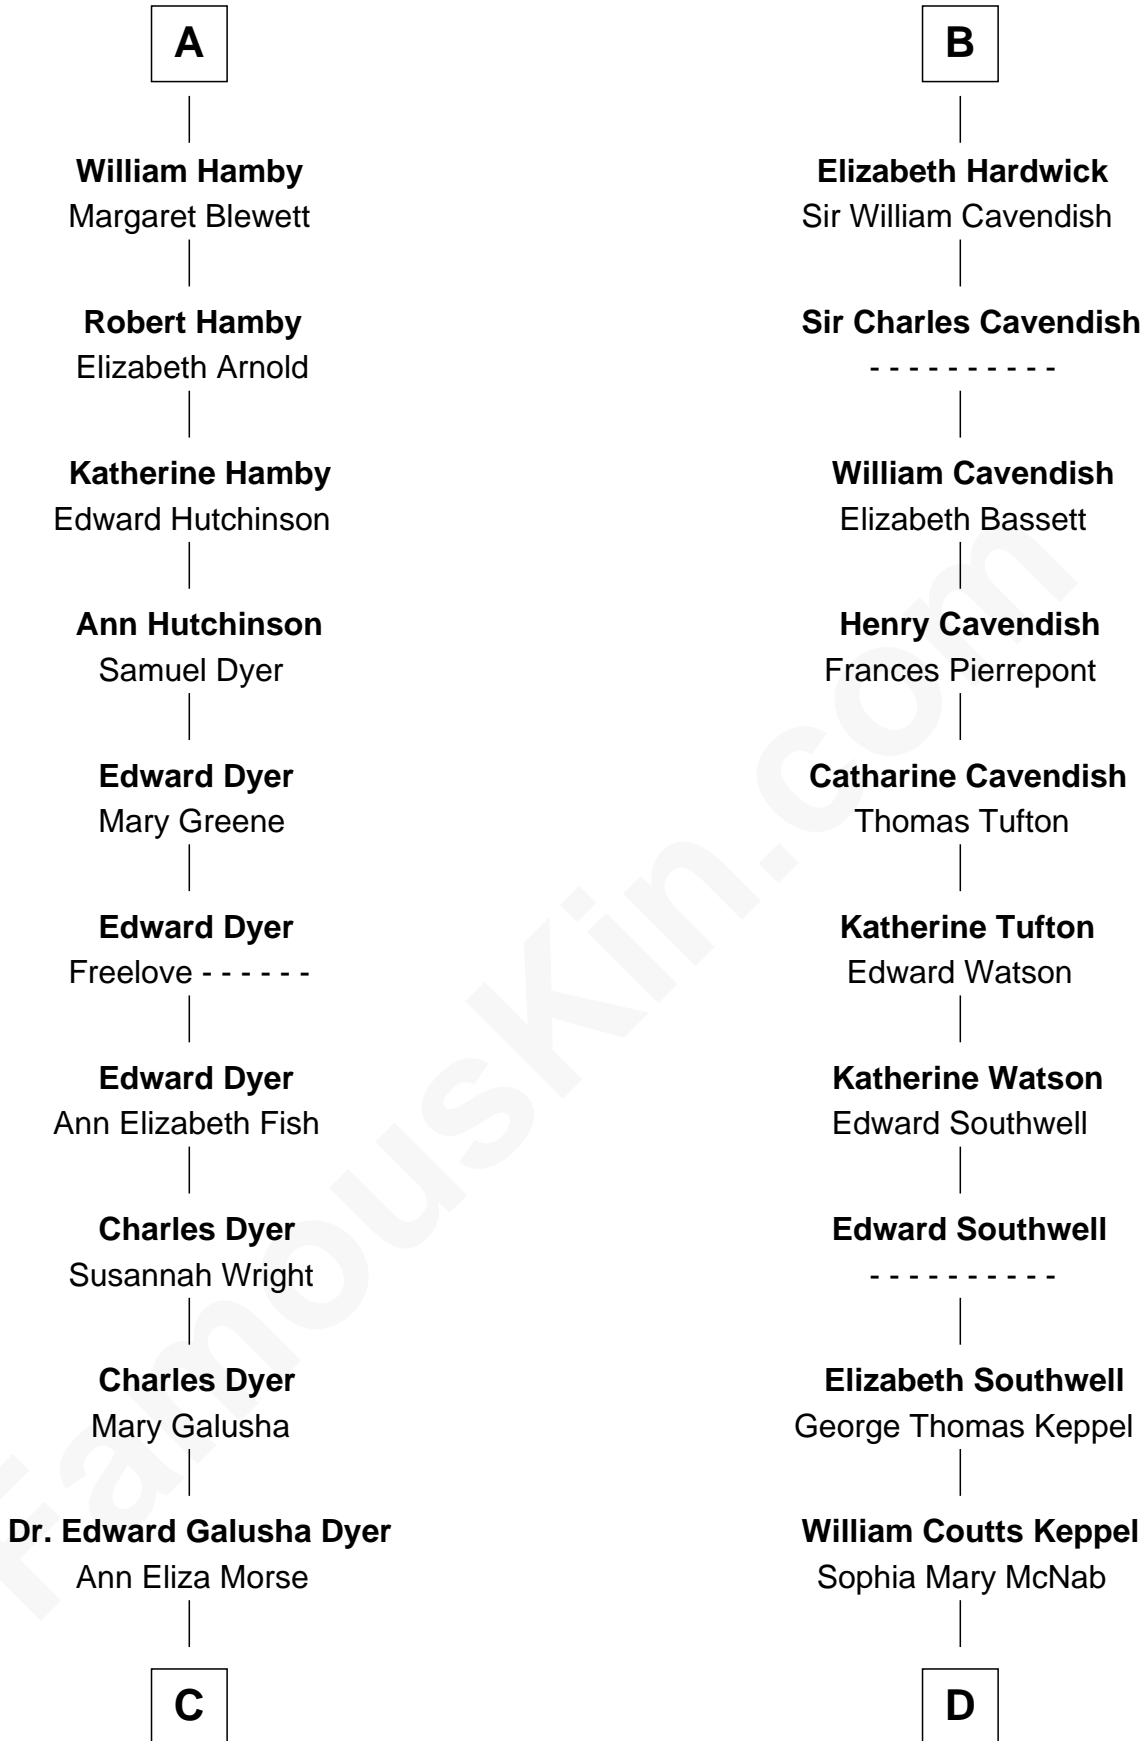

# FamousKin.com Relationship Chart of

**Elisabeth Shue**

*TV and Movie Actress*

20th cousin 1 time removed of

**Camilla Parker Bowles**

*Queen Consort of the United Kingdom*

**William Tailboys**

**C**

**Emily Almira Dyer**  
Alexander Hunter Gunn

**Alexander Hunter Gunn**  
Harriet Grace Brewster Willcox

**Mary Brewster Gunn**  
Adoniram Judson Wells

**Anne Brewster Wells**  
James William Shue

**Elisabeth Shue**  
*TV and Movie Actress*