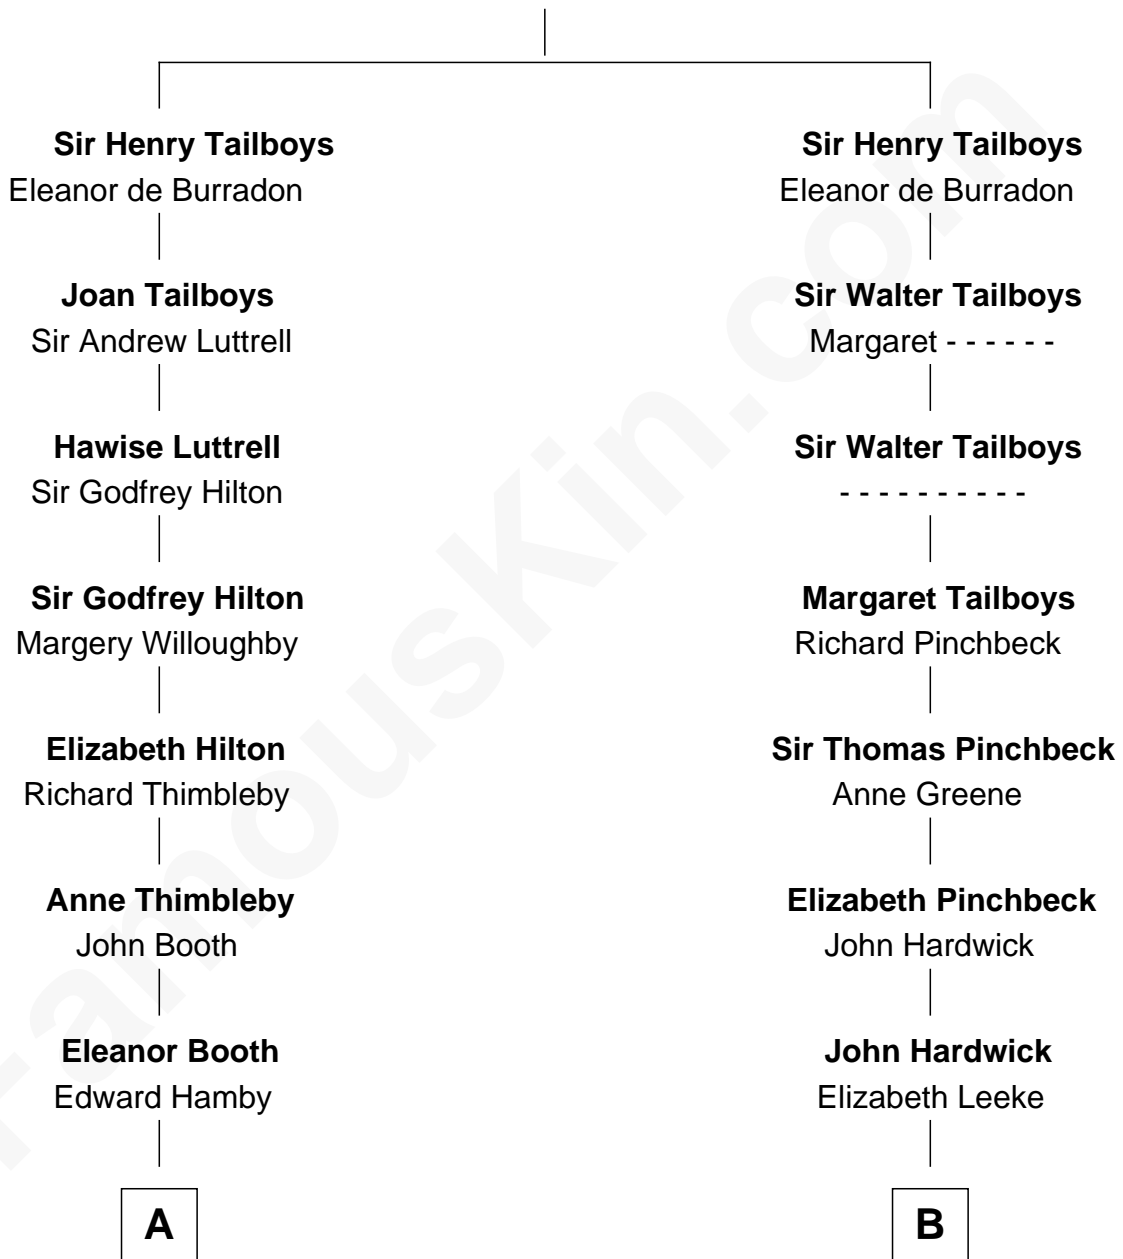

# FamousKin.com Relationship Chart of

**Elisabeth Shue**

*TV and Movie Actress*

20th cousin 1 time removed of

**Camilla Parker Bowles**

*Queen Consort of the United Kingdom*

**William Tailboys**

**C**

**Emily Almira Dyer**  
Alexander Hunter Gunn

**Alexander Hunter Gunn**  
Harriet Grace Brewster Willcox

**Mary Brewster Gunn**  
Adoniram Judson Wells

**Anne Brewster Wells**  
James William Shue

**Elisabeth Shue**  
*TV and Movie Actress*