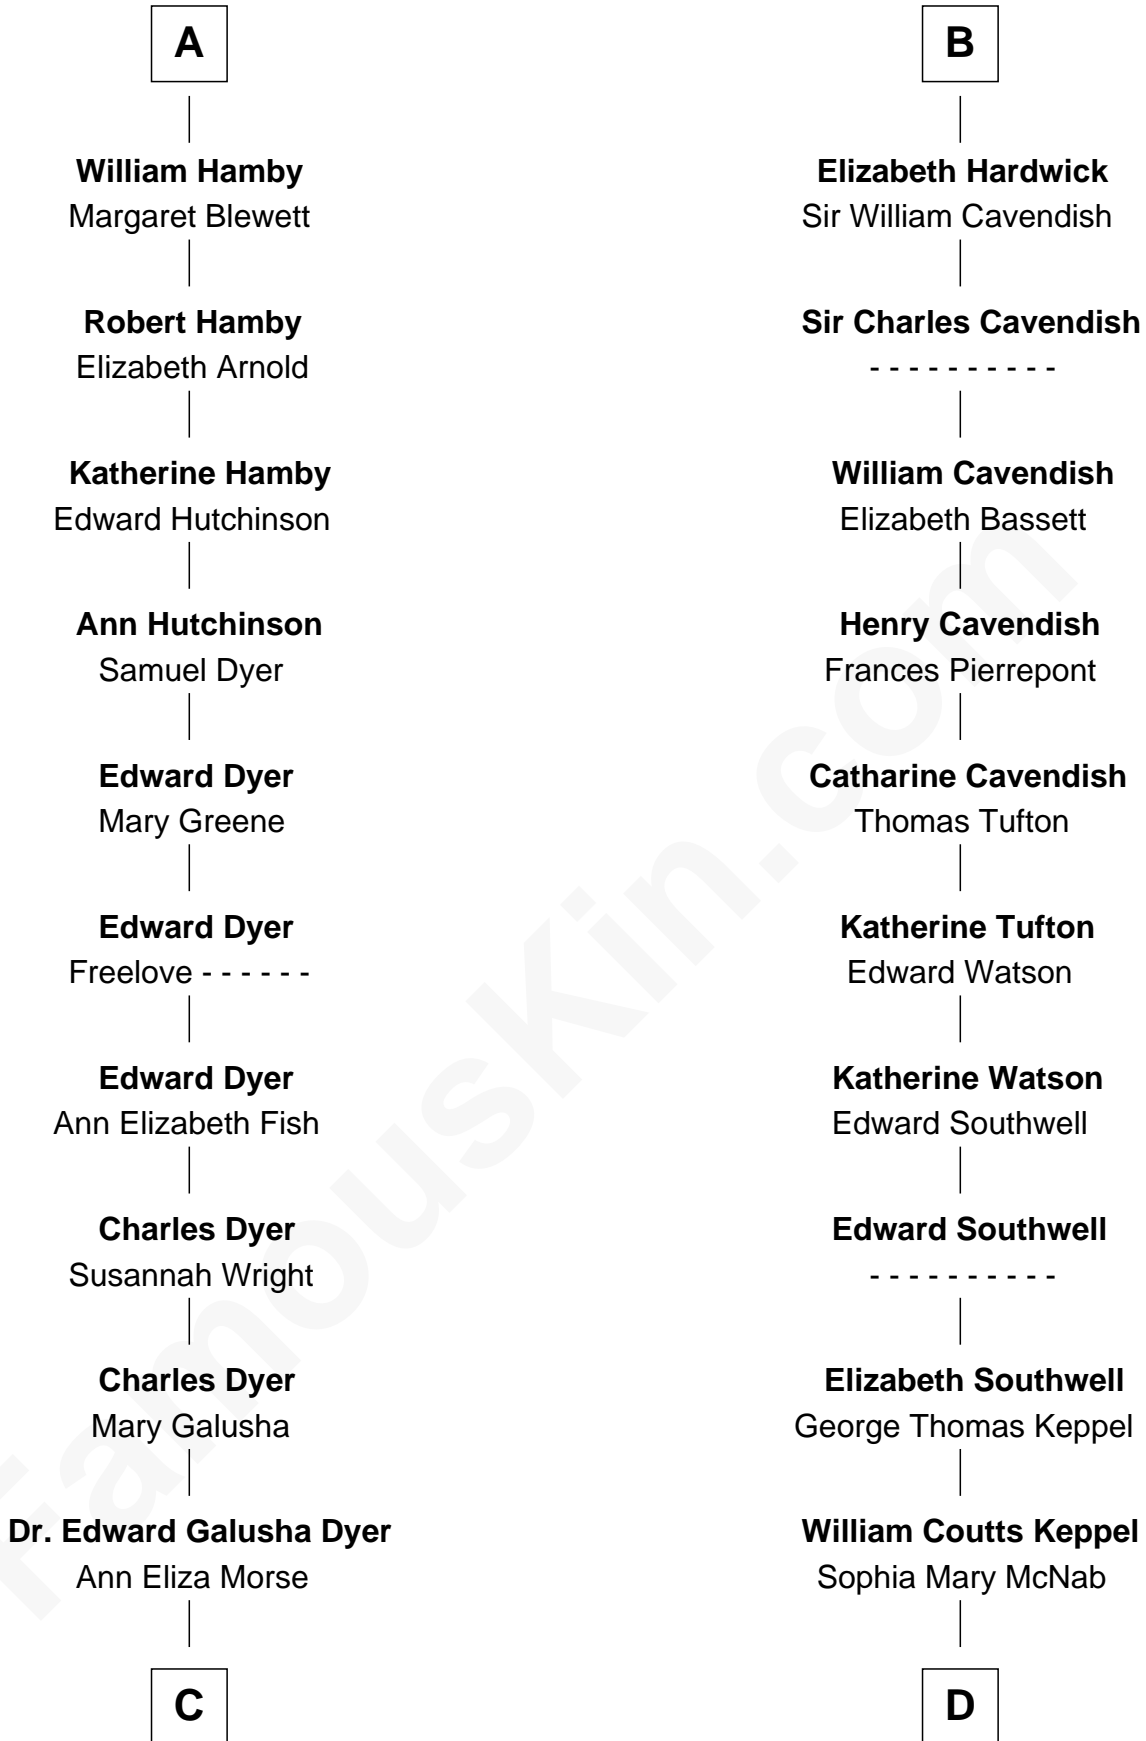

FamousKin.com Relationship Chart of

Elisabeth Shue

TV and Movie Actress

20th cousin 1 time removed of

Camilla Parker Bowles

Queen Consort of the United Kingdom

Sir Gilbert de Burradon

Elizabeth de Umfreville

C

Emily Almira Dyer
Alexander Hunter Gunn

Alexander Hunter Gunn
Harriet Grace Brewster Willcox

Mary Brewster Gunn
Adoniram Judson Wells

Anne Brewster Wells
James William Shue

Elisabeth Shue
TV and Movie Actress