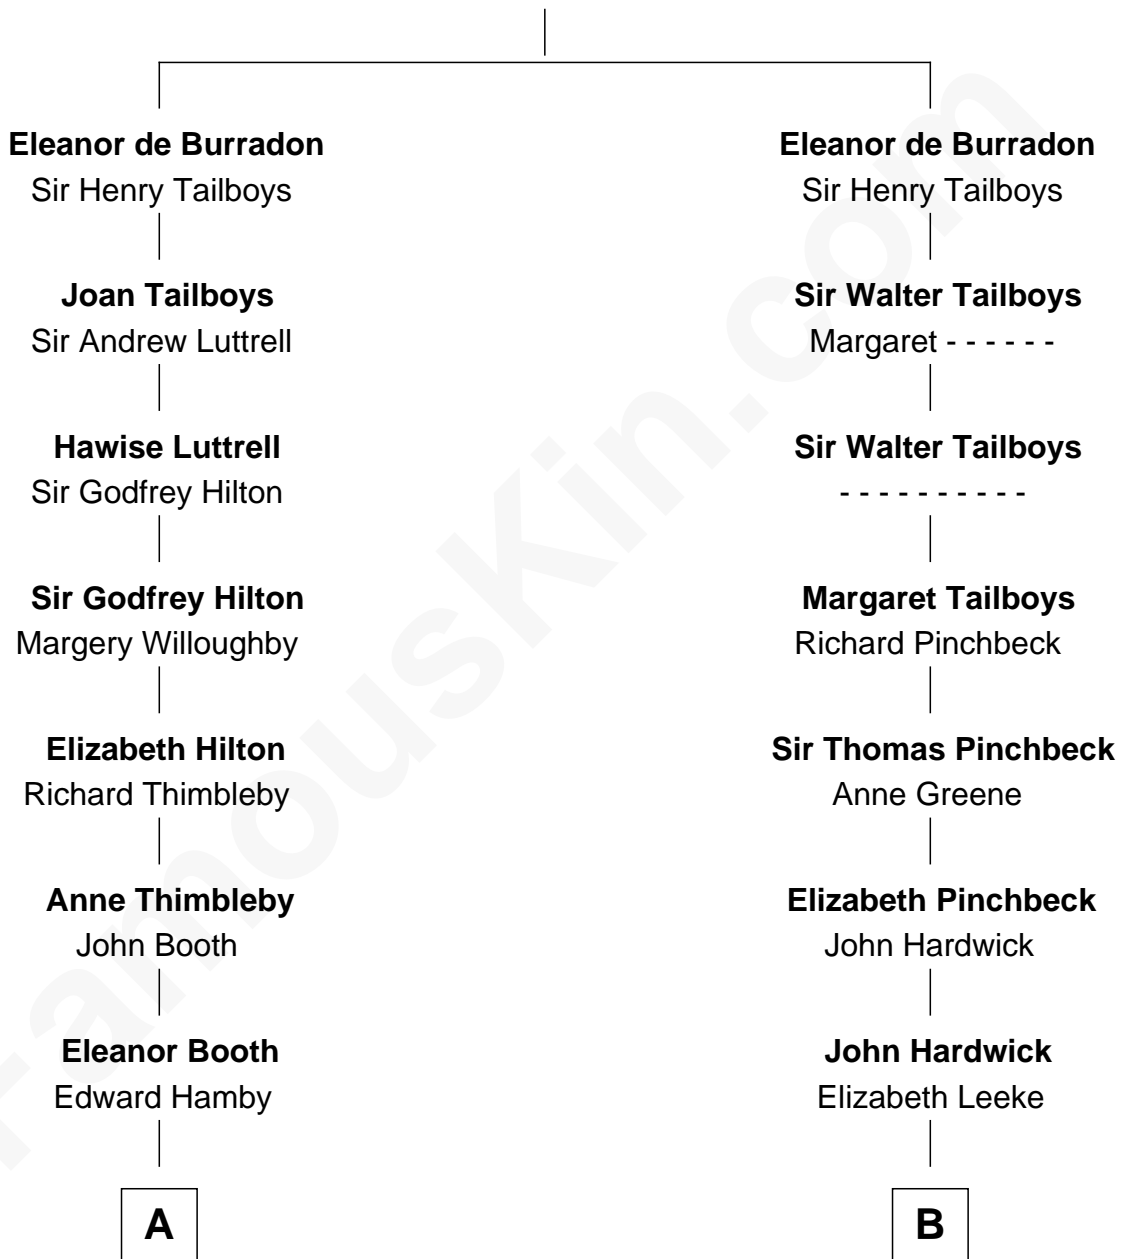

FamousKin.com Relationship Chart of

Elisabeth Shue

TV and Movie Actress

20th cousin 1 time removed of

Camilla Parker Bowles

Queen Consort of the United Kingdom

Sir Gilbert de Burradon

Elizabeth de Umfreville

C

Emily Almira Dyer
Alexander Hunter Gunn

Alexander Hunter Gunn
Harriet Grace Brewster Willcox

Mary Brewster Gunn
Adoniram Judson Wells

Anne Brewster Wells
James William Shue

Elisabeth Shue
TV and Movie Actress