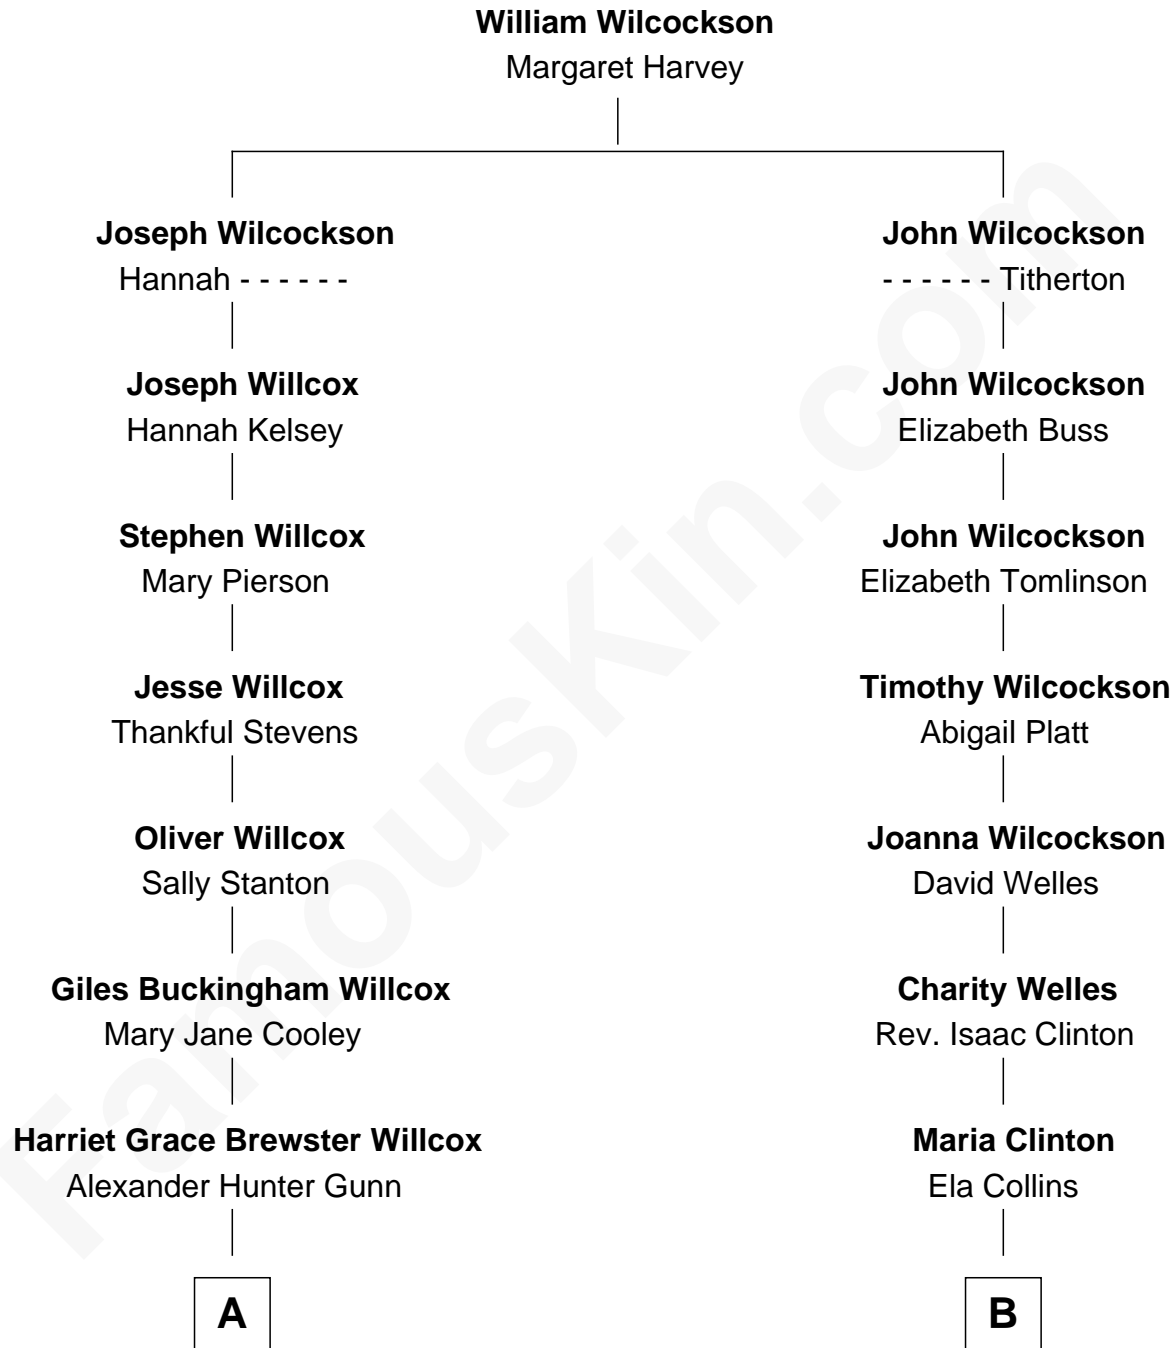

## Relationship Chart of

**Elisabeth Shue**

*TV and Movie Actress*

8th cousin 1 time removed of

**Helen (Herron) Taft**

*First Lady of President William H. Taft*

**A**

**Mary Brewster Gunn**  
Adoniram Judson Wells

**Anne Brewster Wells**  
James William Shue

**Elisabeth Shue**  
*TV and Movie Actress*

**B**

**Harriet Anne Collins**  
John Williamson Herron

**Helen (Herron) Taft**  
*First Lady of William H. Taft*