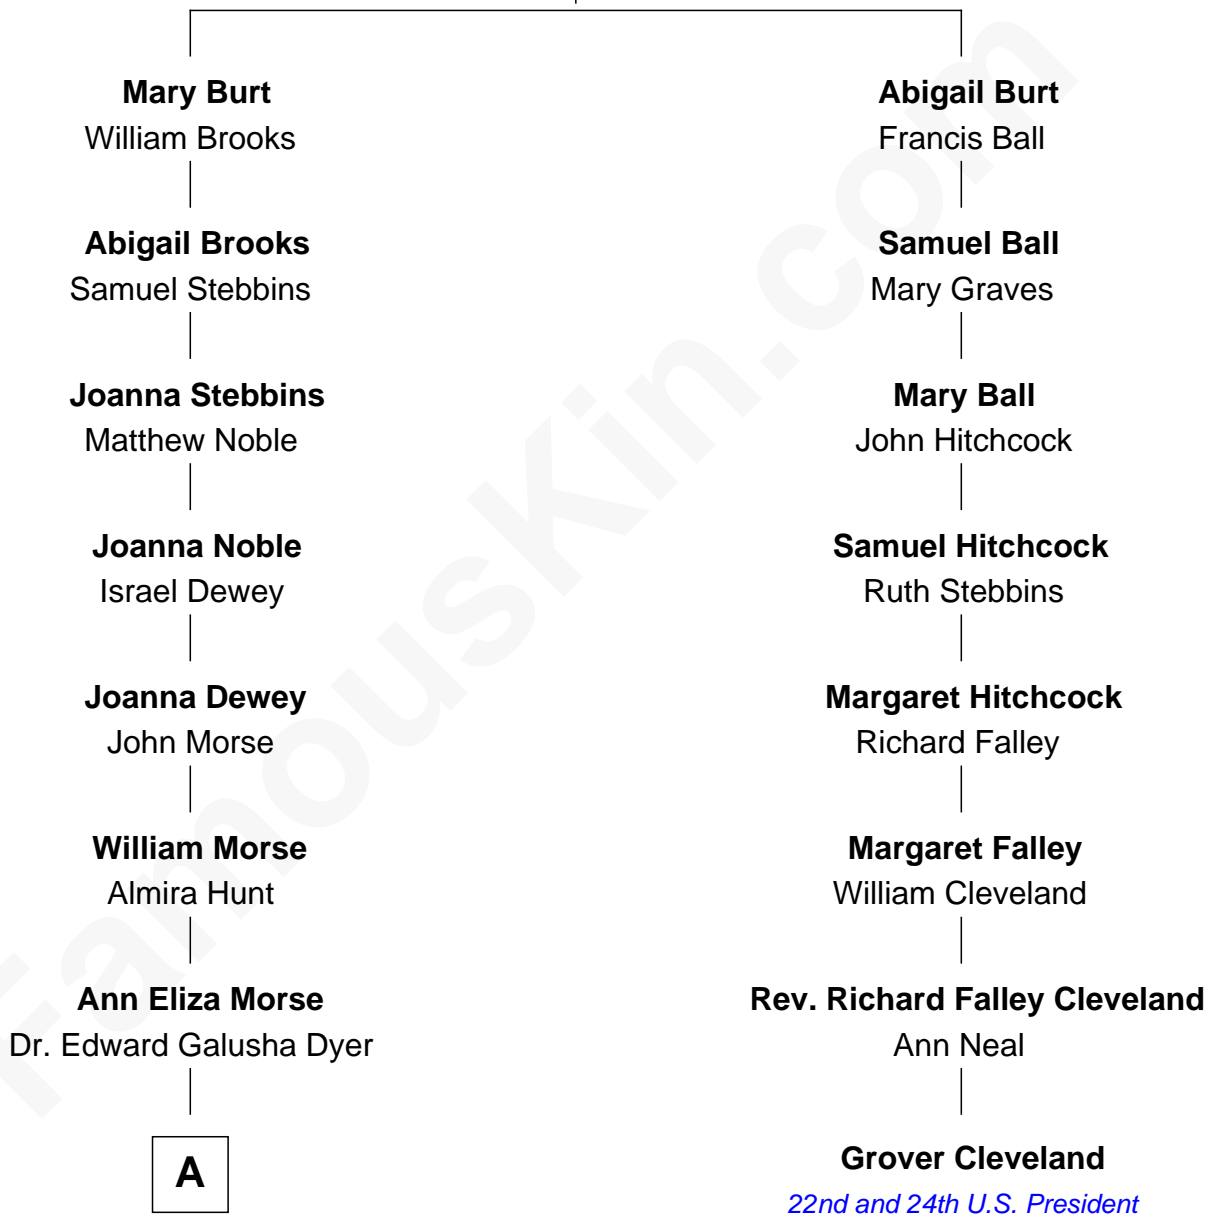

# FamousKin.com Relationship Chart of

**Elisabeth Shue**

*TV and Movie Actress*

7th cousin 4 times removed of

**Grover Cleveland**

*22nd and 24th U.S. President*

**Henry Burt**  
Eulalia Marche

**A**

**Emily Almira Dyer**  
Alexander Hunter Gunn

**Alexander Hunter Gunn**  
Harriet Grace Brewster Willcox

**Mary Brewster Gunn**  
Adoniram Judson Wells

**Anne Brewster Wells**  
James William Shue

**Elisabeth Shue**  
*TV and Movie Actress*