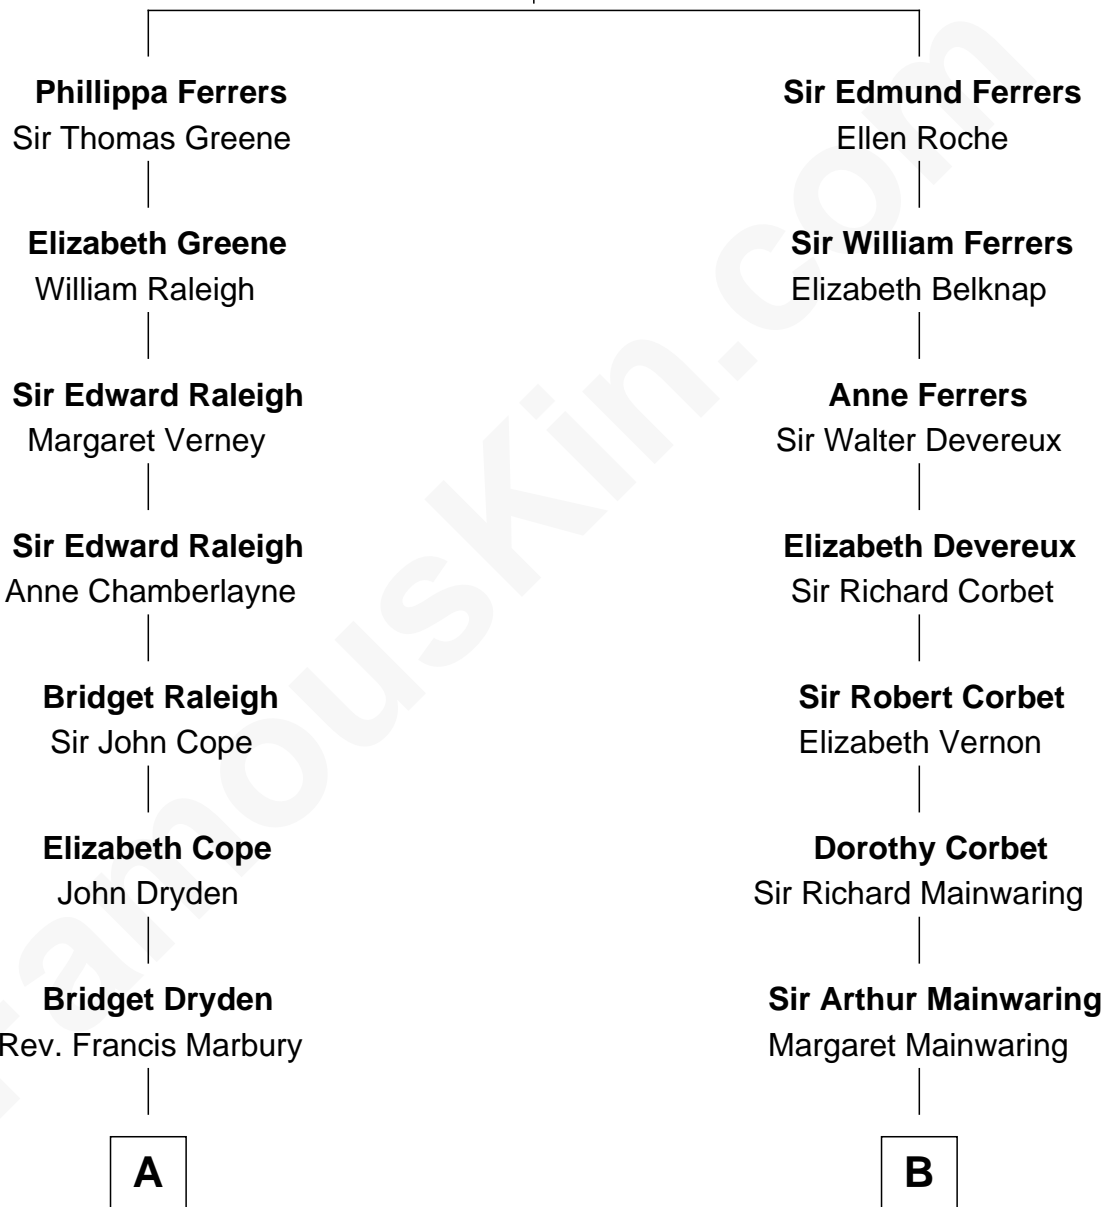

# FamousKin.com Relationship Chart of

**Elisabeth Shue**

*TV and Movie Actress*

16th cousin 4 times removed of

**Grover Cleveland**

*22nd and 24th U.S. President*

**Robert de Ferrers**  
Margaret Despencer

**C**

—  
**Alexander Hunter Gunn**  
Harriet Grace Brewster Willcox

—  
**Mary Brewster Gunn**  
Adoniram Judson Wells

—  
**Anne Brewster Wells**  
James William Shue

—  
**Elisabeth Shue**  
*TV and Movie Actress*