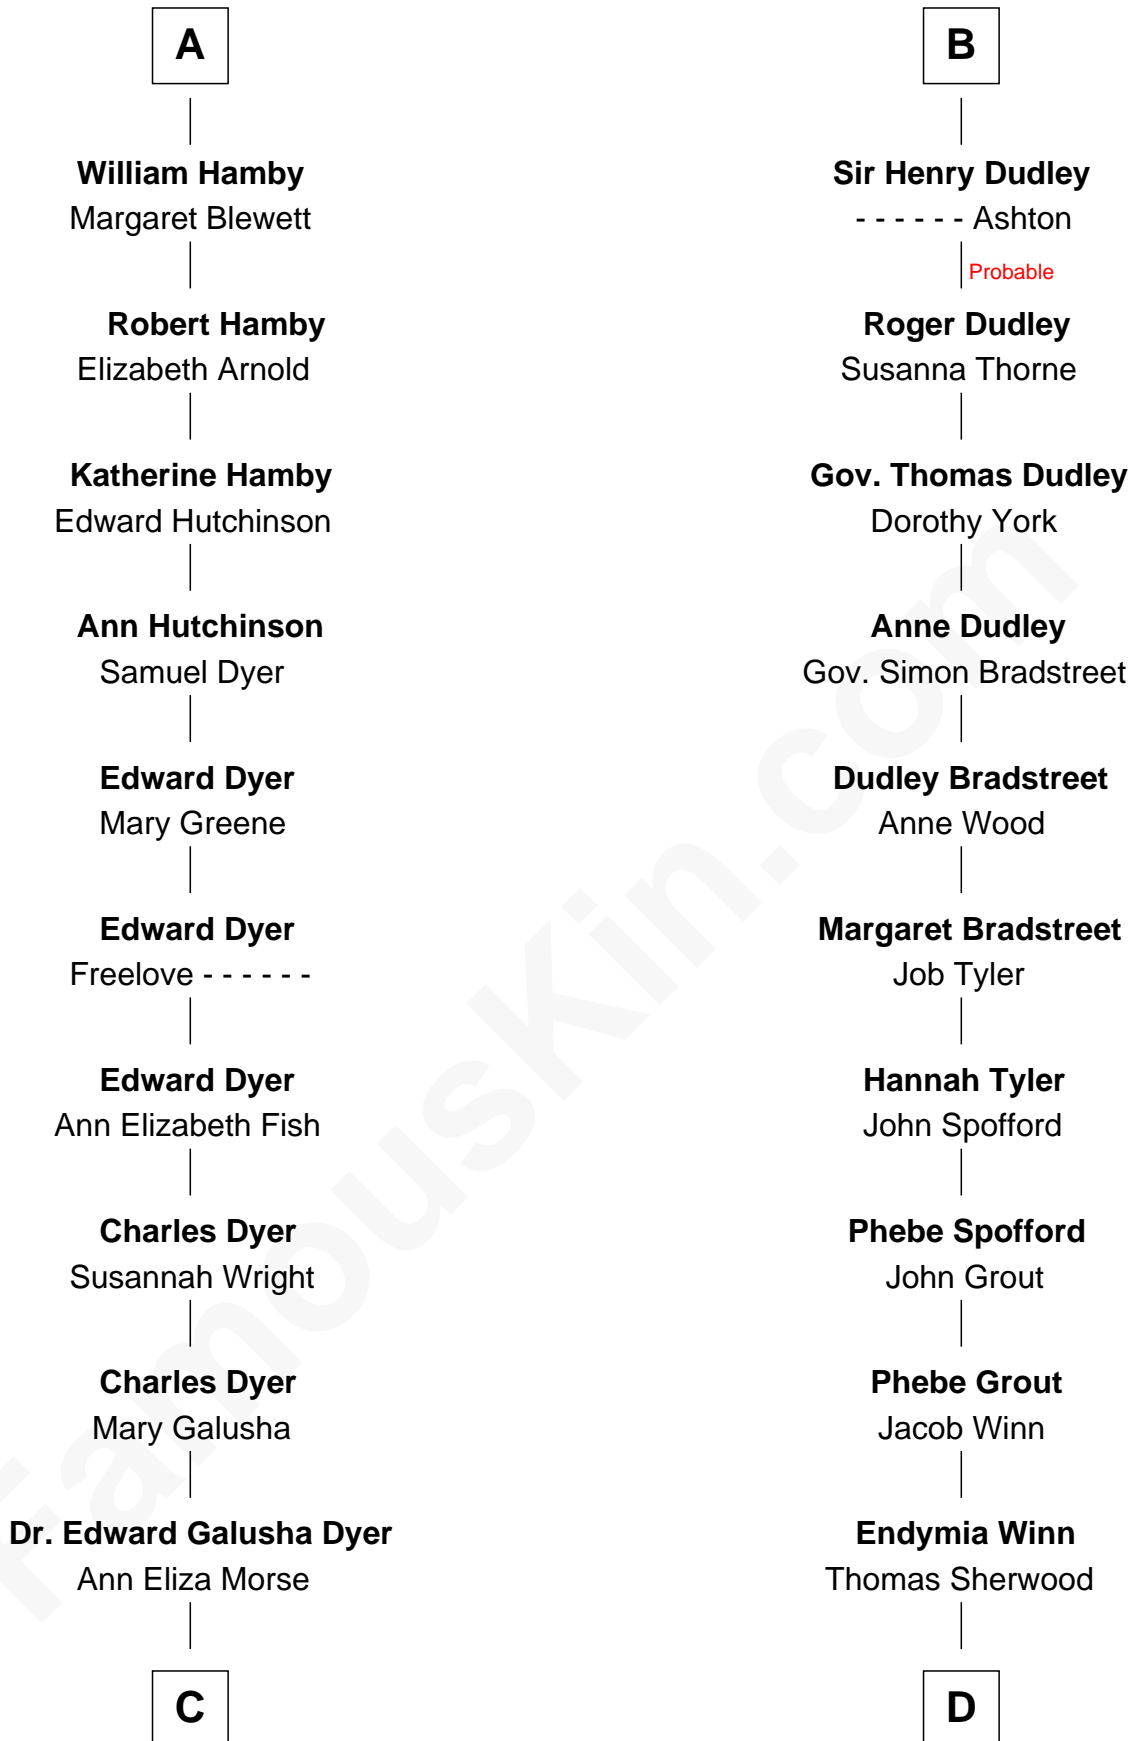

FamousKin.com Relationship Chart of

Elisabeth Shue

TV and Movie Actress

20th cousin 1 time removed of

Herbert Hoover

31st U.S. President

Sir Philip le Despencer

Joan de Cobham

Joyce Tiptoft

Sir Edward Sutton

Cecily Willoughby

Sir John Sutton

Cecily Grey

B

C

Emily Almira Dyer
Alexander Hunter Gunn

Alexander Hunter Gunn
Harriet Grace Brewster Willcox

Mary Brewster Gunn
Adoniram Judson Wells

Anne Brewster Wells
James William Shue

Elisabeth Shue
TV and Movie Actress

D

Lucinda Sherwood
John Minthorn

Theodore Minthorn
Mary Wasley

Hulda Randall Minthorn
Jessie Clark Hoover

Herbert Hoover
31st U.S. President