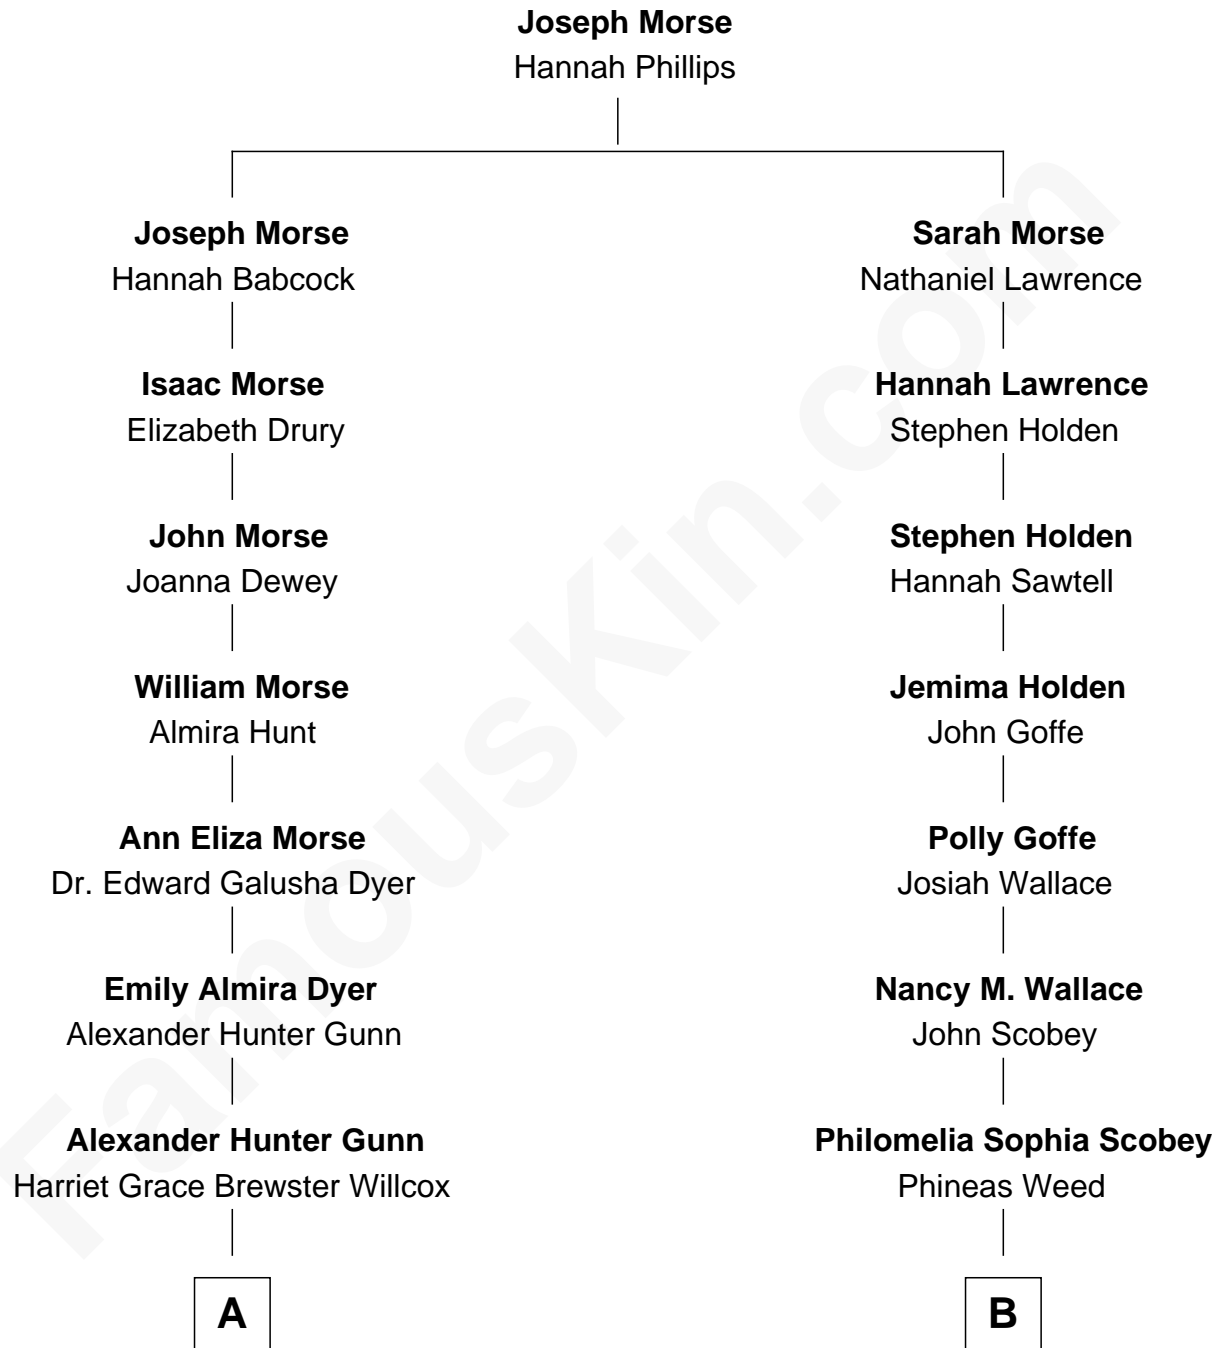

FamousKin.com

Relationship Chart of

Elisabeth Shue

TV and Movie Actress

8th cousin 1 time removed of

Lou (Henry) Hoover

First Lady of President Herbert Hoover

A

Mary Brewster Gunn
Adoniram Judson Wells

Anne Brewster Wells
James William Shue

Elisabeth Shue
TV and Movie Actress

B

Florence Ida Weed
Charles Delano Henry

Lou (Henry) Hoover
First Lady of Herbert Hoover

FamousKin.com