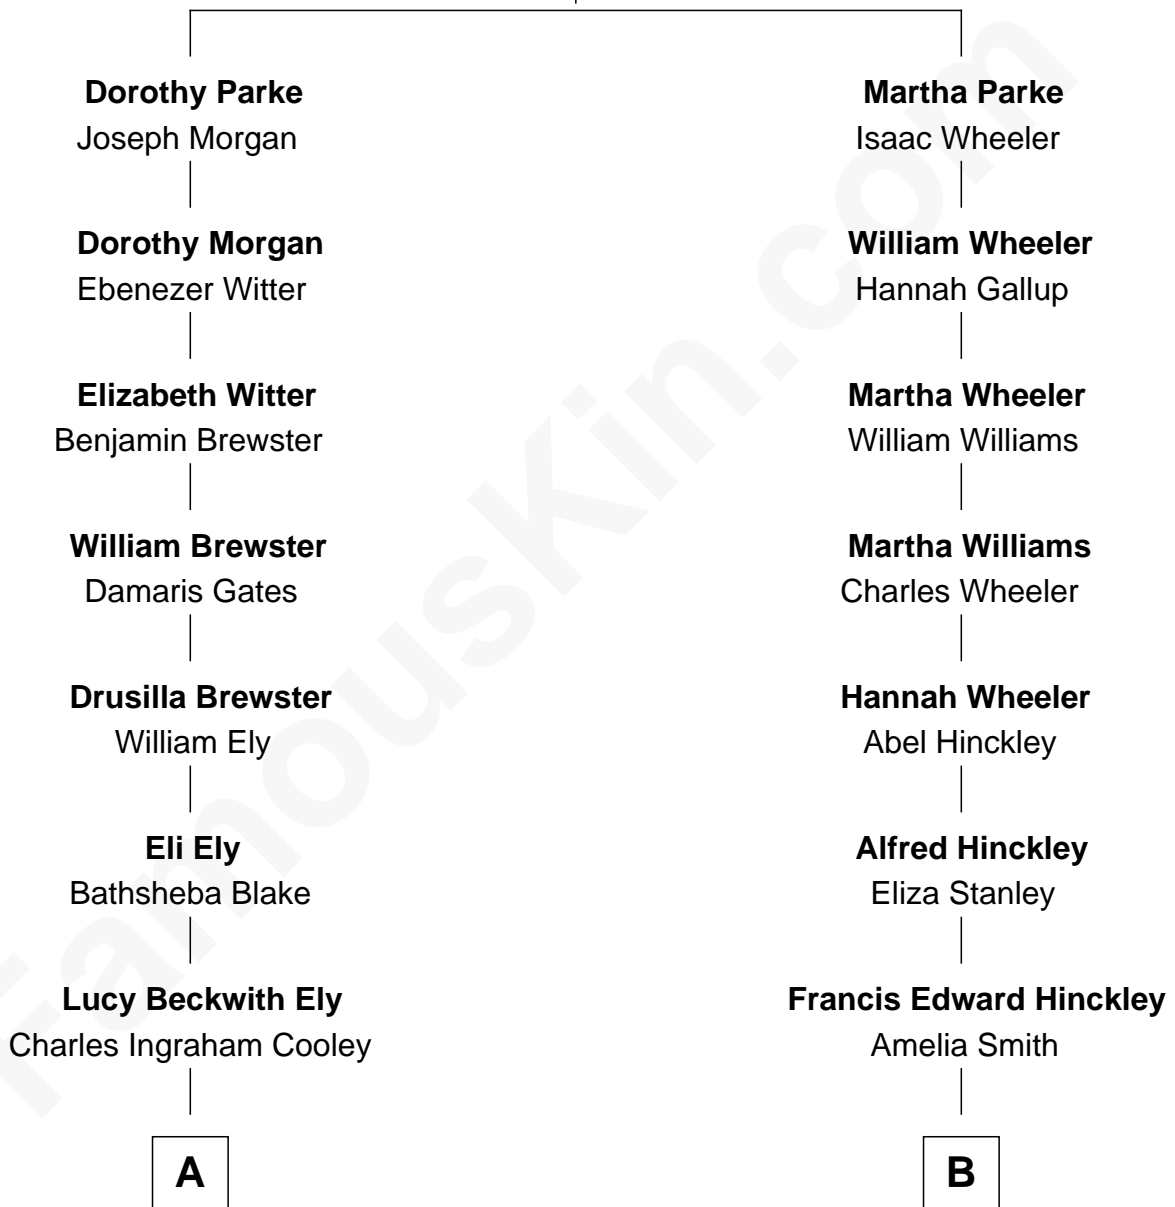

FamousKin.com Relationship Chart of

Elisabeth Shue

TV and Movie Actress

9th cousin 2 times removed of

John Hinckley, Jr.

Shot President Ronald Reagan

Thomas Parke
Dorothy Thompson

A

Mary Jane Cooley
Giles Buckingham Willcox

Harriet Grace Brewster Willcox
Alexander Hunter Gunn

Mary Brewster Gunn
Adoniram Judson Wells

Anne Brewster Wells
James William Shue

Elisabeth Shue
TV and Movie Actress

B

Percival Porter Hinckley
Katherine Avilla Warnock

John Warnock Hinckley
Jo Ann Moore

John Hinckley, Jr.
Shot President Ronald Reagan