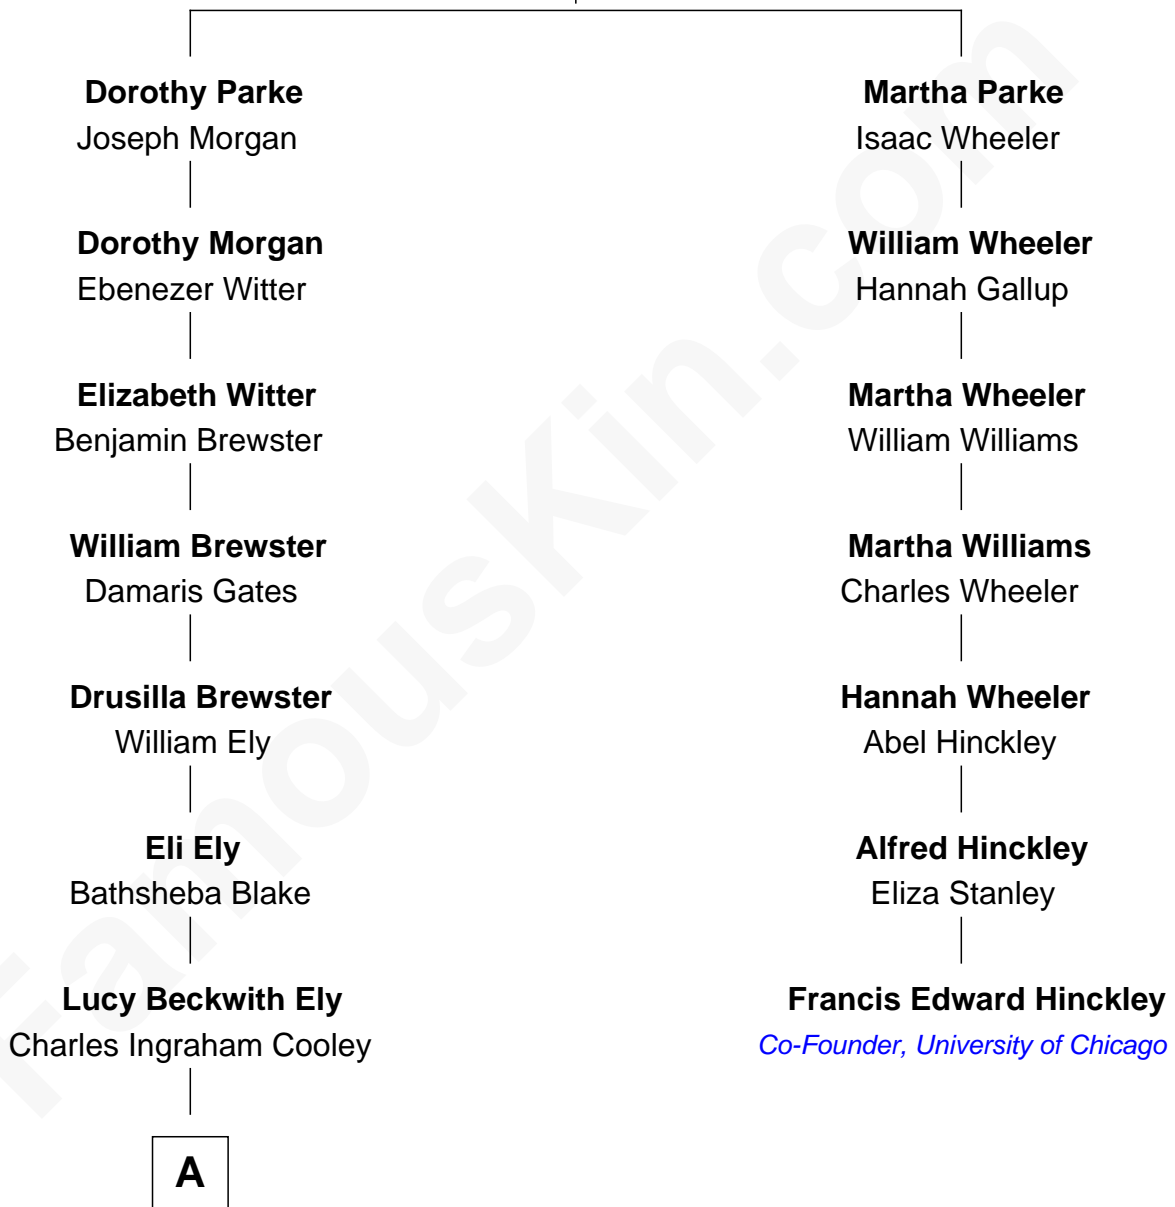

FamousKin.com Relationship Chart of

Elisabeth Shue

TV and Movie Actress

6th cousin 5 times removed of

Francis Edward Hinckley

Co-Founder, University of Chicago

University of Chicago

Thomas Parke
Dorothy Thompson

A

—
Mary Jane Cooley
Giles Buckingham Willcox

—
Harriet Grace Brewster Willcox
Alexander Hunter Gunn

—
Mary Brewster Gunn
Adoniram Judson Wells

—
Anne Brewster Wells
James William Shue

—
Elisabeth Shue
TV and Movie Actress