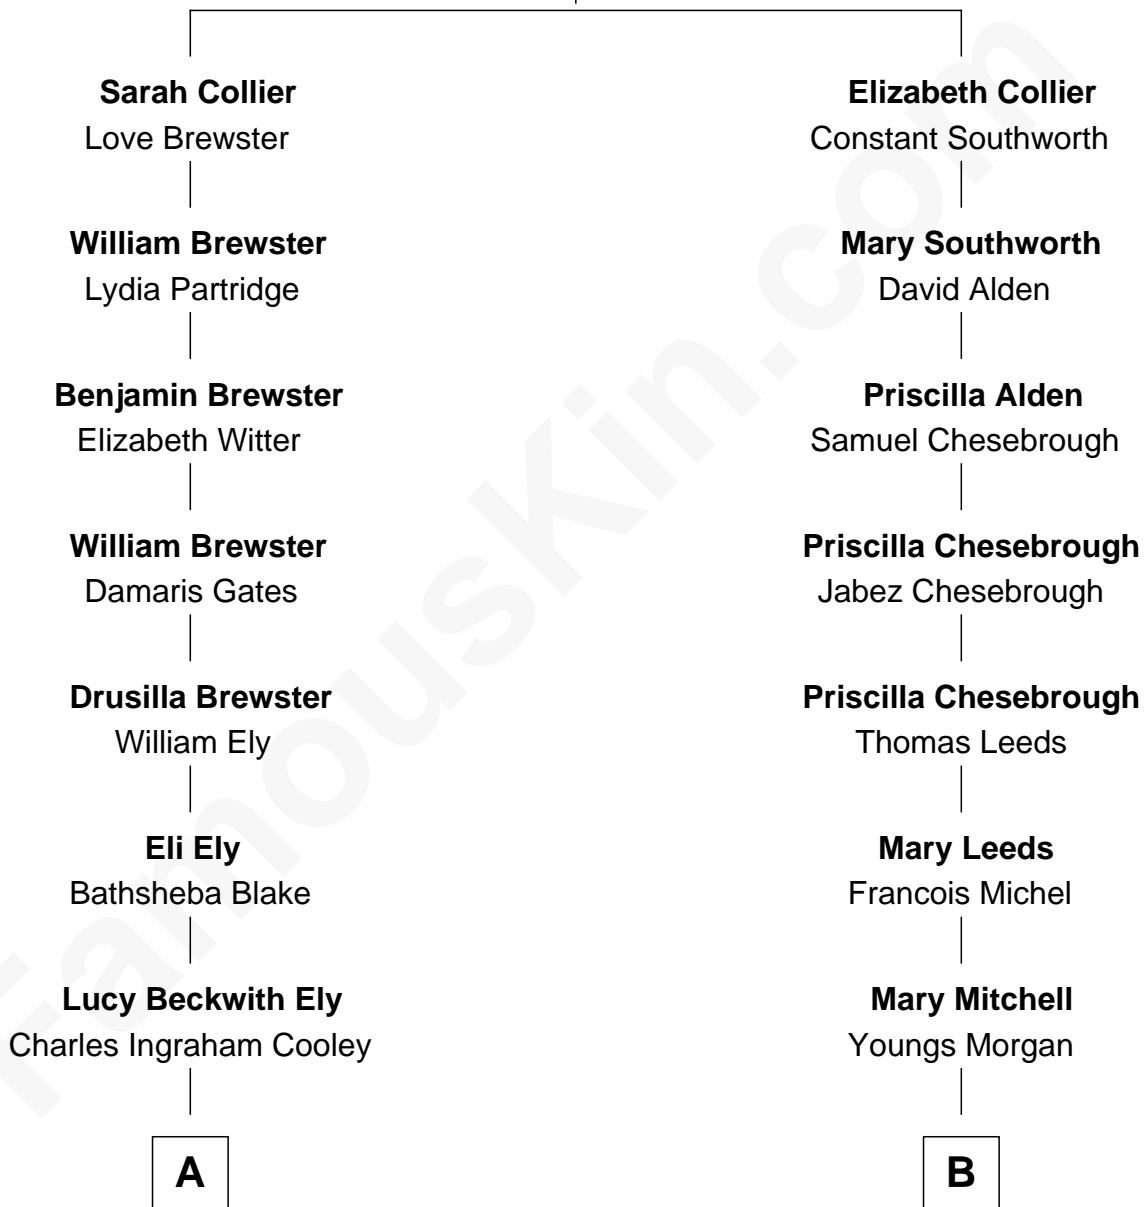

# FamousKin.com Relationship Chart of

**Elisabeth Shue**

*TV and Movie Actress*

8th cousin 3 times removed of

**William Sprague**

*27th Governor of Rhode Island*

**William Collier**

Jane Gates

**A**

**Mary Jane Cooley**  
Giles Buckingham Willcox

**Harriet Grace Brewster Willcox**  
Alexander Hunter Gunn

**Mary Brewster Gunn**  
Adoniram Judson Wells

**Anne Brewster Wells**  
James William Shue

**Elisabeth Shue**  
*TV and Movie Actress*

**B**

**Fanny Morgan**  
Amasa Sprague

**William Sprague**  
*27th Governor of Rhode Island*