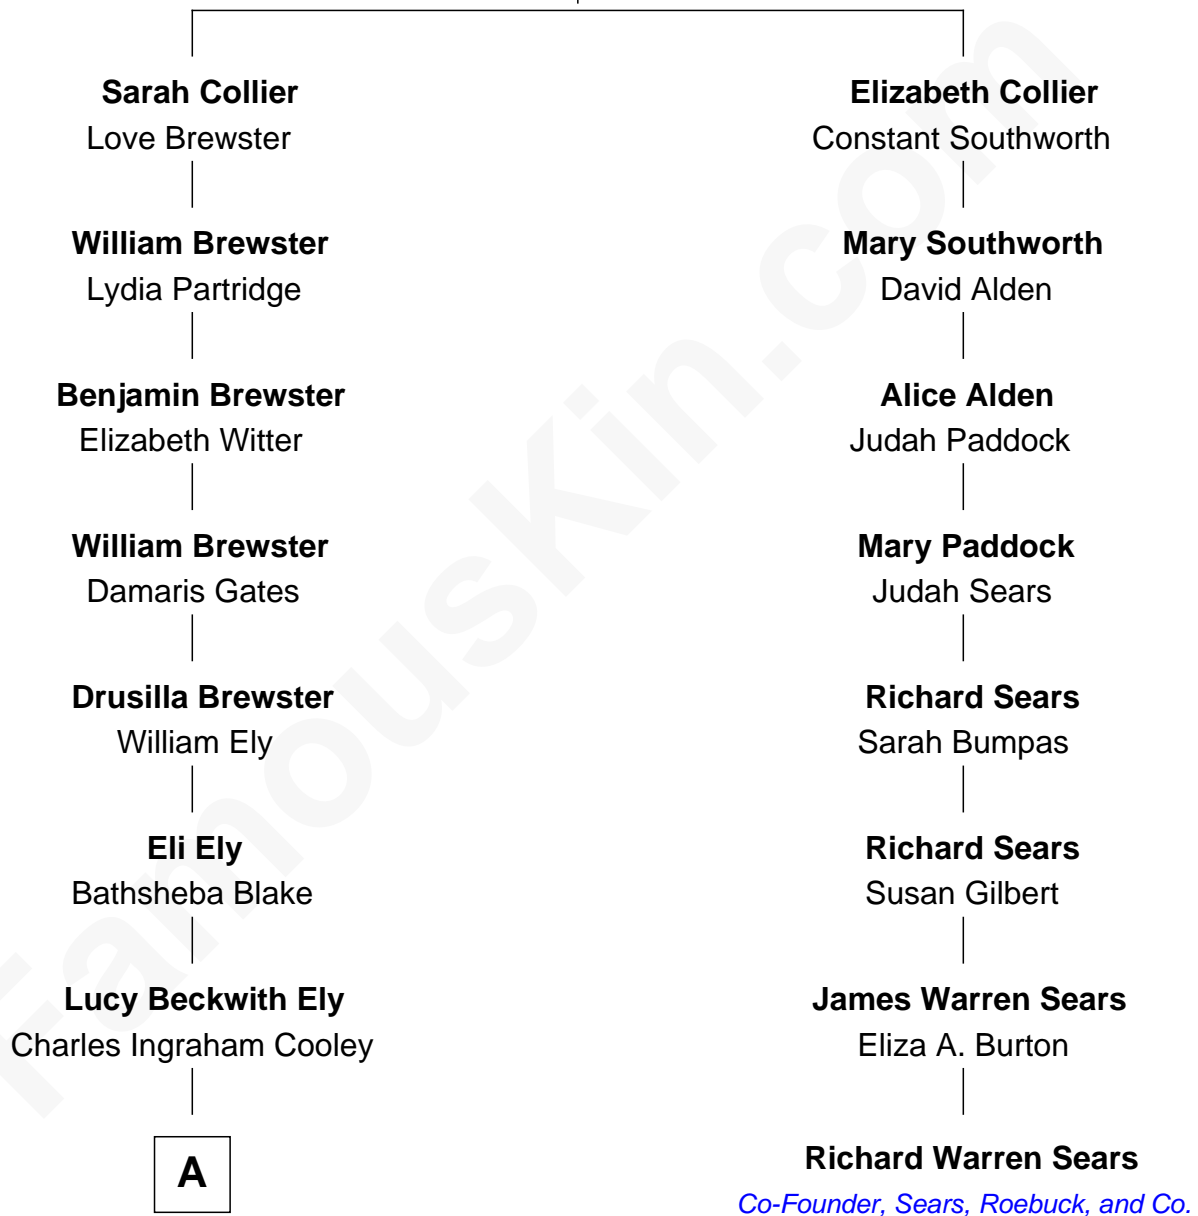

# FamousKin.com Relationship Chart of

**Elisabeth Shue**

*TV and Movie Actress*

7th cousin 4 times removed of

**Richard Warren Sears**

*Co-Founder of Sears, Roebuck, & Co.*

**William Collier**

Jane Gates

**A**

—  
**Mary Jane Cooley**  
Giles Buckingham Willcox

—  
**Harriet Grace Brewster Willcox**  
Alexander Hunter Gunn

—  
**Mary Brewster Gunn**  
Adoniram Judson Wells

—  
**Anne Brewster Wells**  
James William Shue

—  
**Elisabeth Shue**  
*TV and Movie Actress*