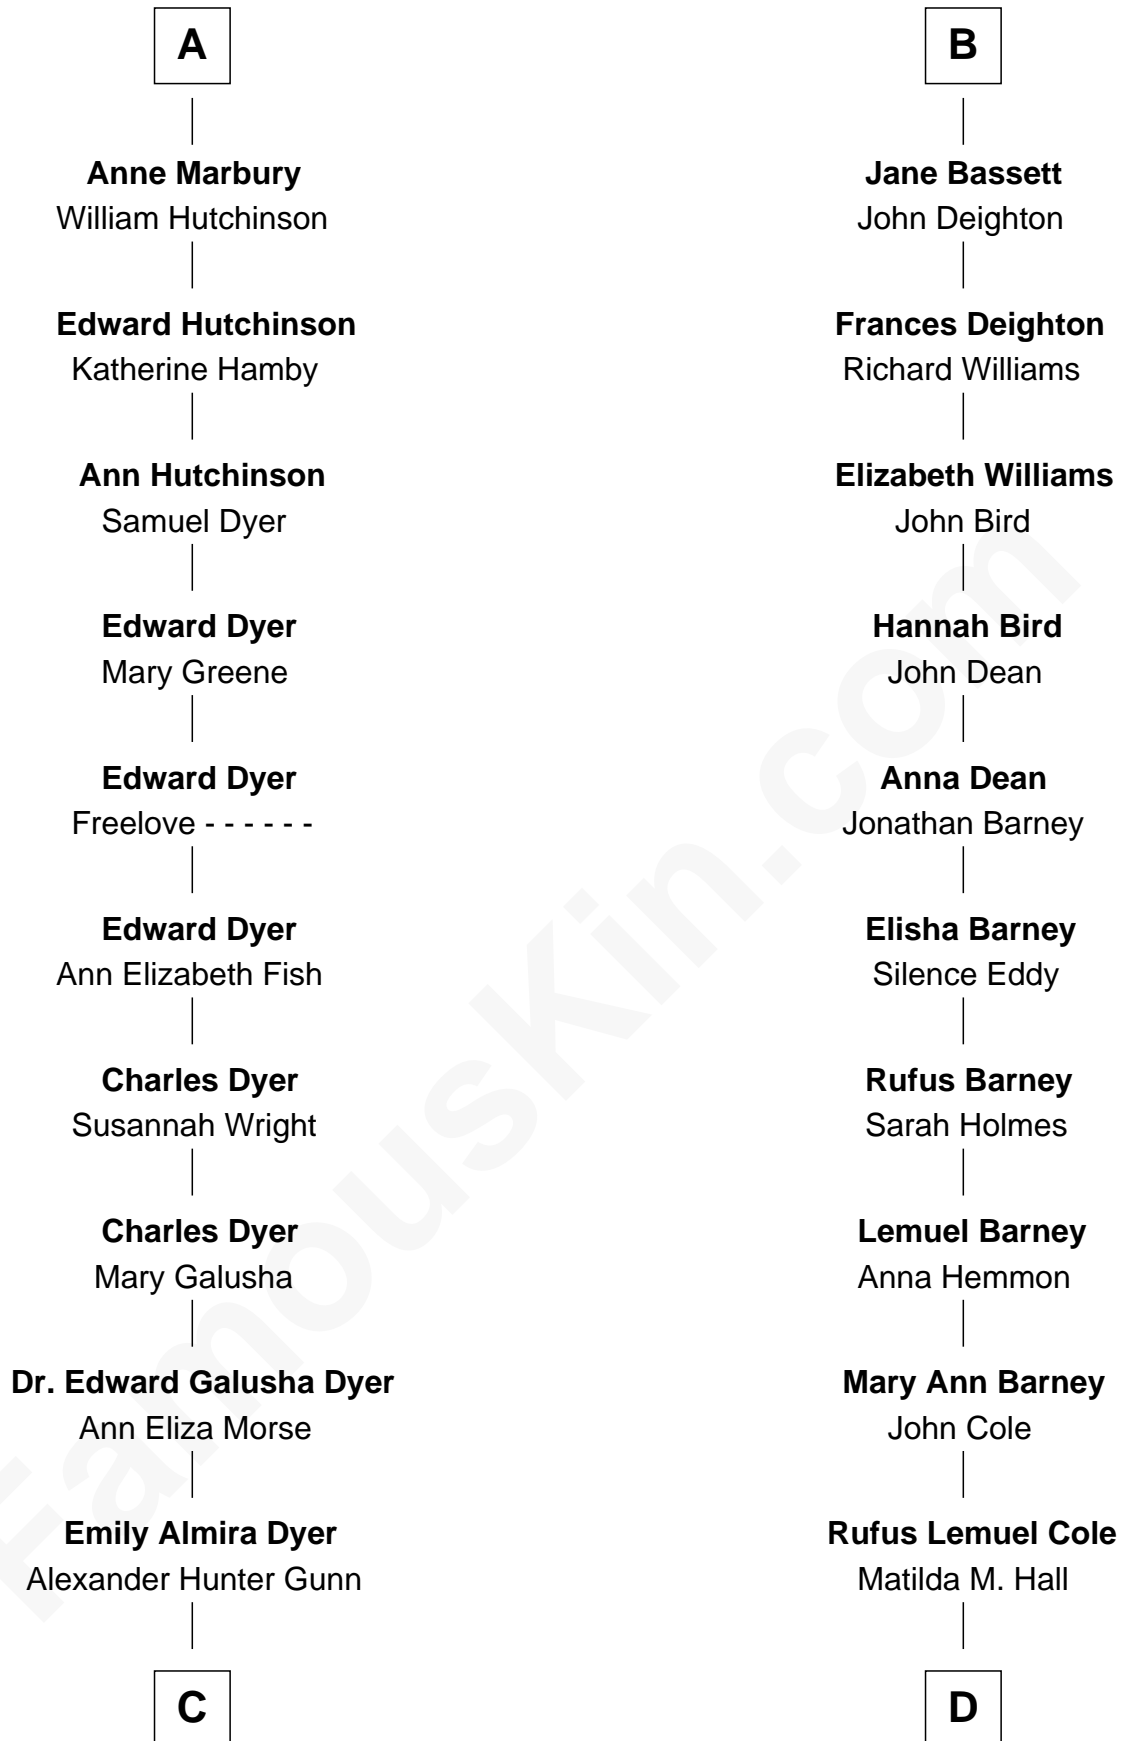

FamousKin.com Relationship Chart of

Elisabeth Shue

TV and Movie Actress

20th cousin of

Michael Lookinland

TV Actor

Robert de Ferrers
Margaret Despencer

Phillippa Ferrers
Sir Thomas Greene

Margaret Ferrers
John de Beauchamp

Sir Richard de Beauchamp
Elizabeth Stafford

Anne de Beauchamp
Sir Richard Lygon

Sir Richard Lygon
Margaret Greville

Henry Lygon
Elizabeth Berkeley

Elizabeth Lygon
Edward Bassett

B

C

Alexander Hunter Gunn
Harriet Grace Brewster Willcox

Mary Brewster Gunn
Adoniram Judson Wells

Anne Brewster Wells
James William Shue

Elisabeth Shue
TV and Movie Actress

D

Nellie M. Cole
John Andrew Lookinland